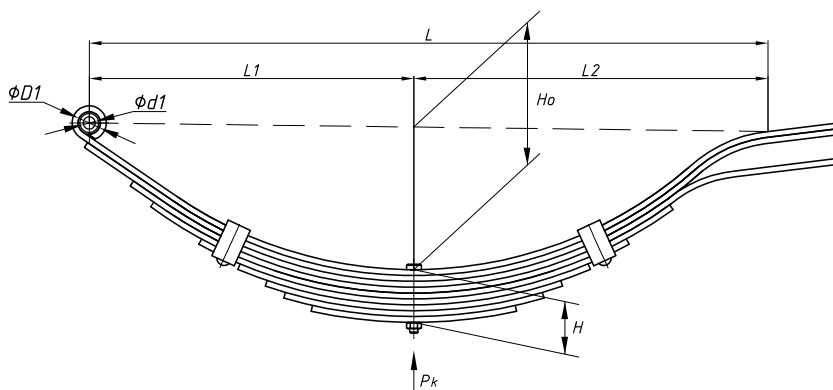

Rear leaf spring for an AL-KO trailer 9 leaves

Specifications

OEM	1224837
Number of leaves	9
Maximum load, Pk, tons	0,8
Total weight, kilos	10,4
Working length of the leaf spring, L, mm	705
L1, mm	332
L2, mm	373
Total thickness, H, mm	54
Ho, mm	150
D1, mm	23
d1 bushing inner diameter, mm	12,6
OMK number	OMK690003738

All separate leaves for this leaf spring are available for purchase. Please see the details on the 386 – 547 pages.