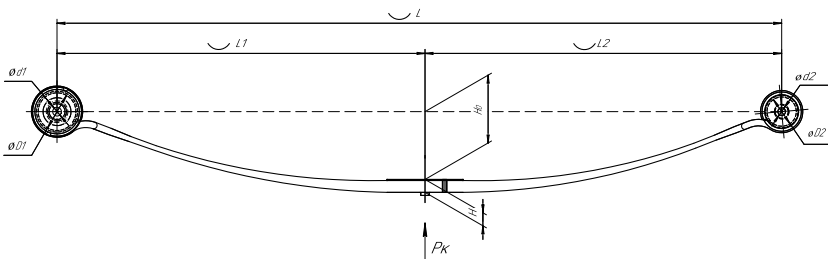

Rear leaf spring for Ford Transit 1 leaf

Specifications

OEM	1481326
Top-3 models	Transit
Number of leaves	1
Maximum load, Pk, tons	0,85
Total weight, kilos	15,2
Working length of the leaf spring, L, mm	1368
L1, mm	694
L2, mm	674
Total thickness, H, mm	23
Ho, mm	121
D1, mm	58
d1 bushing inner diameter, mm	16
D2, mm	49
d2 bushing inner diameter, mm	14
Schoemacker	50621000
OMK number	OMK690007216