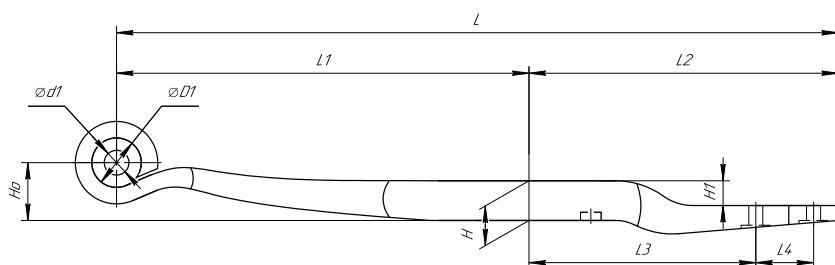

Trailing arm for BPW an analogue for 05.082.13.51.0

Specifications

OEM	05.082.13.51.0
Number of leaves	1
Total weight, kilos	30,3
Working length of the leaf spring, L, mm	875
L1, mm	575
L2, mm	300
L3, mm	200
L4, mm	70
Total thickness, H, mm	48
Ho, mm	70
H1, mm	30
D1, mm	56,5
d1 bushing inner diameter, mm	30
Schoemacker	88150800
Weweler	F179Z224ZA75
OMK number	OMK690007385