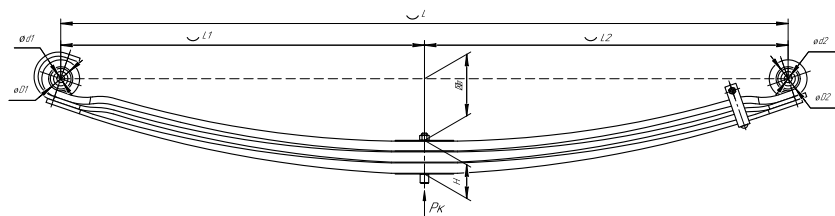

Front leaf spring for Iveco Stralis, Trakker 3 leaves

All separate leaves for this leaf spring are available for purchase. Please see the details on the 386 – 547 pages.

Specifications

OEM	8161628
Top-3 models	Stralis, Trakker, EuroTrakker
Number of leaves	3
Maximum load, Pk, tons	2,7
Total weight, kilos	83,7
Working length of the leaf spring, L, mm	1900
L1, mm	950
L2, mm	950
Total thickness, H, mm	86,5
Ho, mm	158
D1, mm	60
d1 bushing inner diameter, mm	20
D2, mm	60
d2 bushing inner diameter, mm	20
Schoemacker	66926000
Weweler	F011T275ZA75
OMK number	OMK690007315