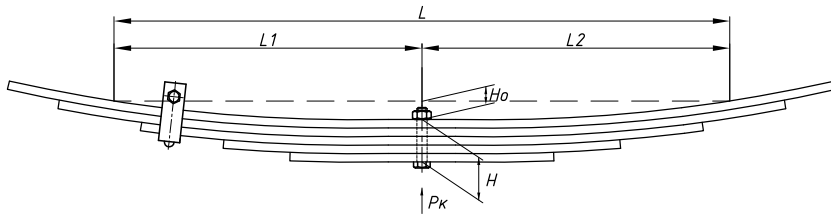

Rear leaf spring for Isuzu NQR 71-75 5 leaves

All separate leaves for this leaf spring are available for purchase. Please see the details on the 386 – 547 pages.

Specifications

OEM	8971350780
Top-3 models	NQR 71-75
Number of leaves	5
Maximum load, Pk, tons	1,3
Total weight, kilos	18,3
Working length of the leaf spring, L, mm	880
L1, mm	440
L2, mm	440
Total thickness, H, mm	50
Ho, mm	36
OMK number	OMK690004284