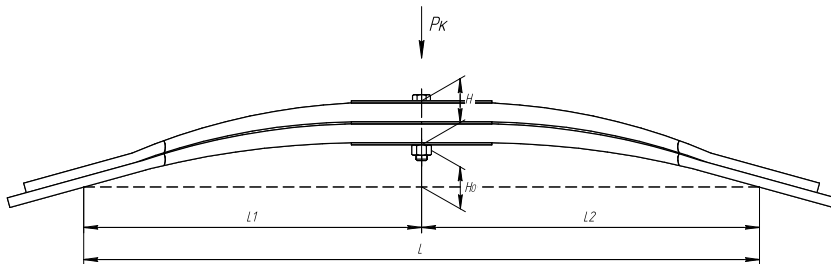

Rear leaf spring for BPW 2 leaves

All separate leaves for this leaf spring are available for purchase. Please see the details on the 386 – 547 pages.

Specifications

OEM	05.082.04.06.0
Number of leaves	2
Maximum load, Pk, tons	5
Total weight, kilos	35,9
Working length of the leaf spring, L, mm	960
L1, mm	480
L2, mm	480
Total thickness, H, mm	62,6
Ho, mm	60
Schoemacker	88030600
Weweler	F179Z113ZA70
OMK number	OMK690004957