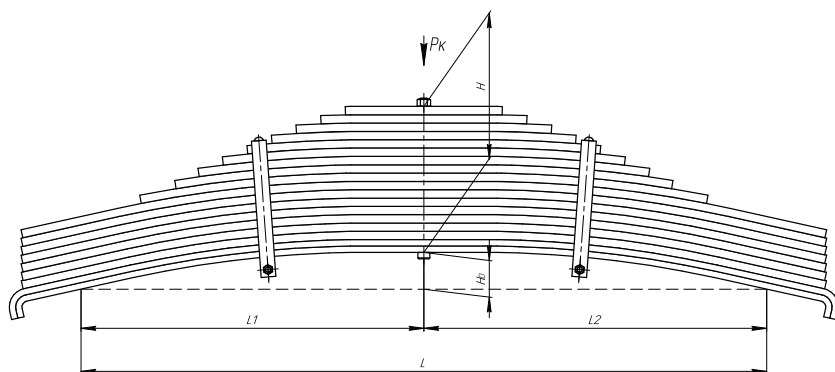

Rear leaf spring for BPW 18 leaves

Specifications

OEM	05.081.08.34.0
Number of leaves	18
Maximum load, Pk, tons	10,6
Total weight, kilos	243,6
Working length of the leaf spring, L, mm	1400
L1, mm	700
L2, mm	700
Total thickness, H, mm	298
H0, mm	75
Schoemacker	88054900
Weweler	A179Z283ZA70
OMK number	OMK690005188

All separate leaves for this leaf spring are available for purchase. Please see the details on the 386 – 547 pages.