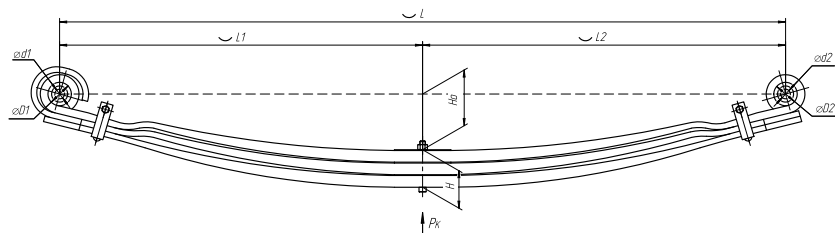

Front leaf spring for Scania PGRT-series 3 leaves

All separate leaves for this leaf spring are available for purchase. Please see the details on the 386 – 547 pages.

Specifications

OEM	2372281
Top-3 models	PGRT-series
Number of leaves	3
Maximum load, Pk, tons	4
Total weight, kilos	87,8
Working length of the leaf spring, L, mm	1820
L1, mm	910
L2, mm	910
Total thickness, H, mm	93
Ho, mm	140
D1, mm	58
d1 bushing inner diameter, mm	24
D2, mm	58
d2 bushing inner diameter, mm	24
Schoemacker	90170000
Weweler	F010T205ZA75
OMK number	OMK690007595