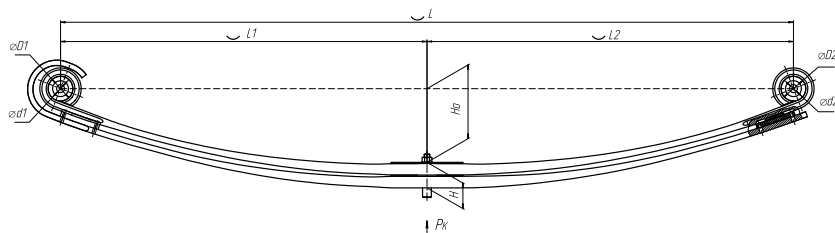

Front leaf spring for Iveco Stralis 2 leaves

All separate leaves for this leaf spring are available for purchase. Please see the details on the 386 – 547 pages.

Specifications

OEM	41032379
Top-3 models	Stralis
Number of leaves	2
Maximum load, P_κ, tons	2,26
Total weight, kilos	68,2
Working length of the leaf spring, L, mm	1900
L1, mm	950
L2, mm	950
Total thickness, H, mm	64
H₀, mm	181
D1, mm	62
d1 bushing inner diameter, mm	20
D2, mm	62
d2 bushing inner diameter, mm	20
Schoemacker	67152000
Weweler	F011T333ZA75
OMK number	OMK690007405