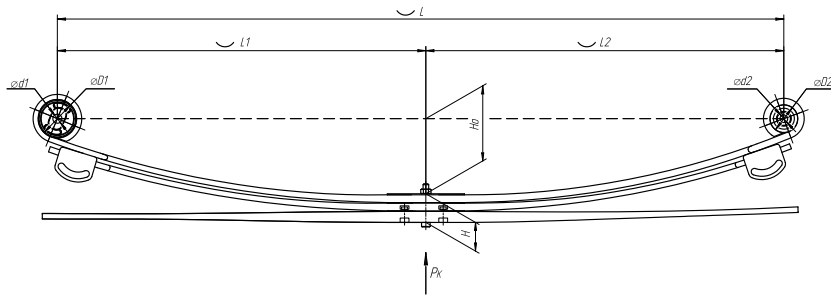

▼ **SEPARATE LEAVES**

Rear leaf spring for Ford Transit 3 leaves

Specifications

OEM	HK31-5560-JA
Top-3 models	Transit
Number of leaves	3
Maximum load, Pk, tons	1,401
Total weight, kilos	34,4
Working length of the leaf spring, L, mm	1368
L1, mm	694
L2, mm	674
Total thickness, H, mm	52
Ho, mm	133
D1, mm	69,25
d1 bushing inner diameter, mm	16,15
D2, mm	50
d2 bushing inner diameter, mm	14,2
Schoemacker	56504800
OMK number	OMK690007472