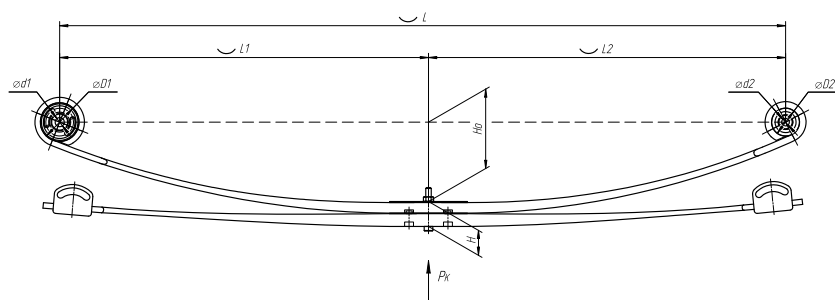

Rear leaf spring for Ford Transit 2 leaves

Specifications

OEM	HK31-5560-MA
Top-3 models	Transit
Number of leaves	2
Maximum load, Pk, tons	1,225
Total weight, kilos	27,7
Working length of the leaf spring, L, mm	1368
L1, mm	694
L2, mm	674
Total thickness, H, mm	52
Ho, mm	145
D1, mm	69,25
d1 bushing inner diameter, mm	16,15
D2, mm	50
d2 bushing inner diameter, mm	14,2
Schoemacker	56501700
OMK number	OMK690007476