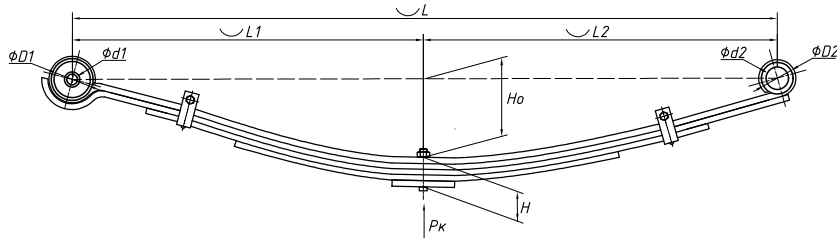

▼ **SEPARATE LEAVES**

Front leaf spring for Hyundai County 5 leaves

All separate leaves for this leaf spring are available for purchase. Please see the details on the 386 – 547 pages.

Specifications

OEM	54100-5A301
Top-3 models	County
Number of leaves	5
Maximum load, Pk, tons	1,05
Total weight, kilos	26,9
Working length of the leaf spring, L, mm	1200
L1, mm	600
L2, mm	600
Total thickness, H, mm	55
Ho, mm	102
D1, mm	59,3
d1 bushing inner diameter, mm	19
D2, mm	43,0
d2 bushing inner diameter, mm	40
OMK number	OMK690003342