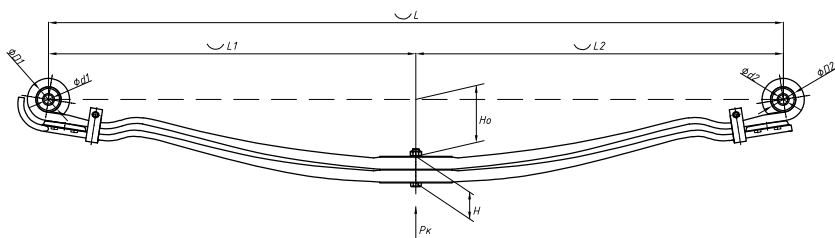

Front leaf spring for MAN TGA, TGS, TGX 2 leaves

Specifications

OEM	81434026327
Top-3 models	TGA, TGS, TGX
Number of leaves	2
Maximum load, Pk, tons	3,619
Total weight, kilos	69
Working length of the leaf spring, L, mm	1850
L1, mm	925
L2, mm	925
Total thickness, H, mm	66
Ho, mm	142
D1, mm	63
d1 bushing inner diameter, mm	24
D2, mm	63,0
d2 bushing inner diameter, mm	24
Schoemacker	73046000
Weweler	F088T455WA75
OMK number	OMK690004180

All separate leaves for this leaf spring are available for purchase. Please see the details on the 386 – 547 pages.