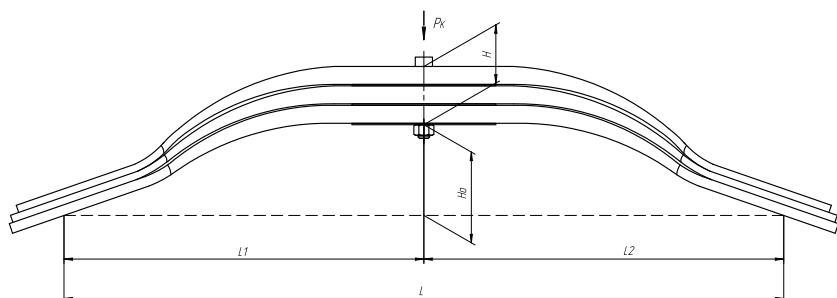

Rear leaf spring for BPW 3 leaves

Specifications

OEM	05.082.04.26.5
Number of leaves	3
Maximum load, Pk, tons	5
Total weight, kilos	49,8
Working length of the leaf spring, L, mm	1000
L1, mm	500
L2, mm	500
Total thickness, H, mm	81
H0, mm	126
Schoemacker	09902200
Weweler	F179Z176ZA70
OMK number	OMK690007372

All separate leaves for this leaf spring are available for purchase. Please see the details on the 386 – 547 pages.