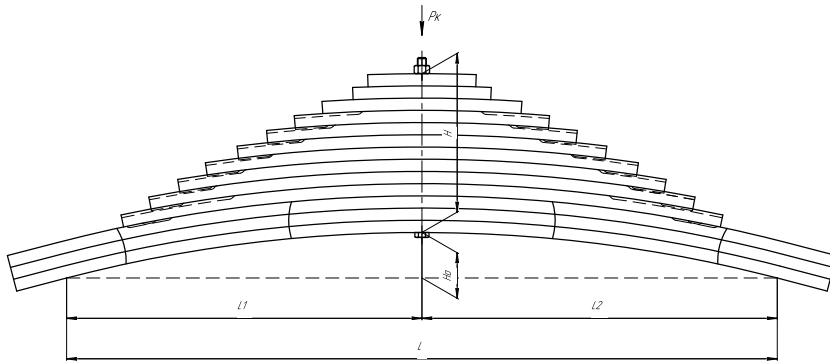

▼ **SEPARATE LEAVES**

Rear leaf spring for Iveco Trakker 13 leaves

Specifications

OEM	5801831025
Top-3 models	Trakker
Number of leaves	13
Maximum load, Pk, tons	16
Total weight, kilos	174
Working length of the leaf spring, L, mm	1280
L1, mm	640
L2, mm	640
Total thickness, H, mm	286
Ho, mm	82
Schoemacker	67185000
Weweler	A061T252ZA70
OMK number	OMK690007206

All separate leaves for this leaf spring are available for purchase. Please see the details on the 386 – 547 pages.