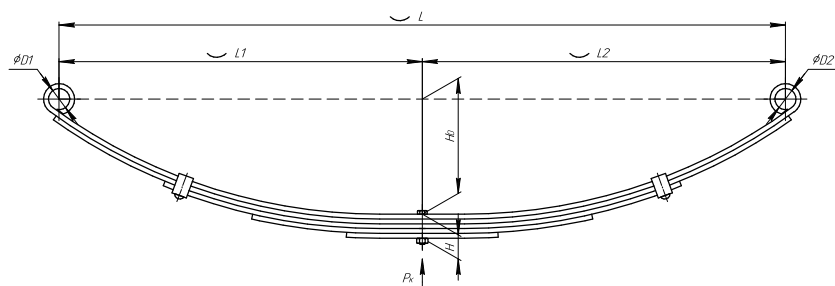

Rear leaf spring for a 600805RV5 trailer 5 leaves

Specifications

OEM	600805RV5-2912012
Top-3 models	600805RV5
Number of leaves	5
Maximum load, Pk, tons	0,375
Total weight, kilos	16,7
Working length of the leaf spring, L, mm	1200
L1, mm	600
L2, mm	600
Total thickness, H, mm	40
Ho, mm	190
D1, mm	35
D2, mm	35
OMK number	OMK6900003076

All separate leaves for this leaf spring are available for purchase. Please see the details on the 386 – 547 pages.