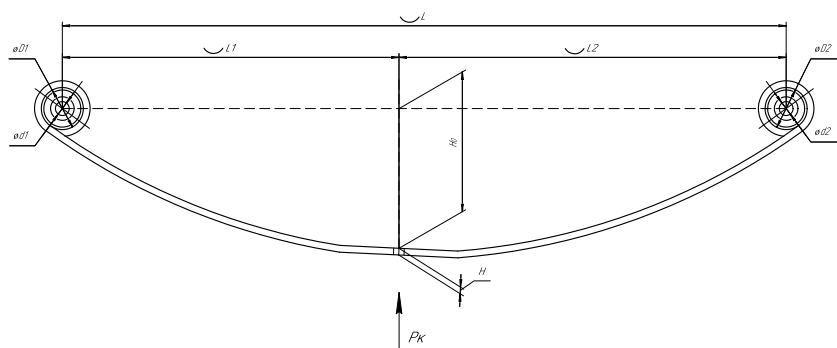

▼ SEPARATE LEAVES

Rear leaf spring for a SPARTAK trailer 1 leaf

Specifications

OEM	750801TR-2912012-10
Top-3 models	SPARTAK
Number of leaves	1
Total weight, kilos	7,1
Working length of the leaf spring, L, mm	954
L1, mm	447
L2, mm	507
Total thickness, H, mm	8
Ho, mm	167
D1, mm	50
d1 bushing inner diameter, mm	16,5
D2, mm	50
d2 bushing inner diameter, mm	16,5
OMK number	OMK690007332