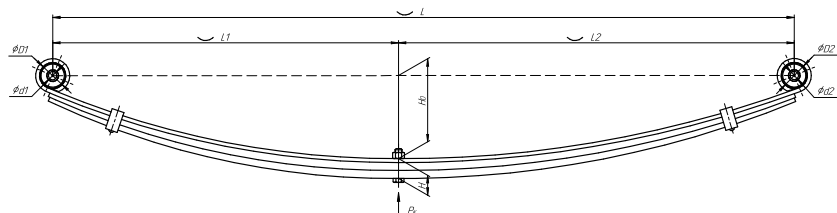

Rear leaf spring for GAZ 2705, 3221, 3302 3 leaves

All separate leaves for this leaf spring are available for purchase. Please see the details on the 386 – 547 pages.

Specifications

OEM	3221-2912010-04
Top-3 models	2705, 3221, 3302
Number of leaves	3
Maximum load, Pk, tons	0,9
Total weight, kilos	30
Working length of the leaf spring, L, mm	1500
L1, mm	700
L2, mm	800
Total thickness, H, mm	38,8
Ho, mm	168
D1, mm	53
d1 bushing inner diameter, mm	17
D2, mm	53
d2 bushing inner diameter, mm	17
OMK number	OMK690000002