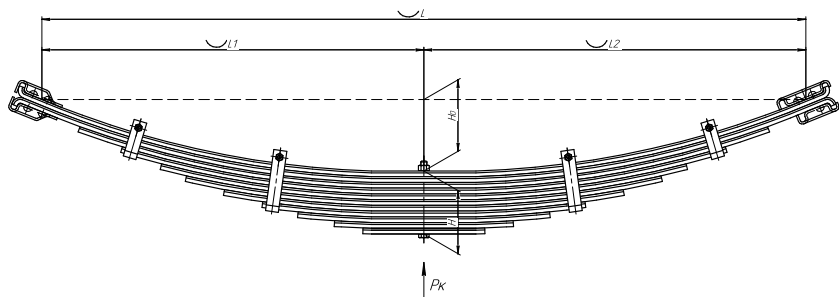

▼ **SEPARATE LEAVES**

Rear leaf spring for PAZ 3205, 672, 3201 11 leaves

Specifications

OEM	672-2912012
Top-3 models	3205, 672, 3201
Number of leaves	11
Maximum load, Pk, tons	1,5
Total weight, kilos	52
Working length of the leaf spring, L, mm	1500
L1, mm	750
L2, mm	750
Total thickness, H, mm	121
H0, mm	137
OMK number	OMK690000636

All separate leaves for this leaf spring are available for purchase. Please see the details on the 386 – 547 pages.