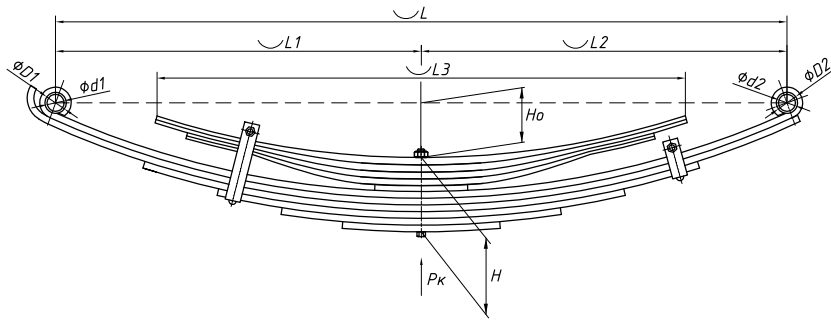

▼ SEPARATE LEAVES

Rear leaf spring for Hyundai HD 65, 72, 78 11 leaves

All separate leaves for this leaf spring are available for purchase. Please see the details on the 386 – 547 pages.

Specifications

OEM	55100-5H500
Top-3 models	HD 65, HD 72, HD 78
Number of leaves	6
Maximum load, Pk, tons	2,85
Total weight, kilos	47,4
Working length of the leaf spring, L, mm	1250
L1, mm	625
L2, mm	625
L3, mm	990
Total thickness, H, mm	121
Ho, mm	74
D1, mm	33,7
d1 bushing inner diameter, mm	27,5
D2, mm	33,7
d2 bushing inner diameter, mm	27,5
Schoemacker	25890300
OMK number	OMK690003790