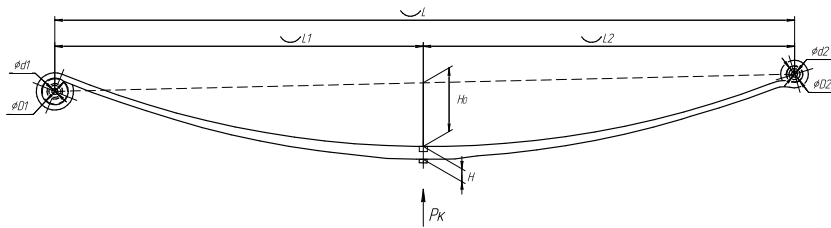

Rear leaf spring for Mercedes Sprinter 308-316 1 leaf

Specifications

OEM	A9033200406
Top-3 models	Sprinter 308-316
Number of leaves	1
Maximum load, Pk, tons	0,85
Total weight, kilos	17
Working length of the leaf spring, L, mm	1490
L1, mm	740
L2, mm	750
Total thickness, H, mm	25,4
Ho, mm	125
D1, mm	50
d1 bushing inner diameter, mm	12
D2, mm	31,0
d2 bushing inner diameter, mm	12
Schoemacker	33713000
Weweler	F020T662ZA75
OMK number	OMK690004973