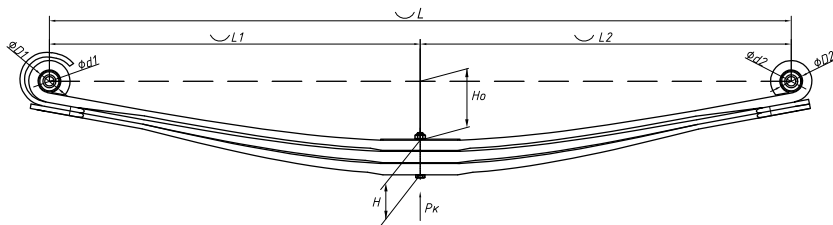

Front leaf spring for Volvo FM, FH, FMX 3 leaves

All separate leaves for this leaf spring are available for purchase. Please see the details on the 386 – 547 pages.

Specifications

OEM	257928
Top-3 models	FM, FH, FMX
Number of leaves	3
Maximum load, Pk, tons	3,751
Total weight, kilos	73,4
Working length of the leaf spring, L, mm	1590
L1, mm	795
L2, mm	795
Total thickness, H, mm	76
Ho, mm	130
D1, mm	49
d1 bushing inner diameter, mm	20,5
D2, mm	49
d2 bushing inner diameter, mm	20,5
Schoemacker	09714000
Weweler	F022T423ZA75
OMK number	OMK690003779