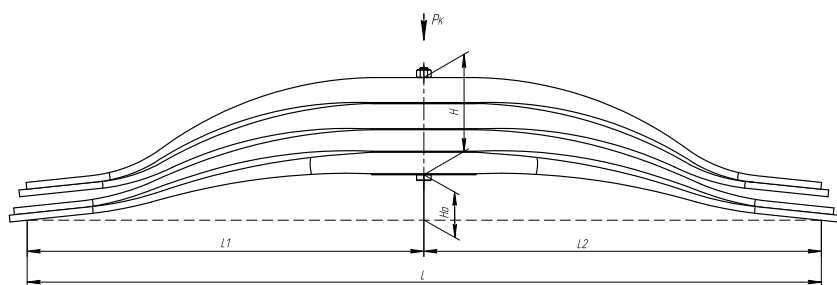

▼ **SEPARATE LEAVES**

Rear leaf spring for Scania PGRT-series 4 leaves

Specifications

OEM	1931547
Top-3 models	PGRT-series
Number of leaves	4
Maximum load, Pk, tons	13
Total weight, kilos	131,6
Working length of the leaf spring, L, mm	1520
L1, mm	760
L2, mm	760
Total thickness, H, mm	186
Ho, mm	87
Schoemacker	90217000
Weweler	F010T254ZA70
OMK number	OMK690007370

All separate leaves for this leaf spring are available for purchase. Please see the details on the 386 – 547 pages.