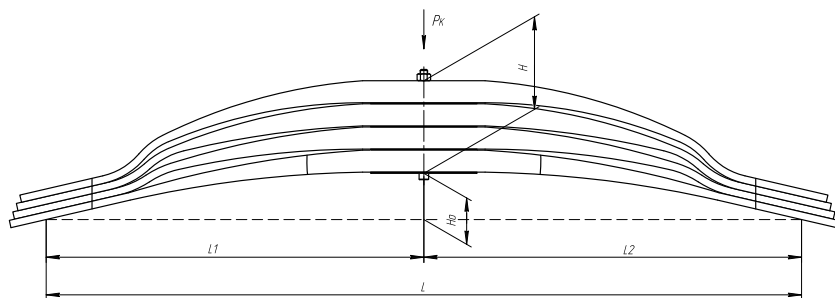

Rear leaf spring for Scania 3-series, 4-series, PGRT-series 4 leaves

All separate leaves for this leaf spring are available for purchase. Please see the details on the 386 – 547 pages.

Specifications

OEM	1377712
Top-3 models	3-, 4-, PGRT-series
Number of leaves	4
Maximum load, Pk, tons	11
Total weight, kilos	115,8
Working length of the leaf spring, L, mm	1420
L1, mm	710
L2, mm	710
Total thickness, H, mm	174
Ho, mm	87
Schoemacker	90175000
Weweler	F010T202ZA70
OMK number	OMK690007324