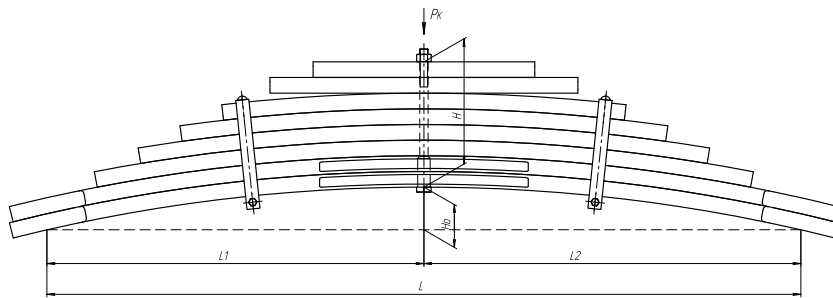

▼ SEPARATE LEAVES

Rear leaf spring for Scania PGRT-series 8 leaves

Specifications

OEM	2330844
Top-3 models	PGRT-series
Number of leaves	8
Maximum load, Pk, tons	15
Total weight, kilos	183,8
Working length of the leaf spring, L, mm	1445
L1, mm	722,5
L2, mm	722,5
Total thickness, H, mm	240
Ho, mm	82
Schoemacker	90233000
Weweler	A010T266ZA70
OMK number	OMK690007559