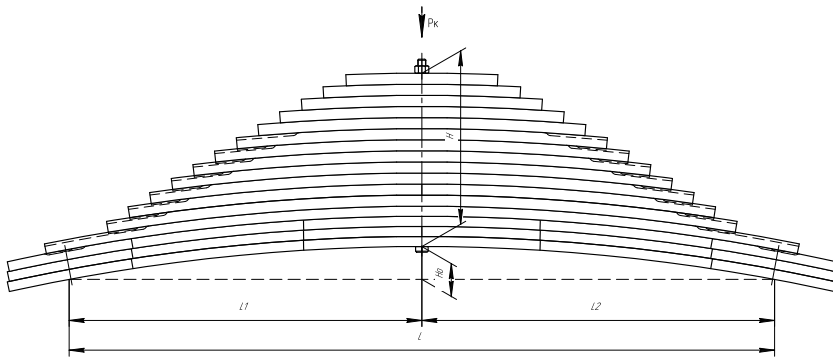

Rear leaf spring for Iveco Trakker 16 leaves

Specifications

Top-3 models	Trakker
Number of leaves	16
Maximum load, Pk, tons	19,98
Total weight, kilos	249,9
Working length of the leaf spring, L, mm	1400
L1, mm	700
L2, mm	700
Total thickness, H, mm	344
H0, mm	65
OMK number	OMK690007448

All separate leaves for this leaf spring are available for purchase. Please see the details on the 386 – 547 pages.