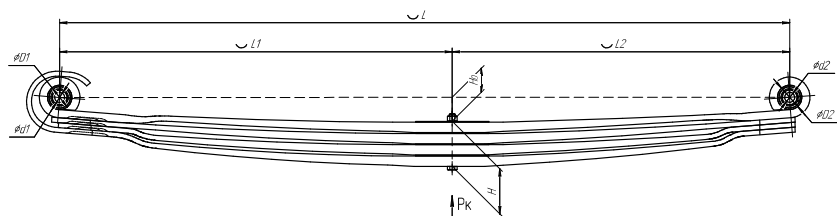

Front leaf spring for Mercedes Actros 3331-3355 4 leaves

Specifications

OEM	A9443200702
Top-3 models	Actros 3331-3355, Actros 2031-2048
Number of leaves	4
Maximum load, Pk, tons	4,078
Total weight, kilos	106,8
Working length of the leaf spring, L, mm	1800
L1, mm	970
L2, mm	830
Total thickness, H, mm	111
Ho, mm	61
D1, mm	60
d1 bushing inner diameter, mm	24,5
D2, mm	60,0
d2 bushing inner diameter, mm	24,5
Schoemacker	33872000
Weweler	F020T809ZA75
OMK number	OMK690004971

All separate leaves for this leaf spring are available for purchase. Please see the details on the 386 – 547 pages.