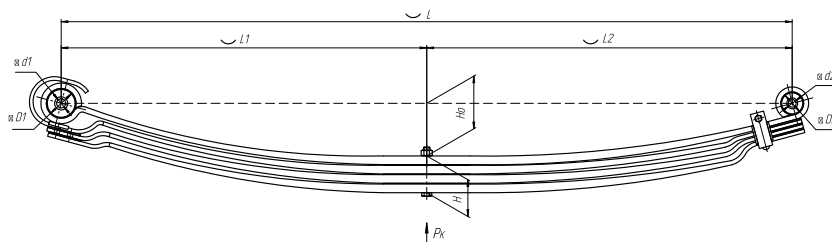

Front leaf spring for PAZ Vector Next 4 leaves

All separate leaves for this leaf spring are available for purchase. Please see the details on the 386 – 547 pages.

Specifications

OEM	320425-2902010
Top-3 models	Vector Next
Number of leaves	4
Maximum load, Pk, tons	1,865
Total weight, kilos	57,3
Working length of the leaf spring, L, mm	1600
L1, mm	800
L2, mm	800
Total thickness, H, mm	80,5
Ho, mm	140
D1, mm	65
d1 bushing inner diameter, mm	20
D2, mm	49
d2 bushing inner diameter, mm	20
OMK number	OMK690007539