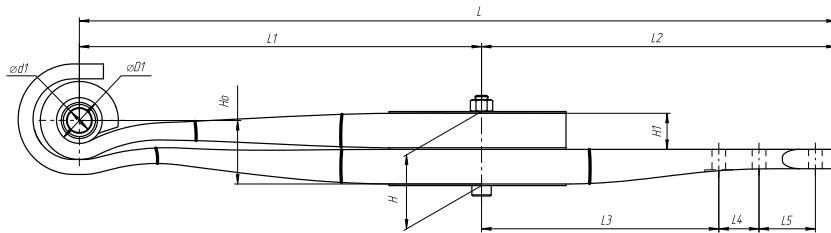

▼ SEPARATE LEAVES

Trailing arm for BPW an analogue for 05.082.12.68.0 2 leaves

All separate leaves for this leaf spring are available for purchase. Please see the details on the 386 – 547 pages.

Specifications

OEM	05.082.12.68.0
Number of leaves	2
Total weight, kilos	47,8
Working length of the leaf spring, L, mm	940
L1, mm	500
L2, mm	440
L3, mm	295
L4, mm	50
L5, mm	70
Total thickness, H, mm	92
Ho, mm	79
D1, mm	57
d1 bushing inner diameter, mm	30
Schoemacker	88137100
Weweler	F179Z210ZA75
OMK number	OMK690007593