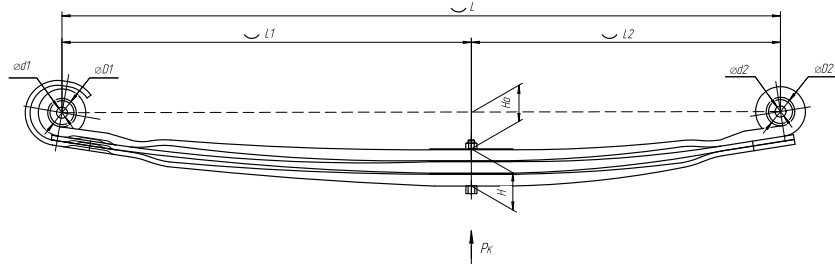

Front leaf spring for Mercedes Actros 3331-3351, 4135-4151 3 leaves

All separate leaves for this leaf spring are available for purchase. Please see the details on the 386 – 547 pages.

Specifications

OEM	A9493200202
Top-3 models	Actros 3331-3351, 4135-4151
Number of leaves	3
Maximum load, Pk, tons	3
Total weight, kilos	68,7
Working length of the leaf spring, L, mm	1580
L1, mm	900
L2, mm	680
Total thickness, H, mm	80,5
Ho, mm	80
D1, mm	60
d1 bushing inner diameter, mm	24,5
D2, mm	60
d2 bushing inner diameter, mm	24,5
Schoemacker	33696000
Weweler	F020T673ZA75
OMK number	OMK690007550