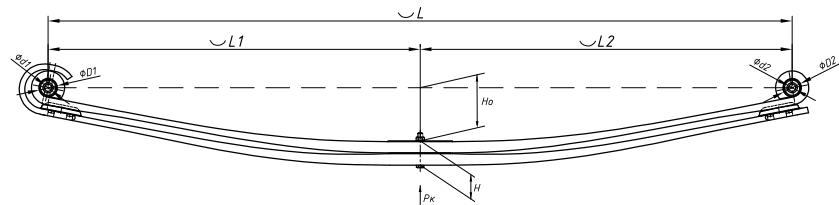

Front leaf spring for Volvo FH, FM 12, FM 10 2 leaves

All separate leaves for this leaf spring are available for purchase. Please see the details on the 386 – 547 pages.

Specifications

OEM	257888
Top-3 models	FH, FM 12, FM 10
Number of leaves	2
Maximum load, Pk, tons	3,2
Total weight, kilos	73,8
Working length of the leaf spring, L, mm	1890
L1, mm	990
L2, mm	900
Total thickness, H, mm	64
Ho, mm	140
D1, mm	49
d1 bushing inner diameter, mm	20,5
D2, mm	49
d2 bushing inner diameter, mm	20,5
Schoemacker	09738000
Weweler	F022T417ZA75
OMK number	OMK690004379