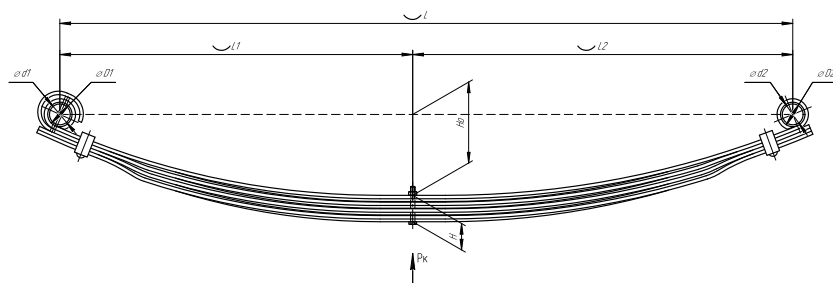

Rear leaf spring for UAZ 3153, 3159, 3162 4 leaves

All separate leaves for this leaf spring are available for purchase. Please see the details on the 386 – 547 pages.

Specifications

OEM	3153-2912010
Top-3 models	3153, 3159, 3162
Number of leaves	4
Maximum load, Pk, tons	0,656
Total weight, kilos	21,4
Working length of the leaf spring, L, mm	1350
L1, mm	650
L2, mm	700
Total thickness, H, mm	48,6
Ho, mm	149
D1, mm	45
d1 bushing inner diameter, mm	38,4
D2, mm	45
d2 bushing inner diameter, mm	38,4
OMK number	OMK690007490