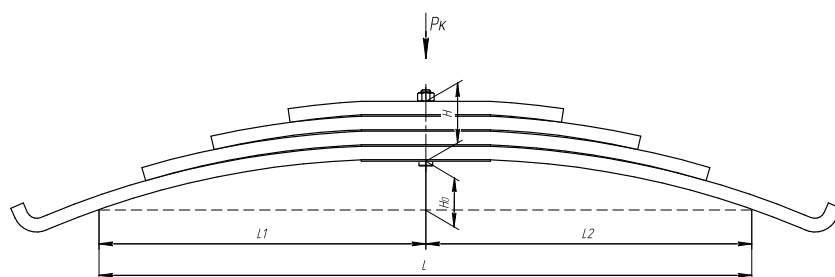

Rear leaf spring for Fruehauf 4 leaves

Specifications

OEM	460056
Number of leaves	4
Maximum load, Pk, tons	4,2
Total weight, kilos	35,7
Working length of the leaf spring, L, mm	960
L1, mm	480
L2, mm	480
Total thickness, H, mm	88
Ho, mm	72
Schoemacker	23601500
Weweler	A114Z278ZA70
OMK number	OMK690005365

All separate leaves for this leaf spring are available for purchase.
Please see the details on the 386 – 547 pages.