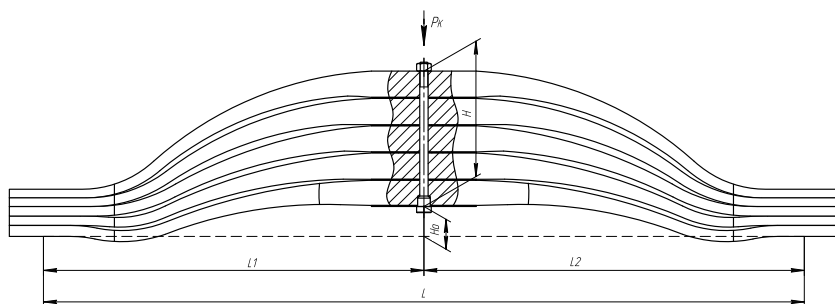

Rear leaf spring for Scania PGRT-series 5 leaves

All separate leaves for this leaf spring are available for purchase. Please see the details on the 386 – 547 pages.

Specifications

OEM	2078636
Top-3 models	PGRT-series
Number of leaves	5
Maximum load, Pk, tons	25
Total weight, kilos	198,2
Working length of the leaf spring, L, mm	1450
L1, mm	725
L2, mm	725
Total thickness, H, mm	258
Ho, mm	57
Schoemacker	90231000
Weweler	F010T264ZA70
OMK number	OMK690007597