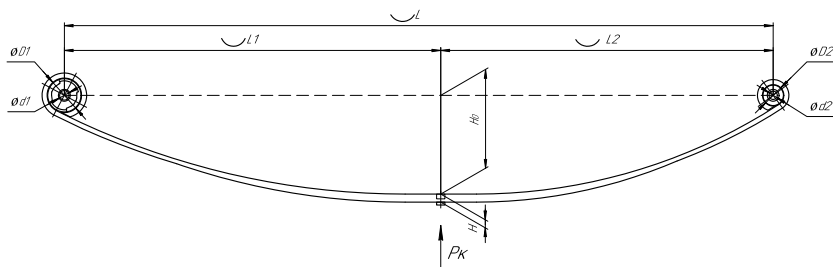

Rear leaf spring for Fiat Doblo Cargo 1 leaf

Specifications

OEM	51848223
Top-3 models	Doblo Cargo
Number of leaves	1
Maximum load, Pk, tons	0,31
Total weight, kilos	9,3
Working length of the leaf spring, L, mm	1260
L1, mm	665
L2, mm	595
Total thickness, H, mm	13
Ho, mm	164
D1, mm	56
d1 bushing inner diameter, mm	16
D2, mm	33,0
d2 bushing inner diameter, mm	14
Schoemacker	67589000
OMK number	OMK690007287