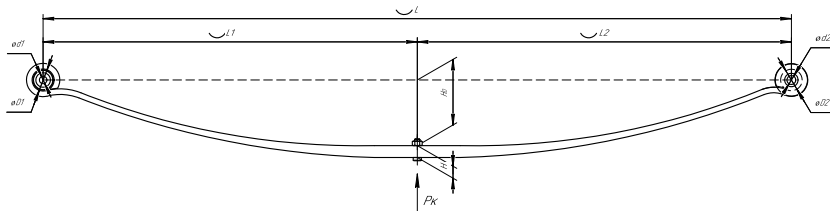

Rear leaf spring for Renault Master 2 1 leaf

Specifications

OEM	7700314662
Top-3 models	Master 2
Number of leaves	1
Maximum load, Pk, tons	0,75
Total weight, kilos	14,5
Working length of the leaf spring, L, mm	1430
L1, mm	715
L2, mm	715
Total thickness, H, mm	22,2
Ho, mm	122
D1, mm	41
d1 bushing inner diameter, mm	14
D2, mm	40,0
d2 bushing inner diameter, mm	16,5
Schoemacker	85004600
Weweler	F023T194ZA75
OMK number	OMK690007282