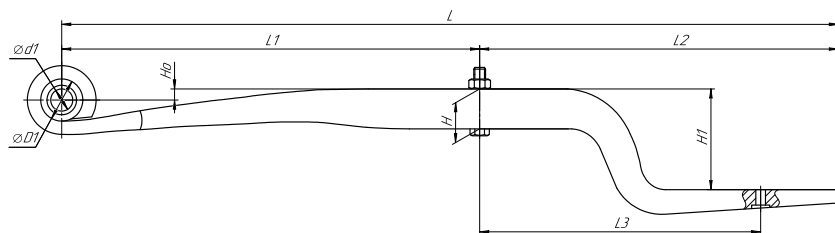

Trailing arm for Schmitz an analogue for 014896

Specifications

OEM	014896
Number of leaves	1
Total weight, kilos	39,8
Working length of the leaf spring, L, mm	1050
L1, mm	565
L2, mm	485
L3, mm	380
Total thickness, H, mm	54
H0, mm	15
H1, mm	135
D1, mm	57
d1 bushing inner diameter, mm	30
Schoemacker	26610500
Weweler	F001A037IE75
OMK number	OMK690007290