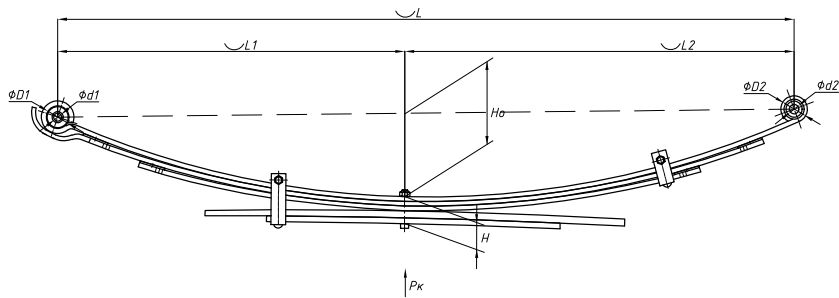

▼ SEPARATE LEAVES

Rear leaf spring for Toyota Hilux 5 leaves

All separate leaves for this leaf spring are available for purchase. Please see the details on the 386 – 547 pages.

Specifications

OEM	482100K251
Top-3 models	Hilux
Number of leaves	5
Total weight, kilos	21,4
Working length of the leaf spring, L, mm	1300
L1, mm	610
L2, mm	690
Total thickness, H, mm	50
Ho, mm	142
D1, mm	39
d1 bushing inner diameter, mm	14
D2, mm	28
d2 bushing inner diameter, mm	17
OMK number	OMK690004791