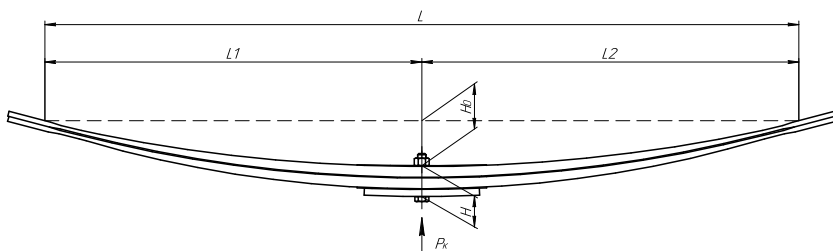

Rear leaf spring for GAZ 3307, 53 3 leaves

All separate leaves for this leaf spring are available for purchase. Please see the details on the 386 – 547 pages.

Specifications

OEM	53-12-2913012-10-01
Top-3 models	3307, 53
Number of leaves	3
Maximum load, Pk, tons	0,6
Total weight, kilos	13,2
Working length of the leaf spring, L, mm	1050
L1, mm	525
L2, mm	525
Total thickness, H, mm	43
H0, mm	65
OMK number	OMK690003812