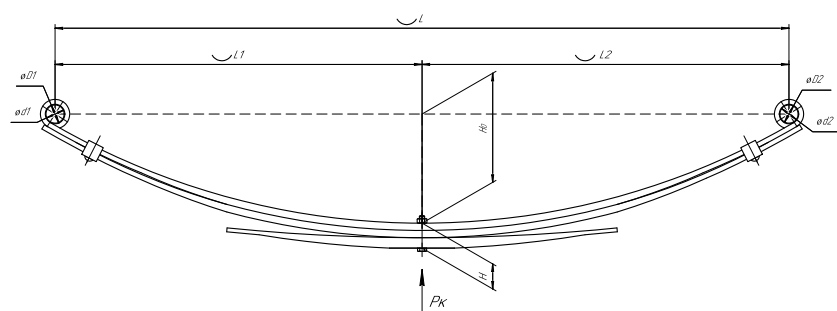

Rear leaf spring for VIS 2349 3 leaves

Specifications

OEM	23490-2912012-90
Top-3 models	VIS 2349
Number of leaves	3
Maximum load, Pk, tons	0,8
Total weight, kilos	11,2
Working length of the leaf spring, L, mm	1200
L1, mm	600
L2, mm	600
Total thickness, H, mm	38,4
H0, mm	170
D1, mm	30
d1 bushing inner diameter, mm	28,5
D2, mm	30
d2 bushing inner diameter, mm	28,5
OMK number	OMK690007309

All separate leaves for this leaf spring are available for purchase. Please see the details on the 386 – 547 pages.