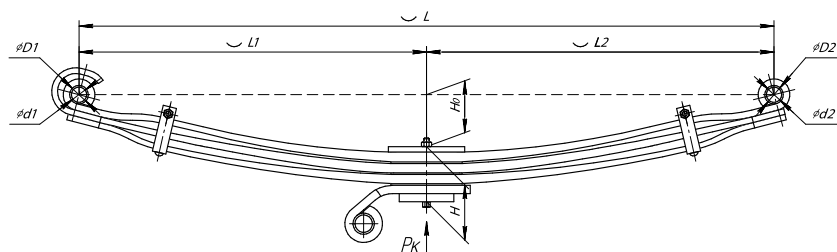

Front leaf spring for Hyundai HD 120 4 leaves (левая)

All separate leaves for this leaf spring are available for purchase. Please see the details on the 386 – 547 pages.

Specifications

OEM	54100-6A051
Top-3 models	HD 120
Number of leaves	4
Maximum load, Pk, tons	1,86
Total weight, kilos	36,3
Working length of the leaf spring, L, mm	1300
L1, mm	650
L2, mm	650
Total thickness, H, mm	98
H₀, mm	105
D1, mm	34
d1 bushing inner diameter, mm	27,5
D2, mm	34,0
d2 bushing inner diameter, mm	27,5
D3, mm	38,7
d3 внутр. диаметр втулки ушка, mm	32
OMK number	OMK690007213