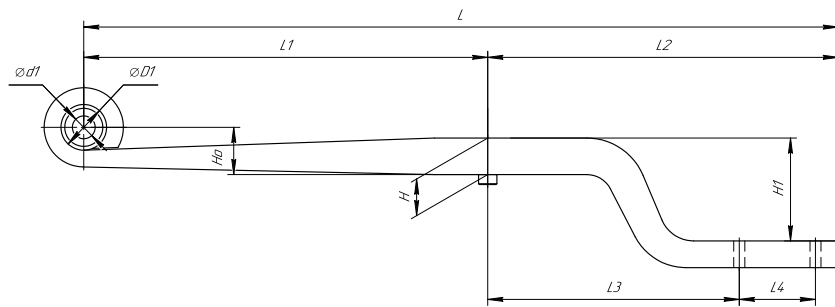

▼ SEPARATE LEAVES

Trailing arm for ROR an analogue for 21222247

Specifications

OEM	21222247
Number of leaves	1
Total weight, kilos	35,3
Working length of the leaf spring, L, mm	990
L1, mm	530
L2, mm	460
L3, mm	330
L4, mm	100
Total thickness, H, mm	48
Ho, mm	14
H1, mm	135
D1, mm	60
d1 bushing inner diameter, mm	30
Schoemacker	88770100
Weweler	F260Z104ZA75
OMK number	OMK690007339