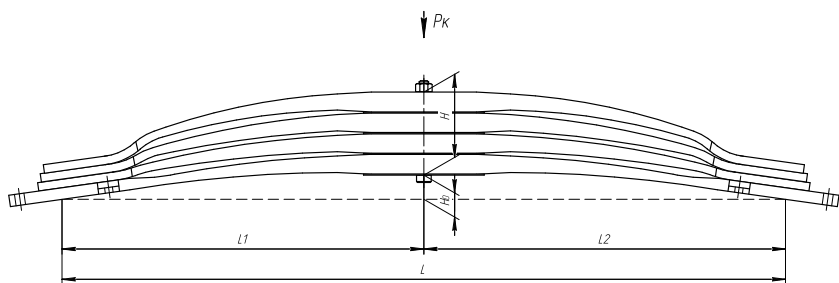

▼ **SEPARATE LEAVES**

Rear leaf spring for Mercedes Actros 1835, 1843 4 leaves

Specifications

OEM	A9483201005
Top-3 models	Actros 1835, Actros 1843, Actros 3331-3360
Number of leaves	4
Maximum load, Pk, tons	11,2
Total weight, kilos	118,1
Working length of the leaf spring, L, mm	1370
L1, mm	685
L2, mm	685
Total thickness, H, mm	158
Ho, mm	46
Schoemacker	33883000
Weweler	F020T966ZA70
OMK number	OMK690005046

All separate leaves for this leaf spring are available for purchase. Please see the details on the 386 – 547 pages.