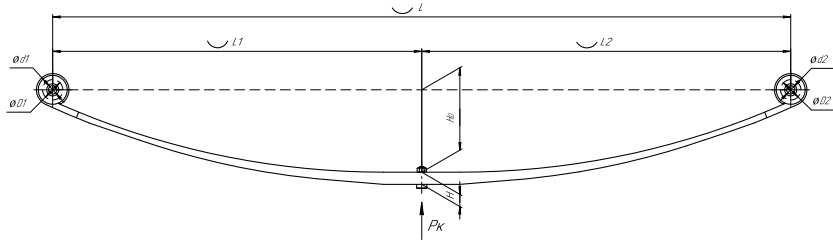

▼ **SEPARATE LEAVES**

Rear leaf spring for Iveco Daily 29L, Daily 35S 1 leaf

Specifications

OEM	504054605
Top-3 models	Daily 29L, Daily 35S
Number of leaves	1
Maximum load, Pk, tons	0,96
Total weight, kilos	18,6
Working length of the leaf spring, L, mm	1500
L1, mm	750
L2, mm	750
Total thickness, H, mm	24
H0, mm	159
D1, mm	40
d1 bushing inner diameter, mm	16
D2, mm	40
d2 bushing inner diameter, mm	16
Schoemacker	67395000
Weweler	F011T418ZA75
OMK number	OMK690007283