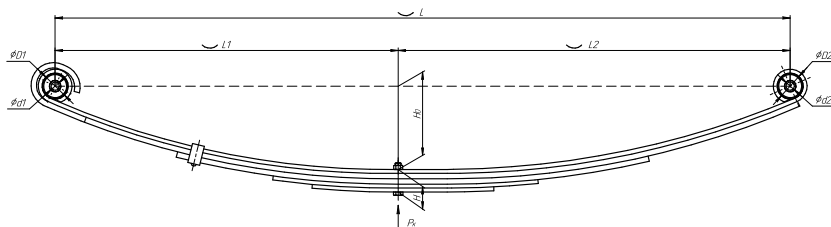

Rear leaf spring for GAZ 2705, 3221, 3302 5 leaves

Specifications

OEM	3302-2912010-10
Top-3 models	2705, 3221, 3302
Number of leaves	5
Maximum load, Pk, tons	0,75
Total weight, kilos	31
Working length of the leaf spring, L, mm	1500
L1, mm	700
L2, mm	800
Total thickness, H, mm	46
Ho, mm	170
D1, mm	53
d1 bushing inner diameter, mm	17
D2, mm	53
d2 bushing inner diameter, mm	17
OMK number	OMK690004197

All separate leaves for this leaf spring are available for purchase. Please see the details on the 386 – 547 pages.