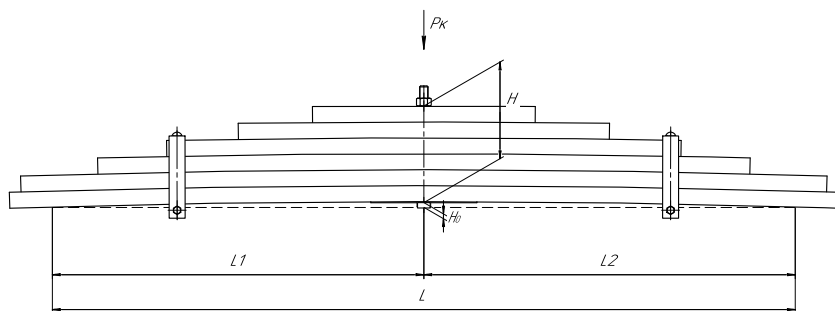

Rear leaf spring for DAF XF 105, XF 95 6 leaves

All separate leaves for this leaf spring are available for purchase. Please see the details on the 386 – 547 pages.

Specifications

OEM	371355
Top-3 models	XF 105, XF 95
Number of leaves	6
Maximum load, Pk, tons	13
Total weight, kilos	128,8
Working length of the leaf spring, L, mm	1400
L1, mm	700
L2, mm	700
Total thickness, H, mm	182
Ho, mm	7
Schoemacker	29385000
Weweler	A017T764ZA70
OMK number	OMK690007392