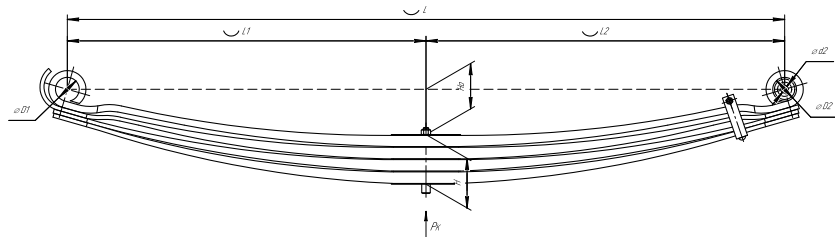

Front leaf spring for Iveco Trakker 4 leaves

Specifications

Top-3 models	Trakker 10x10
Number of leaves	4
Maximum load, Pk, tons	5,4
Total weight, kilos	118,4
Working length of the leaf spring, L, mm	1900
L1, mm	950
L2, mm	950
Total thickness, H, mm	129
H0, mm	118
D1, mm	60
D2, mm	60
d2 bushing inner diameter, mm	20
OMK number	OMK690007262

All separate leaves for this leaf spring are available for purchase. Please see the details on the 386 – 547 pages.