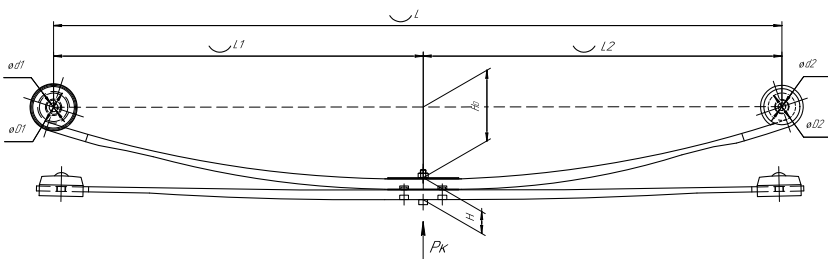

Rear leaf spring for Ford Transit 2 leaves

Specifications

OEM	1417741
Top-3 models	Transit
Number of leaves	2
Maximum load, Pk, tons	0,66
Total weight, kilos	26,1
Working length of the leaf spring, L, mm	1368
L1, mm	694
L2, mm	674
Total thickness, H, mm	39
Ho, mm	130
D1, mm	58
d1 bushing inner diameter, mm	16
D2, mm	49
d2 bushing inner diameter, mm	14
OMK number	OMK690007295

All separate leaves for this leaf spring are available for purchase. Please see the details on the 386 – 547 pages.