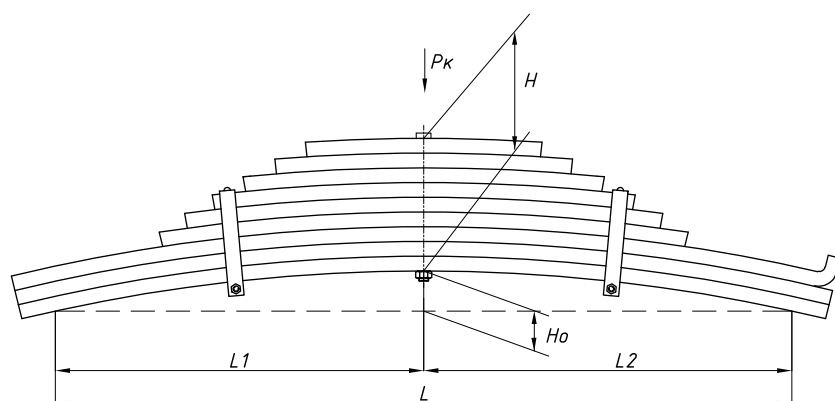

Rear leaf spring for BPW 9 leaves

Specifications

OEM	05.082.08.07.0
Number of leaves	9
Maximum load, Pk, tons	10,703
Total weight, kilos	115,8
Working length of the leaf spring, L, mm	1050
L1, mm	525
L2, mm	525
Total thickness, H, mm	180
Ho, mm	44
Schoemacker	88073500
Weweler	A179Z296ZA70
OMK number	OMK690004504

All separate leaves for this leaf spring are available for purchase. Please see the details on the 386 – 547 pages.