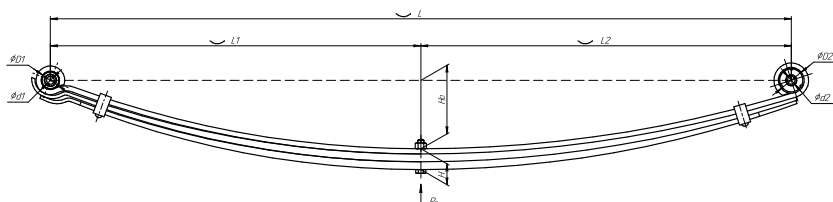

▼ **SEPARATE LEAVES**

Front leaf spring for GAZ 33104 Valdai, Gazon Next 3 leaves

All separate leaves for this leaf spring are available for purchase. Please see the details on the 386 – 547 pages.

Specifications

OEM	PШ.13.33104-2902010
Top-3 models	33104 Valdai, Gazon Next
Number of leaves	3
Maximum load, Pk, tons	1,039
Total weight, kilos	36,8
Working length of the leaf spring, L, mm	1600
L1, mm	800
L2, mm	800
Total thickness, H, mm	45
H0, mm	148
D1, mm	40
d1 bushing inner diameter, mm	17
D2, mm	53
d2 bushing inner diameter, mm	17
OMK number	OMK690000455