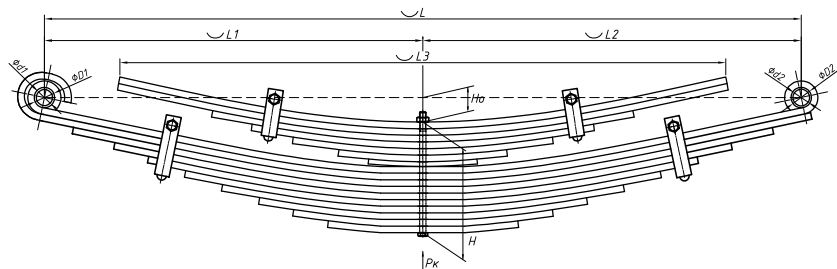

Rear leaf spring for Hyundai HD 120 17 leaves

Specifications

OEM	55100-6C000
Top-3 models	HD 120
Number of leaves	10
Maximum load, Pk, tons	4,2
Total weight, kilos	79,7
Working length of the leaf spring, L, mm	1300
L1, mm	650
L2, mm	650
Total thickness, H, mm	110
Ho, mm	115
D1, mm	33,7
d1 bushing inner diameter, mm	27,5
D2, mm	33,7
d2 bushing inner diameter, mm	27,5
OMK number	OMK690003930

All separate leaves for this leaf spring are available for purchase. Please see the details on the 386 – 547 pages.