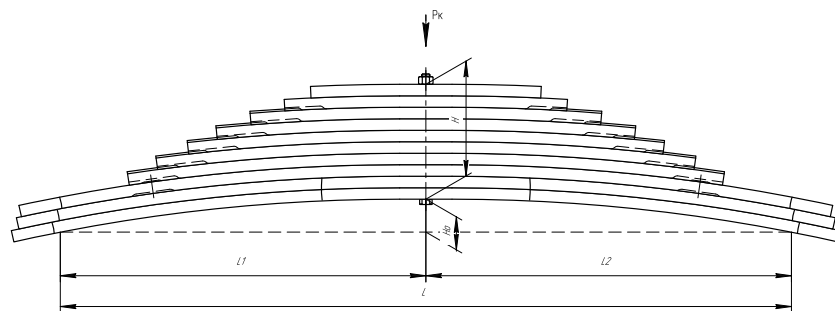

Rear leaf spring for Dong Feng DFL-3251A 10 leaves

Specifications

OEM	2913010-T1100
Top-3 models	DFL-3251A
Number of leaves	10
Maximum load, Pk, tons	11,5
Total weight, kilos	169,2
Working length of the leaf spring, L, mm	1400
L1, mm	700
L2, mm	700
Total thickness, H, mm	220
Ho, mm	63
OMK number	OMK690007480

All separate leaves for this leaf spring are available for purchase.
Please see the details on the 386 – 547 pages.