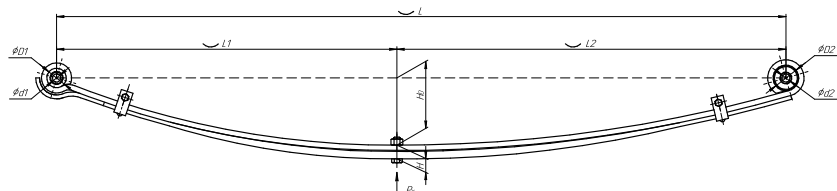

Front leaf spring for GAZ 2705, 3221, 3302 2 leaves

All separate leaves for this leaf spring are available for purchase.
Please see the details on the 386 – 547 pages.

Specifications

OEM	3302-2902012-05-10
Top-3 models	2705, 3221, 3302
Number of leaves	2
Maximum load, Pk, tons	0,5
Total weight, kilos	24
Working length of the leaf spring, L, mm	1500
L1, mm	700
L2, mm	800
Total thickness, H, mm	28,4
Ho, mm	138
D1, mm	40
d1 bushing inner diameter, mm	17
D2, mm	53
d2 bushing inner diameter, mm	17
OMK number	OMK690004202