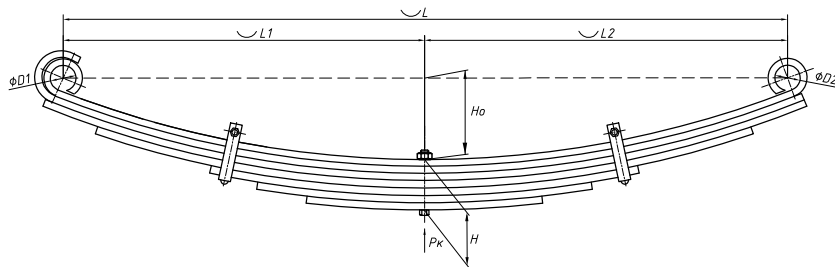

Rear leaf spring for Mercedes 814 7 leaves

All separate leaves for this leaf spring are available for purchase. Please see the details on the 386 – 547 pages.

Specifications

OEM	6733200108
Top-3 models	814
Number of leaves	7
Maximum load, Pk, tons	2,67
Total weight, kilos	85,5
Working length of the leaf spring, L, mm	1580
L1, mm	790
L2, mm	790
Total thickness, H, mm	105
Ho, mm	140
D1, mm	54
D2, mm	54,0
Schoemacker	30799000
Weweler	A020T594ZA76
OMK number	OMK690003628