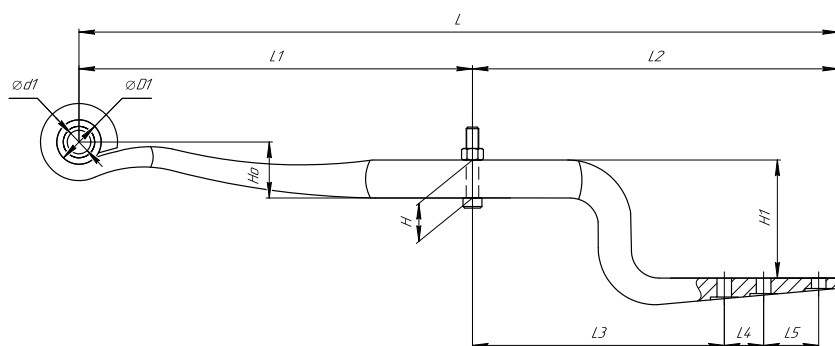

Trailing arm for BPW an analogue for 05.082.13.69.0

Specifications

OEM	05.082.13.69.0
Number of leaves	1
Total weight, kilos	35,8
Working length of the leaf spring, L, mm	965
L1, mm	500
L2, mm	465
L3, mm	320
L4, mm	50
L5, mm	70
Total thickness, H, mm	48
Ho, mm	71
H1, mm	150
D1, mm	56,5
d1 bushing inner diameter, mm	30
Schoemacker	88154100
Weweler	F179Z226ZA75
OMK number	OMK690007153