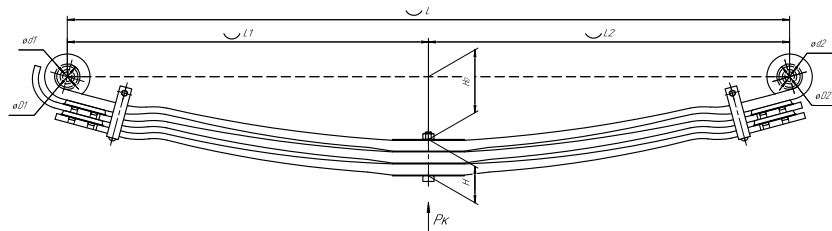

▼ **SEPARATE LEAVES**

Front leaf spring for MAN TGA, TGS 3 leaves

All separate leaves for this leaf spring are available for purchase. Please see the details on the 386 – 547 pages.

Specifications

OEM	81.43402-6331
Top-3 models	TGA, TGS
Number of leaves	3
Maximum load, Pk, tons	3,2
Total weight, kilos	101,1
Working length of the leaf spring, L, mm	1850
L1, mm	925
L2, mm	925
Total thickness, H, mm	91
Ho, mm	150
D1, mm	64
d1 bushing inner diameter, mm	24
D2, mm	64
d2 bushing inner diameter, mm	24
Schoemacker	73038000
Weweler	F088T459WA75
OMK number	OMK690007368