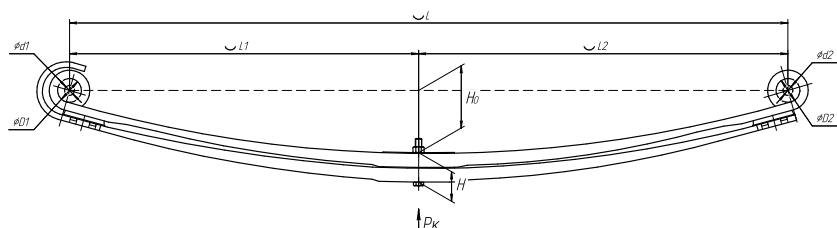

▼ SEPARATE LEAVES

Front leaf spring for Renault Premium 2, Magnum 2 leaves

All separate leaves for this leaf spring are available for purchase. Please see the details on the 386 – 547 pages.

Specifications

OEM	5010557732
Top-3 models	Premium 2, Magnum, Kerax
Number of leaves	2
Maximum load, Pk, tons	2,956
Total weight, kilos	75
Working length of the leaf spring, L, mm	1850
L1, mm	900
L2, mm	950
Total thickness, H, mm	74
H0, mm	160
D1, mm	60
d1 bushing inner diameter, mm	24,5
D2, mm	60,0
d2 bushing inner diameter, mm	24,5
Schoemacker	09742000
Weweler	F023T171ZA75
OMK number	OMK690005096