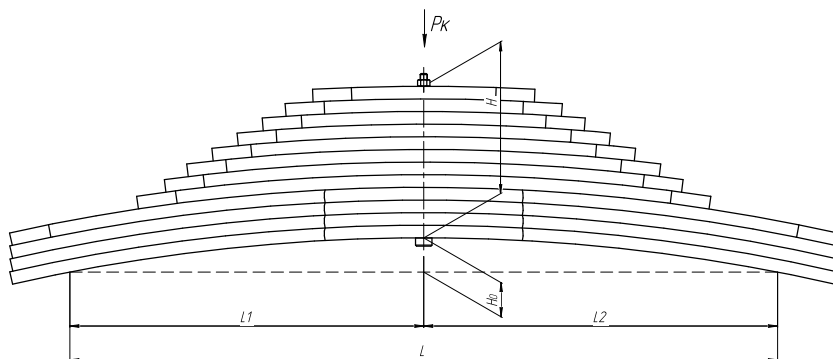

Rear leaf spring for Shaanxi F3000 12 leaves

All separate leaves for this leaf spring are available for purchase. Please see the details on the 386 – 547 pages.

Specifications

OEM	DZ9114520240
Top-3 models	F3000
Number of leaves	12
Maximum load, Pk, tons	15
Total weight, kilos	205,9
Working length of the leaf spring, L, mm	1400
L1, mm	700
L2, mm	700
Total thickness, H, mm	300
Ho, mm	57
OMK number	OMK690005345