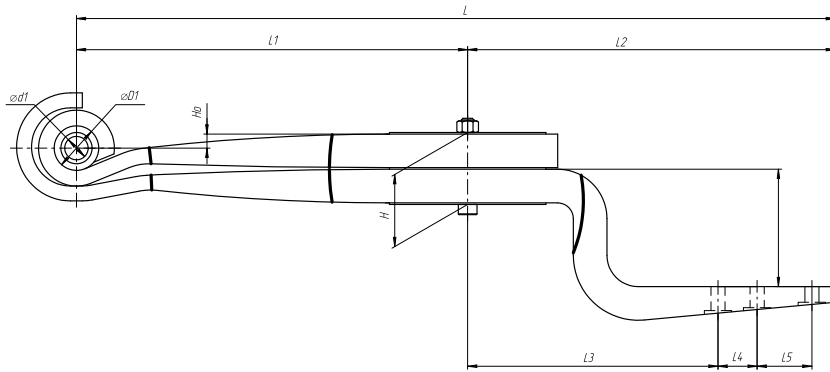

Trailing arm for BPW an analogue for 05.082.13.33.0 2 leaves

All separate leaves for this leaf spring are available for purchase. Please see the details on the 386 – 547 pages.

Specifications

OEM	05.082.13.33.0
Number of leaves	2
Total weight, kilos	48,2
Working length of the leaf spring, L, mm	965
L1, mm	500
L2, mm	320
L3, mm	50
L4, mm	70
L5, mm	70
Total thickness, H, mm	92
Ho, mm	18
D1, mm	57
d1 bushing inner diameter, mm	30
Schoemacker	88137700
Weweler	F179Z209ZA75
OMK number	OMK690007378