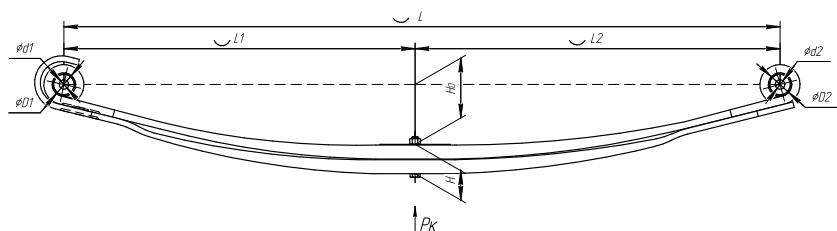

Front leaf spring for Renault Premium 2, Kerax 2 leaves

All separate leaves for this leaf spring are available for purchase. Please see the details on the 386 – 547 pages.

Specifications

OEM	7482225870
Top-3 models	Premium 2, Kerax
Number of leaves	2
Maximum load, Pk, tons	3,3
Total weight, kilos	75,9
Working length of the leaf spring, L, mm	1850
L1, mm	905
L2, mm	945
Total thickness, H, mm	75
H0, mm	154
D1, mm	60
d1 bushing inner diameter, mm	24,5
D2, mm	60,0
d2 bushing inner diameter, mm	24,5
Schoemacker	85010300
Weweler	F023T177ZA75
OMK number	OMK690005098