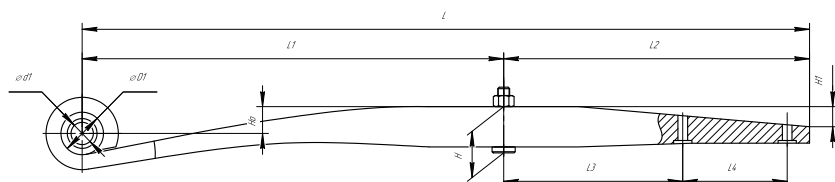

▼ **SEPARATE LEAVES**

Trailing arm for Schmitz an analogue for FAG0410072

Specifications

OEM	FAG0410072
Number of leaves	1
Total weight, kilos	33,9
Working length of the leaf spring, L, mm	975
L1, mm	565
L2, mm	410
L3, mm	240
L4, mm	140
Total thickness, H, mm	54
H0, mm	36
H1, mm	27
D1, mm	57
d1 bushing inner diameter, mm	30
Schoemacker	26611500
Weweler	F001A037IK75
OMK number	OMK690007279