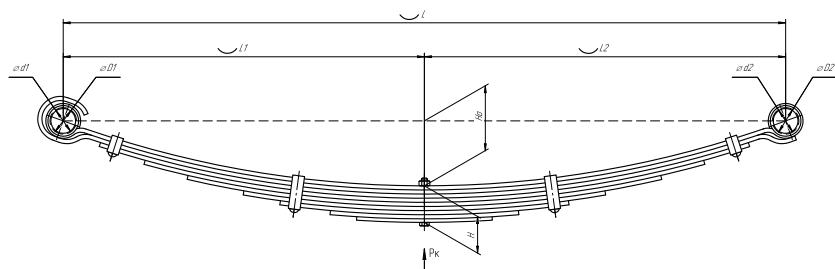

Rear leaf spring for UAZ 469, 3151 9 leaves

All separate leaves for this leaf spring are available for purchase. Please see the details on the 386 – 547 pages.

Specifications

OEM	469-2912012-03
Top-3 models	469, 3151
Number of leaves	9
Maximum load, Pk, tons	0,576
Total weight, kilos	23,3
Working length of the leaf spring, L, mm	1250
L1, mm	625
L2, mm	625
Total thickness, H, mm	62
Ho, mm	119
D1, mm	44,5
d1 bushing inner diameter, mm	38,4
D2, mm	44,5
d2 bushing inner diameter, mm	38,4
OMK number	OMK690007492