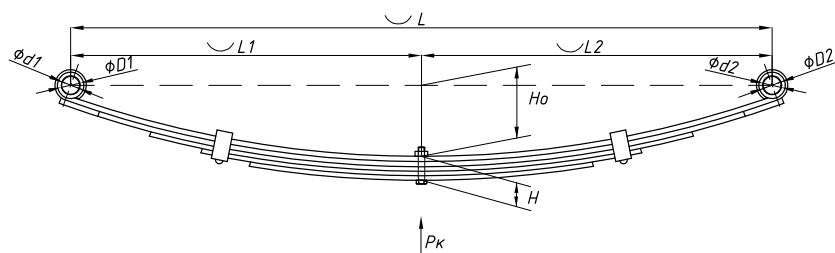

Front leaf spring for BAW 1044 5 leaves

All separate leaves for this leaf spring are available for purchase. Please see the details on the 386 – 547 pages.

Specifications

OEM	2902N010A03
Top-3 models	1044
Number of leaves	5
Maximum load, Pk, tons	0,6
Total weight, kilos	19,3
Working length of the leaf spring, L, mm	1100
L1, mm	550
L2, mm	550
Total thickness, H, mm	37
H0, mm	95
D1, mm	30
d1 bushing inner diameter, mm	28
D2, mm	30
d2 bushing inner diameter, mm	28
OMK number	OMK6900003571