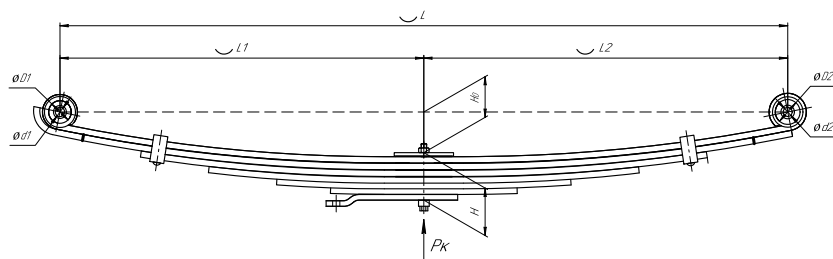

Front leaf spring for Isuzu NQR 90 7 leaves

All separate leaves for this leaf spring are available for purchase. Please see the details on the 386 – 547 pages.

Specifications

OEM	8981819430
Top-3 models	NQR 90
Number of leaves	7
Maximum load, Pk, tons	1,4
Total weight, kilos	34,9
Working length of the leaf spring, L, mm	1300
L1, mm	650
L2, mm	650
Total thickness, H, mm	84
H0, mm	77
D1, mm	40
d1 bushing inner diameter, mm	16,5
D2, mm	44
d2 bushing inner diameter, mm	16
OMK number	OMK690007291