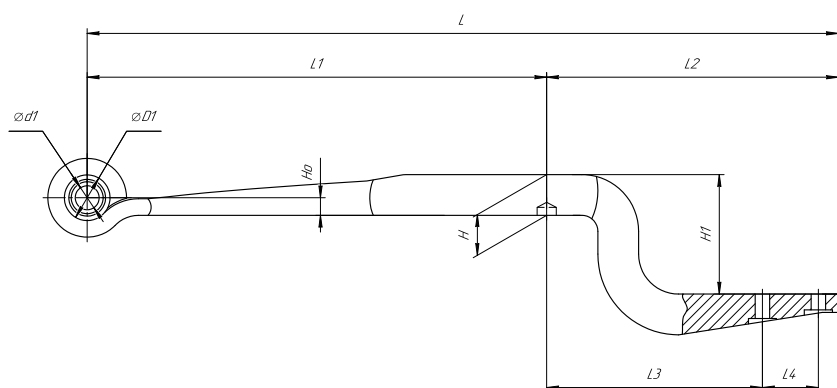

Trailing arm for BPW an analogue for 05.082.13.19.0

Specifications

OEM	05.082.13.19.0
Number of leaves	1
Total weight, kilos	36
Working length of the leaf spring, L, mm	940
L1, mm	575
L2, mm	365
L3, mm	270
L4, mm	70
Total thickness, H, mm	51
Ho, mm	22
H1, mm	150
D1, mm	56,5
d1 bushing inner diameter, mm	30
Schoemacker	88136000
Weweler	F179Z206ZA75
OMK number	OMK690004581