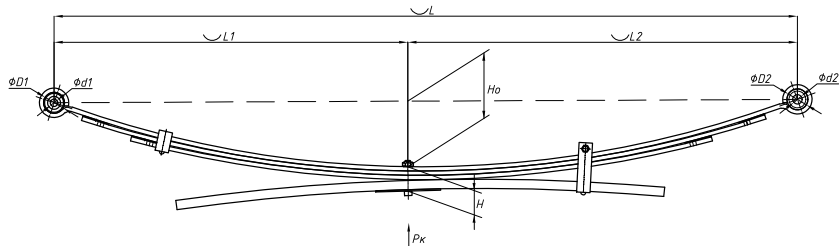

▼ **SEPARATE LEAVES**

Rear leaf spring for Nissan Navara D40 4 leaves

Specifications

OEM	55020EB300
Top-3 models	Navara D40
Number of leaves	4
Total weight, kilos	22,7
Working length of the leaf spring, L, mm	1400
L1, mm	670
L2, mm	730
Total thickness, H, mm	44
Ho, mm	121
D1, mm	39
d1 bushing inner diameter, mm	14
D2, mm	31,0
d2 bushing inner diameter, mm	18
OMK number	OMK690004809

All separate leaves for this leaf spring are available for purchase.
Please see the details on the 386 – 547 pages.