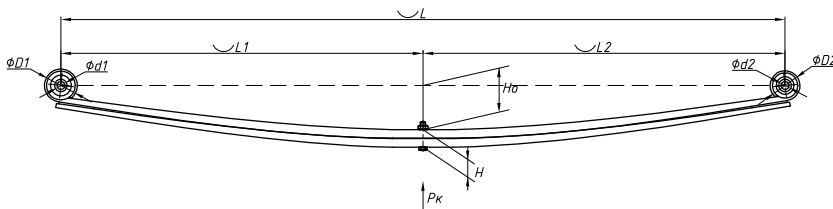

Rear leaf spring for Fiat Ducato 244, Peugeot Boxer 2

Specifications

OEM	5102J2
Top-3 models	Ducato 244, Citroen Jumper, Peugeot Boxer 2
Number of leaves	2
Maximum load, Pk, tons	0,89
Total weight, kilos	24,8
Working length of the leaf spring, L, mm	1430
L1, mm	715
L2, mm	715
Total thickness, H, mm	35
Ho, mm	120
D1, mm	46,5
d1 bushing inner diameter, mm	16
D2, mm	40
d2 bushing inner diameter, mm	16
Schoemacker	67345000
Weweler	F011T364ZA75
OMK number	OMK690000215

All separate leaves for this leaf spring are available for purchase. Please see the details on the 386 – 547 pages.