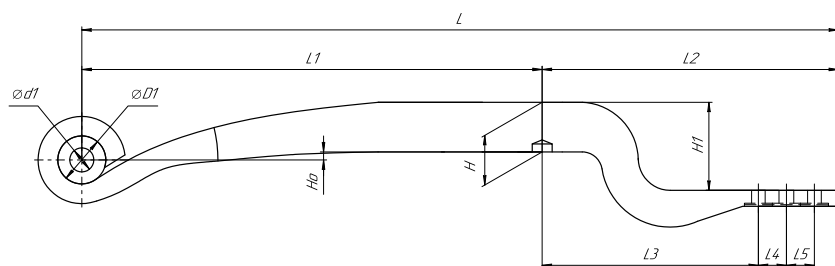

Trailing arm for BPW an analogue for 05.082.13.95.2

Specifications

OEM	05.082.13.95.2
Number of leaves	1
Total weight, kilos	27,7
Working length of the leaf spring, L, mm	945
L1, mm	575
L2, mm	370
L3, mm	270
L4, mm	35
L5, mm	35
Total thickness, H, mm	62
Ho, mm	10
H1, mm	110
D1, mm	59,5
d1 bushing inner diameter, mm	30
Schoemacker	88170900
Weweler	F179Z225XA75
OMK number	OMK690007268