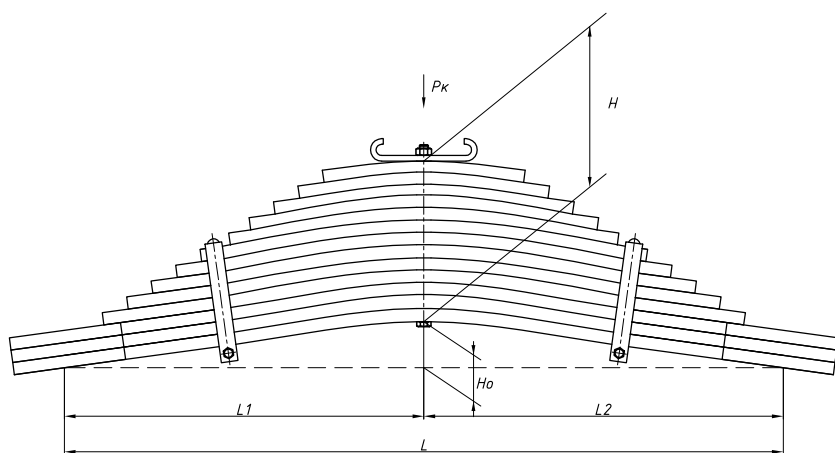

Rear leaf spring for Iveco Trakker 13 leaves

Specifications

OEM	42121640
Top-3 models	Trakker
Number of leaves	13
Maximum load, Pk, tons	16
Total weight, kilos	199,1
Working length of the leaf spring, L, mm	1280
L1, mm	640
L2, mm	640
Total thickness, H, mm	296
Ho, mm	82
Schoemacker	67185000
Weweler	A061T252ZA70
OMK number	OMK690000462

All separate leaves for this leaf spring are available for purchase. Please see the details on the 386 – 547 pages.