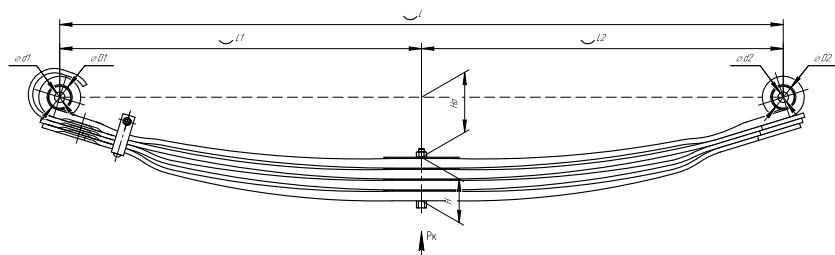

Front leaf spring for Mercedes Actros 1831-1850, 4140-4148 4 leaves

Specifications

OEM	A6593200502
Top-3 models	Actros
Number of leaves	4
Maximum load, Pk, tons	3
Total weight, kilos	95
Working length of the leaf spring, L, mm	1800
L1, mm	900
L2, mm	900
Total thickness, H, mm	104
Ho, mm	143
D1, mm	60
d1 bushing inner diameter, mm	24,5
D2, mm	60
d2 bushing inner diameter, mm	24,5
Schoemacker	33666000
Weweler	F020T595ZA75
OMK number	OMK690007397

All separate leaves for this leaf spring are available for purchase. Please see the details on the 386 – 547 pages.