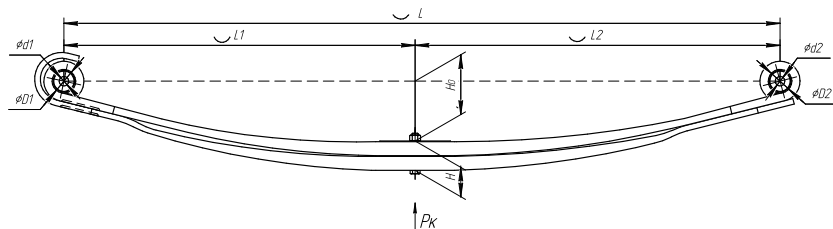

Front leaf spring for Renault Premium 2, Kerax 2 leaves

All separate leaves for this leaf spring are available for purchase. Please see the details on the 386 – 547 pages.

Specifications

OEM	7482401378
Top-3 models	Premium 2, Kerax
Number of leaves	2
Maximum load, Pk, tons	3,3
Total weight, kilos	75,2
Working length of the leaf spring, L, mm	1830
L1, mm	905
L2, mm	925
Total thickness, H, mm	75
Ho, mm	154
D1, mm	60
d1 bushing inner diameter, mm	24,5
D2, mm	60,0
d2 bushing inner diameter, mm	24,5
Schoemacker	85012700
Weweler	F023T225ZA75
OMK number	OMK690005100