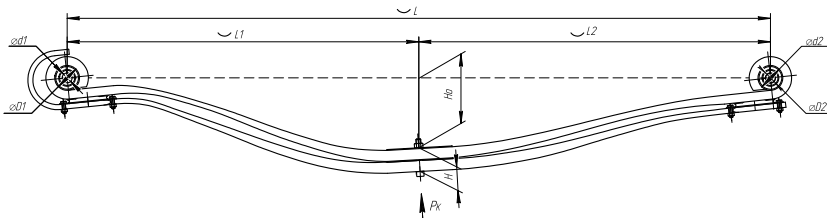

Front leaf spring for Volvo FH 2 leaves

All separate leaves for this leaf spring are available for purchase. Please see the details on the 386 – 547 pages.

Specifications

OEM	257940
Top-3 models	FH
Number of leaves	2
Maximum load, Pk, tons	2,3
Total weight, kilos	57,2
Working length of the leaf spring, L, mm	1720
L1, mm	860
L2, mm	860
Total thickness, H, mm	60
H0, mm	171
D1, mm	60
d1 bushing inner diameter, mm	24,5
D2, mm	60
d2 bushing inner diameter, mm	24,5
Schoemacker	09770000
Weweler	F022T473ZA75
OMK number	OMK690007574