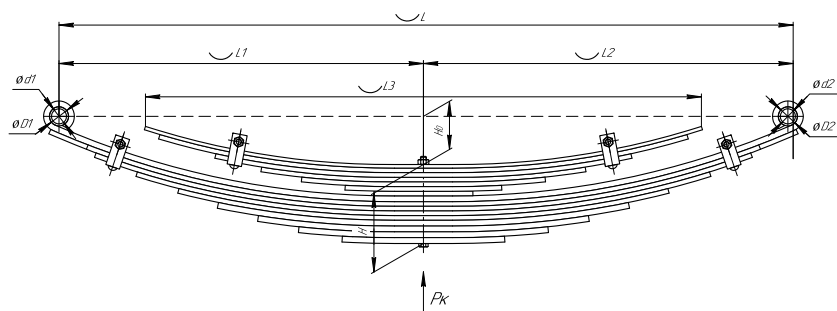

▼ **SEPARATE LEAVES**

Rear leaf spring for BAW 1044 16 leaves

Specifications

OEM	BP10442951211
Top-3 models	1044
Number of leaves	16
Total weight, kilos	55,1
Working length of the leaf spring, L, mm	1300
L1, mm	650
L2, mm	650
L3, mm	972
Total thickness, H, mm	136
H0, mm	83
D1, mm	33
d1 bushing inner diameter, mm	26
D2, mm	33,0
d2 bushing inner diameter, mm	26
OMK number	OMK690003592

All separate leaves for this leaf spring are available for purchase.
Please see the details on the 386 – 547 pages.