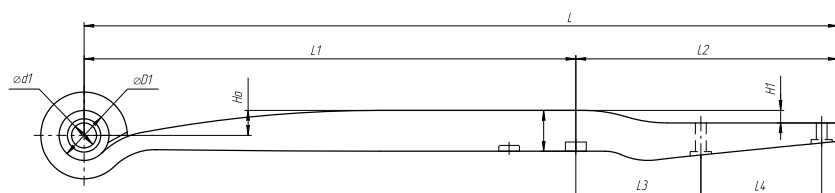

Trailing arm for Schmitz an analogue for 1188344

Specifications

OEM	1188344
Number of leaves	1
Total weight, kilos	31,4
Working length of the leaf spring, L, mm	905
L1, mm	590
L2, mm	315
L3, mm	150
L4, mm	145
Total thickness, H, mm	48
Ho, mm	30
H1, mm	15
D1, mm	60
d1 bushing inner diameter, mm	30
Schoemacker	26612100
Weweler	F001A037PK75
OMK number	OMK690007341