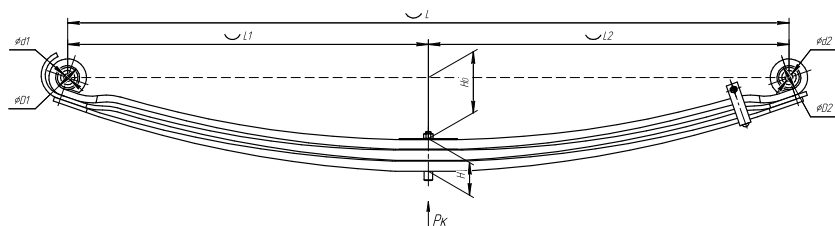

Front leaf spring for Iveco EuroTrakker 3 leaves

All separate leaves for this leaf spring are available for purchase. Please see the details on the 386 – 547 pages.

Specifications

OEM	8169109
Top-3 models	EuroTrakker
Number of leaves	3
Maximum load, Pk, tons	4,587
Total weight, kilos	106
Working length of the leaf spring, L, mm	1900
L1, mm	950
L2, mm	950
Total thickness, H, mm	100
Ho, mm	138
D1, mm	60
d1 bushing inner diameter, mm	20
D2, mm	60,0
d2 bushing inner diameter, mm	20
Schoemacker	66984000
Weweler	F011T373ZA75
OMK number	OMK690005285