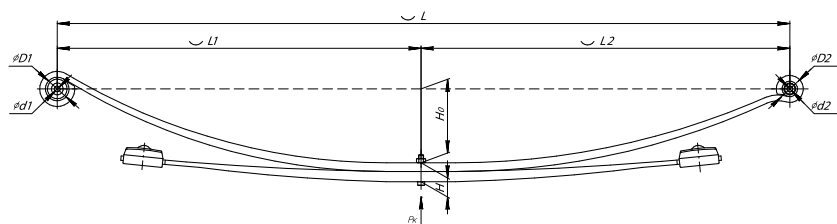

▼ **SEPARATE LEAVES**

Rear leaf spring for Mercedes Sprinter 310-314, 408-414 2 leaves

All separate leaves for this leaf spring are available for purchase. Please see the details on the 386 – 547 pages.

Specifications

OEM	A9033200606
Top-3 models	Sprinter 310-314, 408-414
Number of leaves	2
Total weight, kilos	24,1
Working length of the leaf spring, L, mm	1490
L1, mm	740
L2, mm	750
Total thickness, H, mm	38,5
Ho, mm	150
D1, mm	50
d1 bushing inner diameter, mm	12
D2, mm	31,0
d2 bushing inner diameter, mm	12
Schoemacker	33715000
Weweler	F020T886ZA75
OMK number	OMK690007233