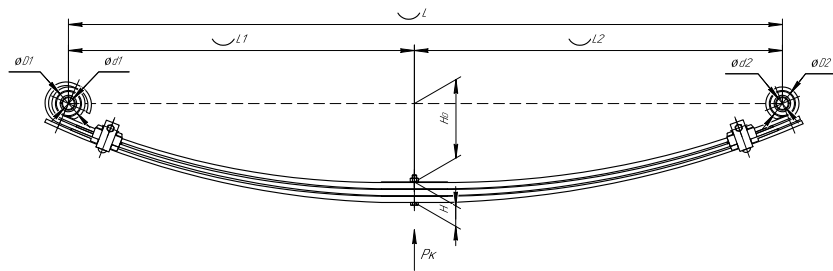

▼ **SEPARATE LEAVES**

Rear leaf spring for UAZ 3163 3 leaves

All separate leaves for this leaf spring are available for purchase. Please see the details on the 386 – 547 pages.

Specifications

OEM	3163-2912010-02
Top-3 models	3163
Number of leaves	3
Maximum load, Pk, tons	0,55
Total weight, kilos	17,3
Working length of the leaf spring, L, mm	1350
L1, mm	650
L2, mm	700
Total thickness, H, mm	37,2
Ho, mm	142
D1, mm	45
d1 bushing inner diameter, mm	21,4
D2, mm	45
d2 bushing inner diameter, mm	21,4
OMK number	OMK690007429