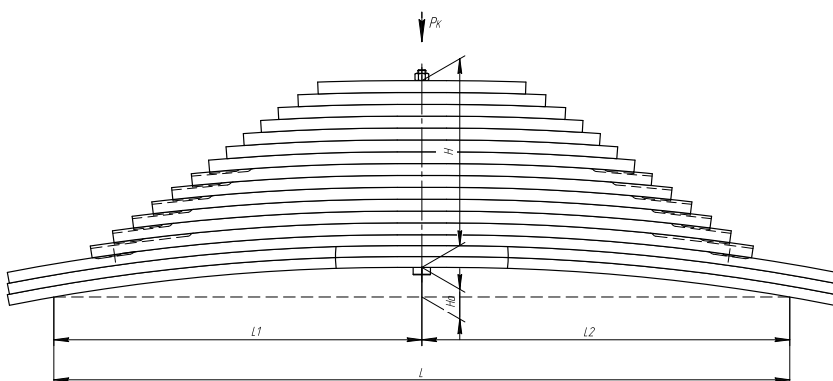

Rear leaf spring for Iveco Trakker 16 leaves

Specifications

Top-3 models	Trakker
Number of leaves	16
Maximum load, Pk, tons	18
Total weight, kilos	255,1
Working length of the leaf spring, L, mm	1490
L1, mm	745
L2, mm	745
Total thickness, H, mm	378
H0, mm	60
OMK number	OMK690007605