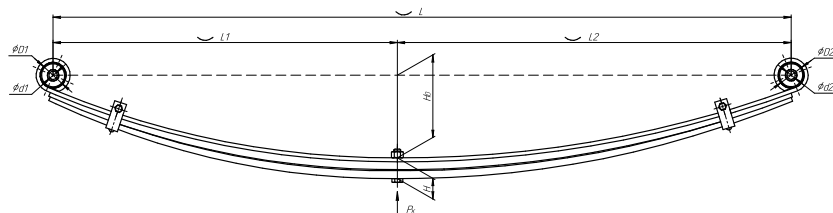

Rear leaf spring for GAZ 2705, 3221, 3302 3 leaves

All separate leaves for this leaf spring are available for purchase. Please see the details on the 386 – 547 pages.

Specifications

OEM	3221-2912010-04
Top-3 models	2705, 3221, 3302
Number of leaves	3
Maximum load, Pk, tons	0,9
Total weight, kilos	30,1
Working length of the leaf spring, L, mm	1500
L1, mm	700
L2, mm	800
Total thickness, H, mm	40,8
Ho, mm	171
D1, mm	53
d1 bushing inner diameter, mm	17
D2, mm	53
d2 bushing inner diameter, mm	17
OMK number	OMK690004864