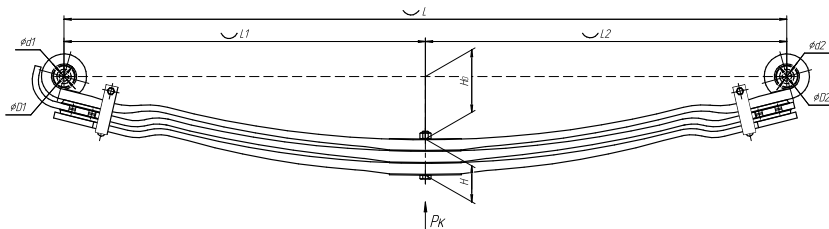

Front leaf spring for MAN TGA, TGS 3 leaves

All separate leaves for this leaf spring are available for purchase. Please see the details on the 386 – 547 pages.

Specifications

OEM	81434026343
Top-3 models	TGA, TGS
Number of leaves	3
Maximum load, Pk, tons	3,5
Total weight, kilos	86,4
Working length of the leaf spring, L, mm	1850
L1, mm	925
L2, mm	925
Total thickness, H, mm	91
Ho, mm	155
D1, mm	63
d1 bushing inner diameter, mm	24
D2, mm	63,0
d2 bushing inner diameter, mm	24
Schoemacker	73052000
Weweler	F088T475WA75
OMK number	OMK690004980