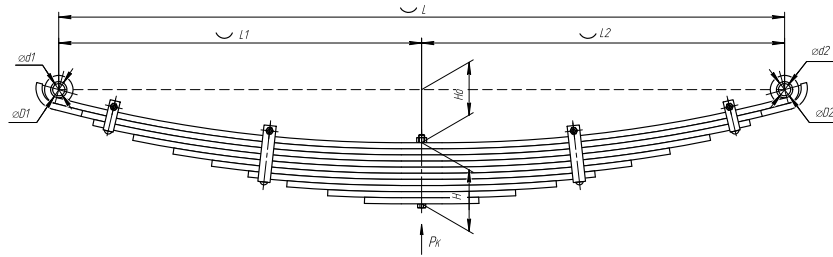

▼ **SEPARATE LEAVES**

Front leaf spring for Shaanxi F2000 10 leaves

All separate leaves for this leaf spring are available for purchase. Please see the details on the 386 – 547 pages.

Specifications

OEM	DZ9100529008
Top-3 models	F2000
Number of leaves	10
Maximum load, Pk, tons	4,28
Total weight, kilos	130,2
Working length of the leaf spring, L, mm	1800
L1, mm	900
L2, mm	900
Total thickness, H, mm	160
Ho, mm	130
D1, mm	40
d1 bushing inner diameter, mm	30
D2, mm	40
d2 bushing inner diameter, mm	30
OMK number	OMK690007548