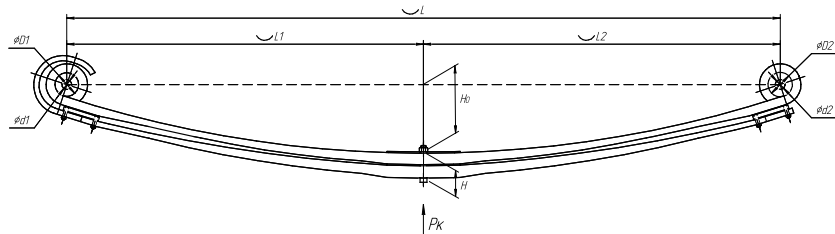

▼ **SEPARATE LEAVES**

Front leaf spring for DAF XF 105 2 leaves

All separate leaves for this leaf spring are available for purchase. Please see the details on the 386 – 547 pages.

Specifications

OEM	1381683
Top-3 models	XF 105
Number of leaves	2
Maximum load, Pk, tons	1,8
Total weight, kilos	59,4
Working length of the leaf spring, L, mm	1800
L1, mm	900
L2, mm	900
Total thickness, H, mm	64
Ho, mm	170
D1, mm	60
d1 bushing inner diameter, mm	24
D2, mm	60,0
d2 bushing inner diameter, mm	24
Schoemacker	29340000
Weweler	F017T765ZA75
OMK number	OMK690004932