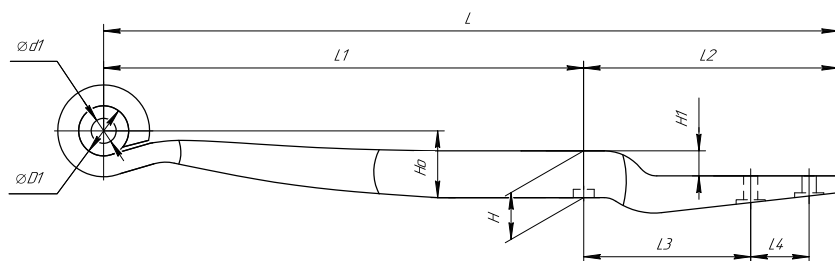

Trailing arm for BPW an analogue for 05.082.13.90.0

Specifications

OEM	05.082.13.90.0
Number of leaves	1
Total weight, kilos	25,4
Working length of the leaf spring, L, mm	880
L1, mm	575
L2, mm	305
L3, mm	200
L4, mm	70
Total thickness, H, mm	56
H0, mm	80
H1, mm	30
D1, mm	59,5
d1 bushing inner diameter, mm	30
Schoemacker	88170400
Weweler	F179Z251ZA75
OMK number	OMK690007381