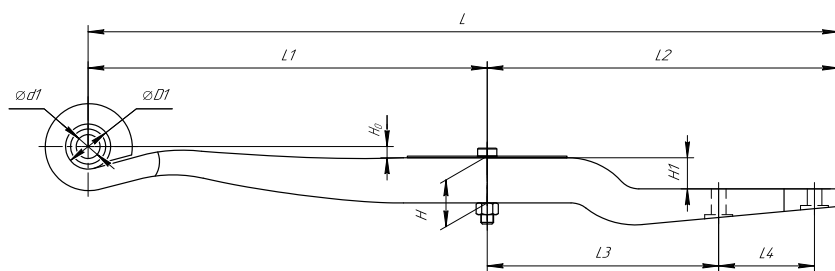

Trailing arm for a Gigant trailer an analogue for 700649005

Specifications

OEM	700649005
Number of leaves	1
Total weight, kilos	37,5
Working length of the leaf spring, L, mm	940
L1, mm	500
L2, mm	440
L3, mm	290
L4, mm	120
Total thickness, H, mm	58,5
H0, mm	14
H1, mm	39
D1, mm	57
d1 bushing inner diameter, mm	30
OMK number	OMK690005054