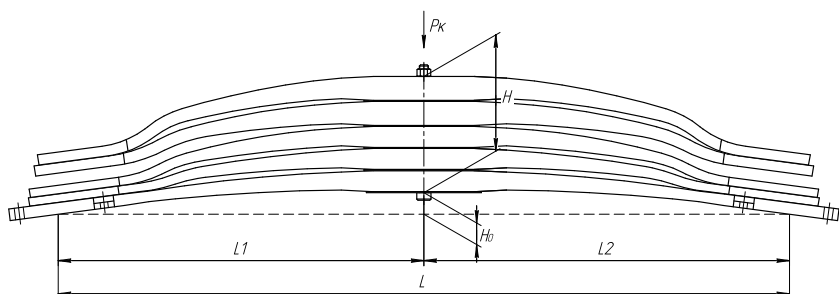

Rear leaf spring for Mercedes Actros 3331-3351 5 leaves

Specifications

OEM	6623200005
Top-3 models	Actros 3331-3351, Actros 4140-4148
Number of leaves	5
Maximum load, Pk, tons	18,5
Total weight, kilos	184,9
Working length of the leaf spring, L, mm	1460
L1, mm	730
L2, mm	730
Total thickness, H, mm	232
Ho, mm	43
Schoemacker	33649000
Weweler	F021T032ZA70
OMK number	OMK690005158

All separate leaves for this leaf spring are available for purchase. Please see the details on the 386 – 547 pages.