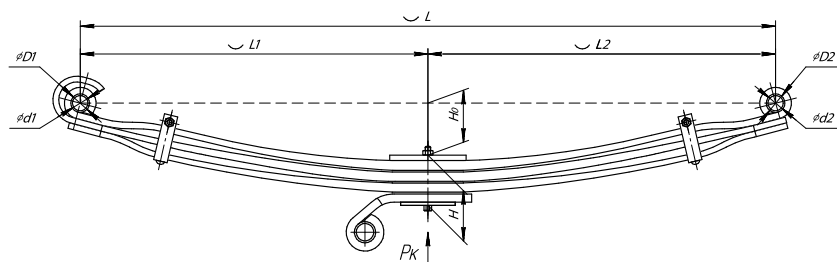

Front leaf spring for Hyundai HD 120 4 leaves (правая)

All separate leaves for this leaf spring are available for purchase. Please see the details on the 386 – 547 pages.

Specifications

OEM	54110-6A051
Top-3 models	HD 120
Number of leaves	4
Maximum load, Pk, tons	1,86
Total weight, kilos	35,8
Working length of the leaf spring, L, mm	1300
L1, mm	650
L2, mm	650
Total thickness, H, mm	89
H₀, mm	105
D1, mm	34
d1 bushing inner diameter, mm	27,5
D2, mm	34,0
d2 bushing inner diameter, mm	27,5
D3, mm	38,7
d3 внутр. диаметр втулки ушка, mm	32
OMK number	OMK690007215