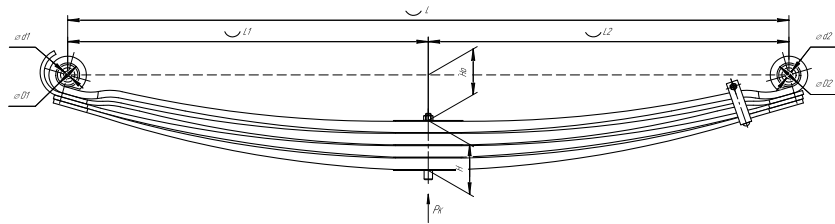

▼ **SEPARATE LEAVES**

Front leaf spring for Iveco Trakker 4 leaves

Specifications

Top-3 models	Trakker 10x10
Number of leaves	4
Maximum load, Pk, tons	5,4
Total weight, kilos	119,6
Working length of the leaf spring, L, mm	1900
L1, mm	950
L2, mm	950
Total thickness, H, mm	129
H0, mm	118
D1, mm	60
d1 bushing inner diameter, mm	20
D2, mm	60
d2 bushing inner diameter, mm	20
OMK number	OMK690007261

All separate leaves for this leaf spring are available for purchase. Please see the details on the 386 – 547 pages.