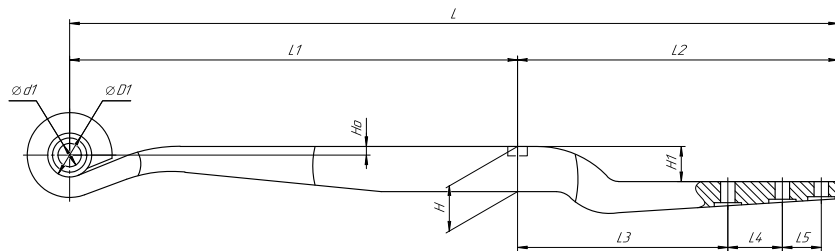

Trailing arm for BPW an analogue for 05.082.13.75.1

Specifications

Number of leaves	1
Total weight, kilos	36,2
Working length of the leaf spring, L, mm	987
L1, mm	575
L2, mm	412
L3, mm	270
L4, mm	70
L5, mm	50
Total thickness, H, mm	58
H0, mm	11
H1, mm	45
D1, mm	56,5
d1 bushing inner diameter, mm	30
OMK number	OMK690005000