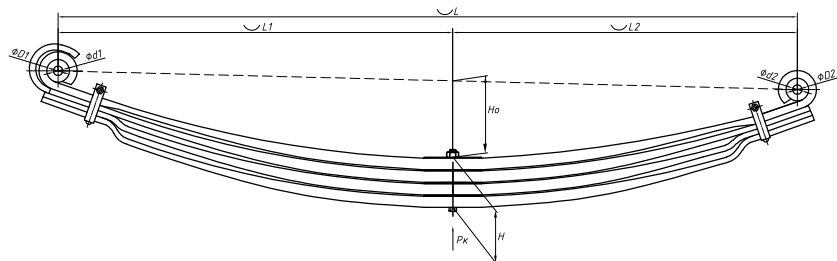

Front leaf spring for Mercedes Actros 3331-3360 4 leaves

Specifications

OEM	A9443200702
Top-3 models	Actros 3331-3360, Actros 2031-2048
Number of leaves	4
Maximum load, Pk, tons	4,078
Total weight, kilos	91,1
Working length of the leaf spring, L, mm	1800
L1, mm	970
L2, mm	830
Total thickness, H, mm	112
Ho, mm	61
D1, mm	60
d1 bushing inner diameter, mm	24,5
D2, mm	60,0
d2 bushing inner diameter, mm	24,5
Schoemacker	33872000
Weweler	F020T809ZA75
OMK number	OMK690004363

All separate leaves for this leaf spring are available for purchase. Please see the details on the 386 – 547 pages.