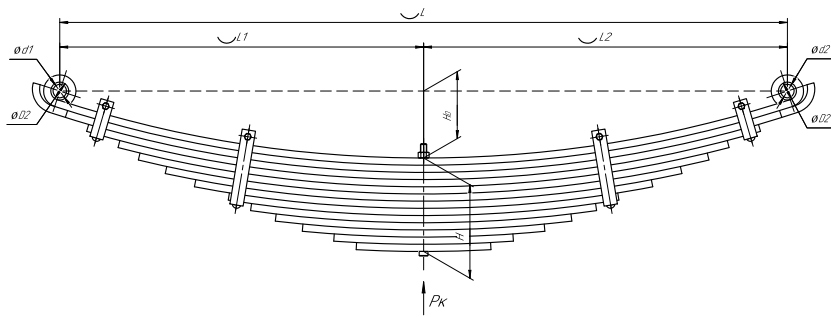

Front right leaf spring for Shaanxi Delong E-3 13 leaves

All separate leaves for this leaf spring are available for purchase. Please see the details on the 386 – 547 pages.

Specifications

OEM	DZ9118529002
Top-3 models	Delong E-3
Number of leaves	13
Maximum load, Pk, tons	6,5
Total weight, kilos	152,4
Working length of the leaf spring, L, mm	1660
L1, mm	830
L2, mm	830
Total thickness, H, mm	208
Ho, mm	125
D1, mm	40
d1 bushing inner diameter, mm	30
D2, mm	40
d2 bushing inner diameter, mm	30
OMK number	OMK690007377