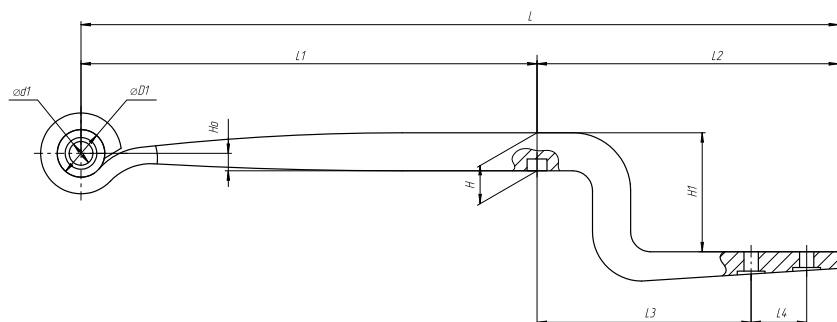

▼ **SEPARATE LEAVES**

Trailing arm for BPW an analogue for 05.082.12.93.0

Specifications

OEM	05.082.12.93.0
Number of leaves	1
Total weight, kilos	33,4
Working length of the leaf spring, L, mm	955
L1, mm	575
L2, mm	380
L3, mm	270
L4, mm	70
Total thickness, H, mm	48
Ho, mm	22
H1, mm	150
D1, mm	59,5
d1 bushing inner diameter, mm	30
Schoemacker	88134200
Weweler	F179Z204ZA75
OMK number	OMK690007318