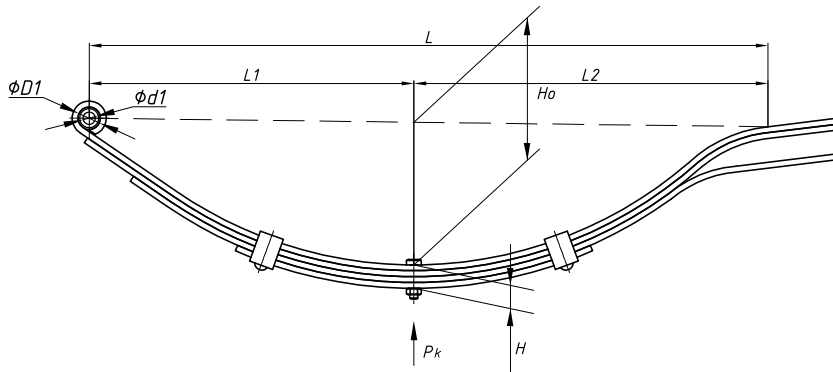

Rear leaf spring for an AL-KO trailer 4 leaves

Specifications

OEM	1337371
Number of leaves	4
Maximum load, Pk, tons	0,375
Total weight, kilos	6,5
Working length of the leaf spring, L, mm	705
L1, mm	332
L2, mm	373
Total thickness, H, mm	24
Ho, mm	150
D1, mm	23
d1 bushing inner diameter, mm	12,6
OMK number	OMK690003332

All separate leaves for this leaf spring are available for purchase. Please see the details on the 386 – 547 pages.