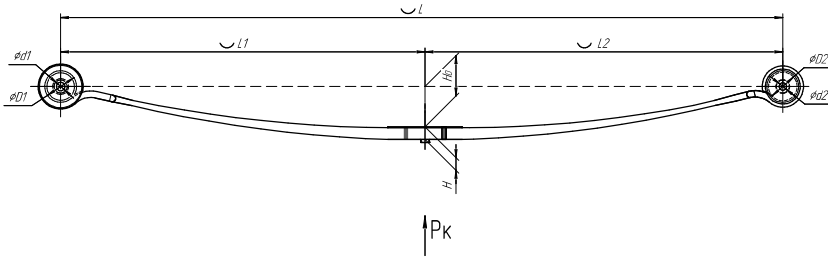

▼ **SEPARATE LEAVES**

Rear leaf spring for Ford Transit 1 leaf

Specifications

OEM	1C155560EE
Top-3 models	Transit
Number of leaves	1
Maximum load, Pk, tons	0,719
Total weight, kilos	13,8
Working length of the leaf spring, L, mm	1376
L1, mm	694
L2, mm	682
Total thickness, H, mm	24
Ho, mm	76
D1, mm	58
d1 bushing inner diameter, mm	16
D2, mm	54,0
d2 bushing inner diameter, mm	14
Schoemacker	56504000
OMK number	OMK690004972