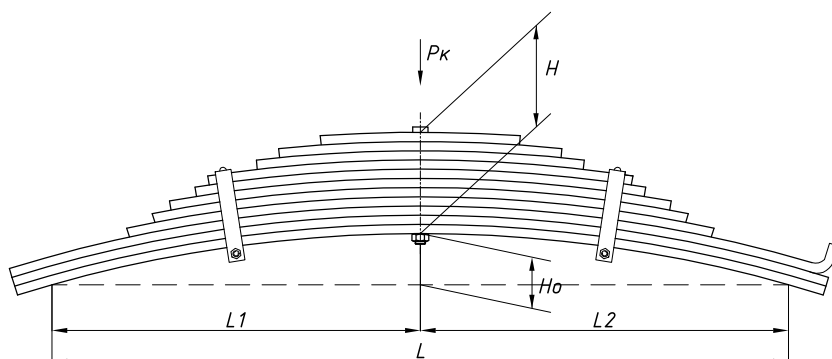

Rear leaf spring for BPW 11 leaves

Specifications

OEM	05.082.04.02.0
Number of leaves	11
Maximum load, Pk, tons	5,3
Total weight, kilos	77
Working length of the leaf spring, L, mm	960
L1, mm	480
L2, mm	480
Total thickness, H, mm	132
Ho, mm	50
Schoemacker	88072100
Weweler	A179Z149ZA70
OMK number	OMK690004482

All separate leaves for this leaf spring are available for purchase. Please see the details on the 386 – 547 pages.