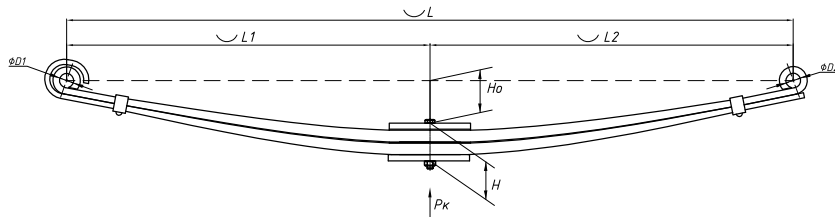

Front leaf spring for Ashok 2 leaves

Specifications

OEM	F9F02615
Number of leaves	2
Maximum load, Pk, tons	1,55
Total weight, kilos	33,8
Working length of the leaf spring, L, mm	1448
L1, mm	724
L2, mm	724
Total thickness, H, mm	74
H0, mm	84
D1, mm	28,7
D2, mm	28,7
OMK number	OMK690000724

All separate leaves for this leaf spring are available for purchase.
Please see the details on the 386 – 547 pages.