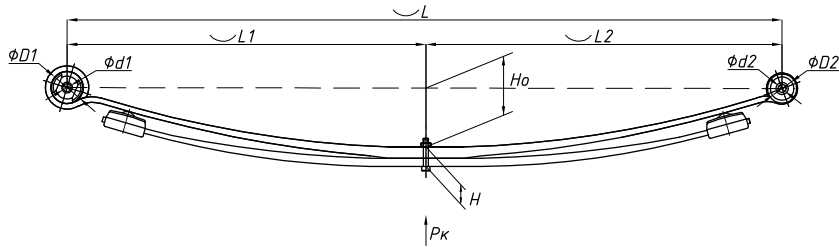

▼ **SEPARATE LEAVES**

Rear leaf spring for Peugeot Boxer 3, Fiat Ducato 250 2 leaves

Specifications

OEM	1350011080
Top-3 models	Boxer 3, Citroen Jumper, Fiat Ducato 250
Number of leaves	2
Maximum load, Pk, tons	0,7
Total weight, kilos	24,8
Working length of the leaf spring, L, mm	1425
L1, mm	715
L2, mm	710
Total thickness, H, mm	40
H0, mm	125
D1, mm	64
d1 bushing inner diameter, mm	16
D2, mm	40,0
d2 bushing inner diameter, mm	16
OMK number	OMK690003497

All separate leaves for this leaf spring are available for purchase. Please see the details on the 386 – 547 pages.