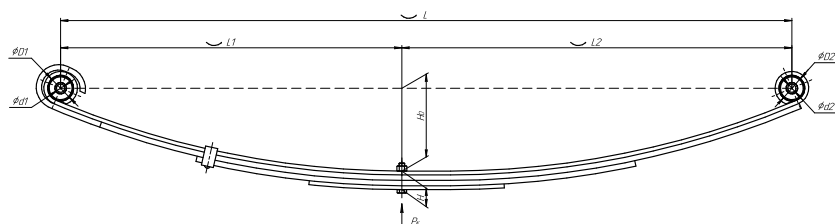

Front leaf spring for GAZ 2705, 3221, 3302 4 leaves

All separate leaves for this leaf spring are available for purchase. Please see the details on the 386 – 547 pages.

Specifications

OEM	3302-2902010-06
Top-3 models	2705, 3221, 3302
Number of leaves	4
Maximum load, Pk, tons	0,5
Total weight, kilos	28,2
Working length of the leaf spring, L, mm	1500
L1, mm	700
L2, mm	800
Total thickness, H, mm	38
Ho, mm	170
D1, mm	53
d1 bushing inner diameter, mm	17
D2, mm	53
d2 bushing inner diameter, mm	17
OMK number	OMK690004198