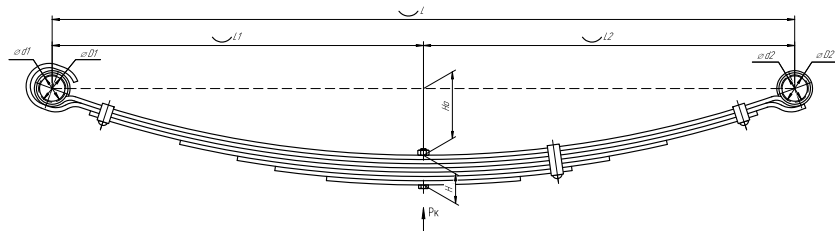

▼ SEPARATE LEAVES

Rear leaf spring for UAZ 469, 3151 7 leaves

All separate leaves for this leaf spring are available for purchase. Please see the details on the 386 – 547 pages.

Specifications

OEM	4695Г-2912012-01
Top-3 models	469, 3151
Number of leaves	7
Maximum load, Pk, tons	0,424
Total weight, kilos	19,4
Working length of the leaf spring, L, mm	1250
L1, mm	625
L2, mm	625
Total thickness, H, mm	49
Ho, mm	112
D1, mm	45
d1 bushing inner diameter, mm	42
D2, mm	45
d2 bushing inner diameter, mm	42
OMK number	OMK690007493