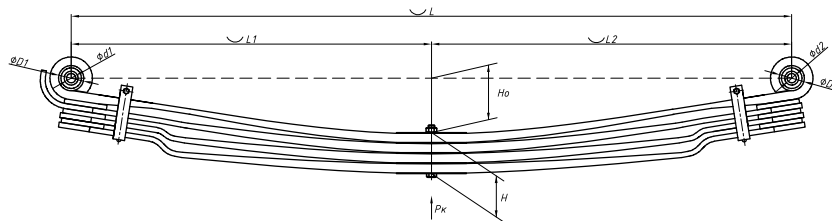

Front leaf spring for MAN TGA 4 leaves

All separate leaves for this leaf spring are available for purchase. Please see the details on the 386 – 547 pages.

Specifications

OEM	81434026233
Top-3 models	TGA
Number of leaves	4
Maximum load, Pk, tons	4,5
Total weight, kilos	115,2
Working length of the leaf spring, L, mm	1850
L1, mm	925
L2, mm	925
Total thickness, H, mm	118
Ho, mm	170
D1, mm	64,1
d1 bushing inner diameter, mm	24
D2, mm	64,1
d2 bushing inner diameter, mm	24
Schoemacker	72990000
Weweler	F088T371ZA75
OMK number	OMK690003558