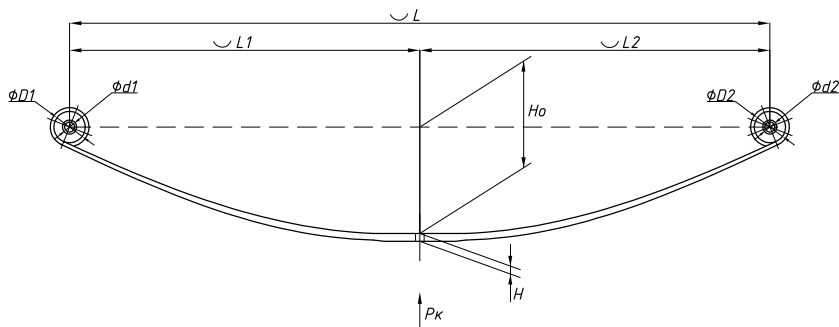

Rear leaf spring for a trailer 1 leaf

Specifications

OEM	751401TR-2912012-10
Number of leaves	1
Maximum load, P_k, tons	0,4
Total weight, kilos	9,6
Working length of the leaf spring, L, mm	1200
L1, mm	600
L2, mm	600
Total thickness, H, mm	14,5
H₀, mm	150
D1, mm	53
d1 bushing inner diameter, mm	17
D2, mm	53
d2 bushing inner diameter, mm	17
OMK number	OMK690004671