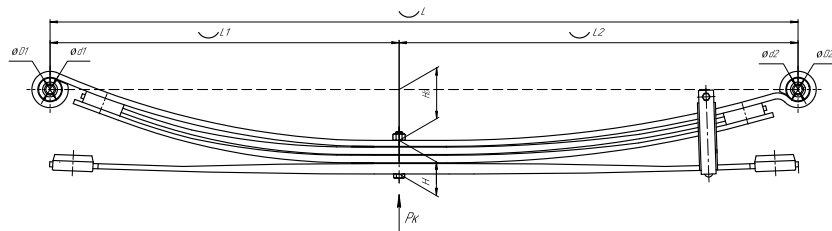

▼ **SEPARATE LEAVES**

Rear leaf spring for GAZ NEXT A65R32 4 leaves

All separate leaves for this leaf spring are available for purchase. Please see the details on the 386 – 547 pages.

Specifications

OEM	A65R32-2912010-10
Top-3 models	2705, 3302
Number of leaves	4
Maximum load, Pk, tons	1,51
Total weight, kilos	47,2
Working length of the leaf spring, L, mm	1500
L1, mm	700
L2, mm	800
Total thickness, H, mm	67,5
Ho, mm	110
D1, mm	50
d1 bushing inner diameter, mm	17
D2, mm	50
d2 bushing inner diameter, mm	17
OMK number	OMK690007407