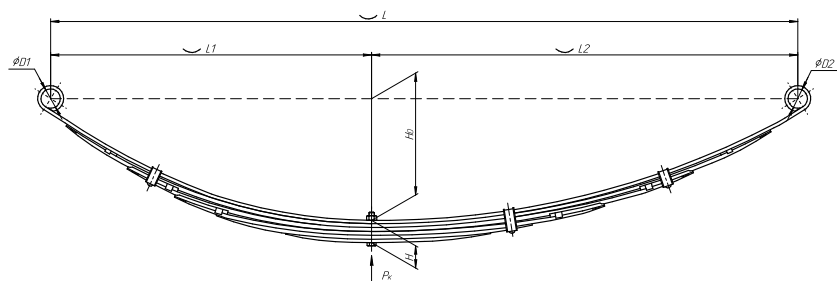

Rear leaf spring for GAZ 3102, 3110, 24 6 leaves

Specifications

OEM	2402-2912012-01
Top-3 models	3102, 3110, 24
Number of leaves	6
Maximum load, Pk, tons	0,4
Total weight, kilos	17,4
Working length of the leaf spring, L, mm	1350
L1, mm	580
L2, mm	770
Total thickness, H, mm	40
Ho, mm	220
D1, mm	35
D2, mm	35
OMK number	OMK690000271

All separate leaves for this leaf spring are available for purchase.
Please see the details on the 386 – 547 pages.