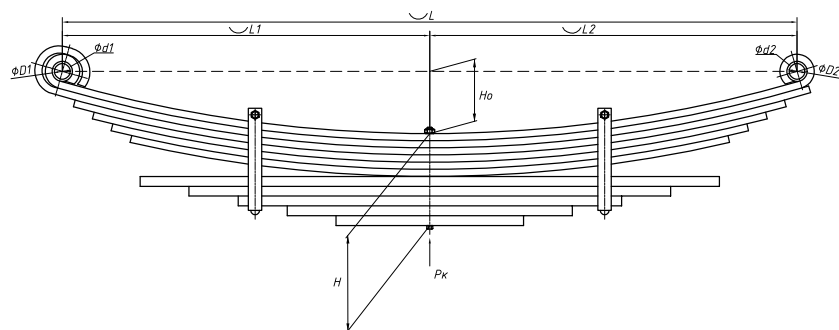

Rear leaf spring for Scania PGRT-series 11 leaves

Specifications

OEM	1893986
Top-3 models	4-series, PGRT-series
Number of leaves	11
Maximum load, Pk, tons	6,9
Total weight, kilos	207,4
Working length of the leaf spring, L, mm	1705
L1, mm	852,5
L2, mm	852,5
Total thickness, H, mm	206
Ho, mm	161
D1, mm	45
d1 bushing inner diameter, mm	36
D2, mm	45
d2 bushing inner diameter, mm	36
Schoemacker	90215000
Weweler	A010T258ZA75
OMK number	OMK690003337

All separate leaves for this leaf spring are available for purchase. Please see the details on the 386 – 547 pages.