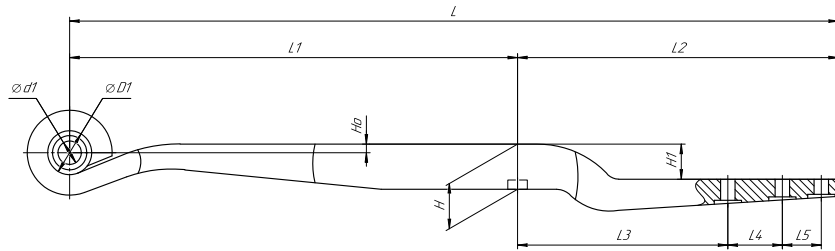

▼ **SEPARATE LEAVES**

Trailing arm for BPW an analogue for 05.082.13.75.1

Specifications

OEM	05.082.13.75.1
Number of leaves	1
Total weight, kilos	36,2
Working length of the leaf spring, L, mm	987
L1, mm	575
L2, mm	412
L3, mm	270
L4, mm	70
L5, mm	50
Total thickness, H, mm	58
H0, mm	11
H1, mm	45
D1, mm	56,5
d1 bushing inner diameter, mm	30
Schoemacker	88158400
Weweler	F179Z244ZA75
OMK number	OMK690004999