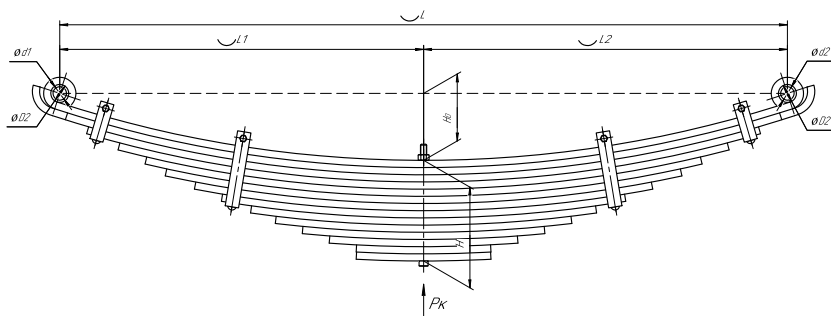

Front left leaf spring for Shaanxi Delong E-3 14 leaves

All separate leaves for this leaf spring are available for purchase. Please see the details on the 386 – 547 pages.

Specifications

OEM	DZ9118529001
Top-3 models	Delong E-3
Number of leaves	14
Maximum load, Pk, tons	6,5
Total weight, kilos	155,6
Working length of the leaf spring, L, mm	1660
L1, mm	830
L2, mm	830
Total thickness, H, mm	224
Ho, mm	155
D1, mm	40
d1 bushing inner diameter, mm	30
D2, mm	40
d2 bushing inner diameter, mm	30
OMK number	OMK690007376