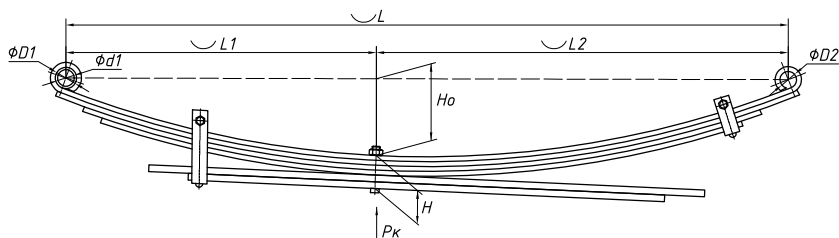

▼ **SEPARATE LEAVES**

Rear leaf spring for Hyundai Porter 1, H-100 6 leaves

Specifications

OEM	55100-4B100
Top-3 models	Porter 1, H-100
Number of leaves	6
Total weight, kilos	27,7
Working length of the leaf spring, L, mm	1200
L1, mm	515
L2, mm	685
Total thickness, H, mm	54
Ho, mm	115
D1, mm	34,7
d1 bushing inner diameter, mm	28
OMK number	OMK690004632

All separate leaves for this leaf spring are available for purchase. Please see the details on the 386 – 547 pages.