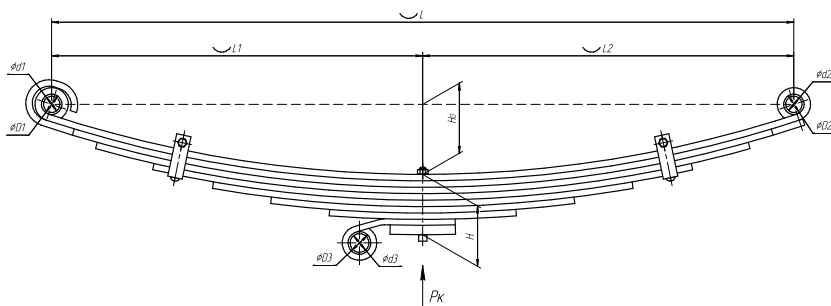

Front leaf spring for Hyundai HD 120 9 leaves

All separate leaves for this leaf spring are available for purchase. Please see the details on the 386 – 547 pages.

Specifications

OEM	54100-6A010
Top-3 models	HD 120
Number of leaves	8
Maximum load, Pk, tons	1,75
Total weight, kilos	42,3
Working length of the leaf spring, L, mm	1300
L1, mm	650
L2, mm	650
Total thickness, H, mm	103
Ho, mm	120
D1, mm	33,7
d1 bushing inner diameter, mm	27,5
D2, mm	33,7
d2 bushing inner diameter, mm	27,5
D3, mm	38,7
d3 внутр. диаметр втулки ушка, mm	32
OMK number	OMK690005301