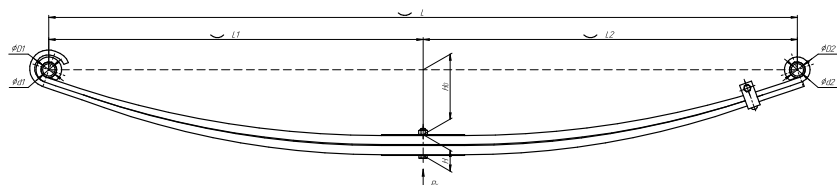

▼ SEPARATE LEAVES

Front leaf spring for KAVZ 4238 2 leaves

All separate leaves for this leaf spring are available for purchase. Please see the details on the 386 – 547 pages.

Specifications

OEM	4238-2902012
Top-3 models	4238
Number of leaves	2
Maximum load, Pk, tons	1,73
Total weight, kilos	44
Working length of the leaf spring, L, mm	1800
L1, mm	900
L2, mm	900
Total thickness, H, mm	50
H0, mm	156
D1, mm	37,7
d1 bushing inner diameter, mm	30
D2, mm	37,7
d2 bushing inner diameter, mm	30
OMK number	OMK690000286