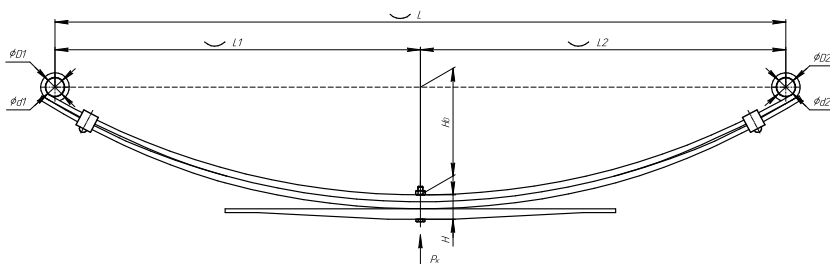

Rear leaf spring for VIS 2349 3 leaves

All separate leaves for this leaf spring are available for purchase. Please see the details on the 386 – 547 pages.

Specifications

OEM	23490-2912012
Top-3 models	2349
Number of leaves	3
Maximum load, Pk, tons	0,65
Total weight, kilos	11
Working length of the leaf spring, L, mm	1200
L1, mm	600
L2, mm	600
Total thickness, H, mm	37
H0, mm	170
D1, mm	30
d1 bushing inner diameter, mm	28,5
D2, mm	30
d2 bushing inner diameter, mm	28,5
OMK number	OMK690004739