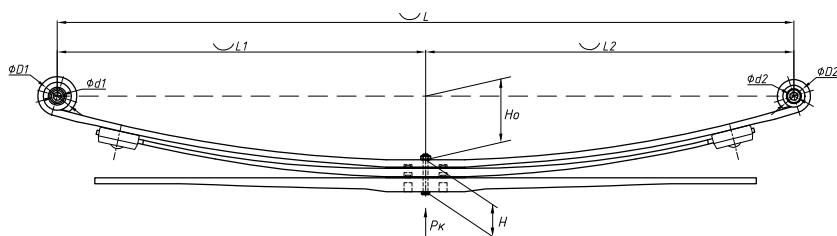

Rear leaf spring for Mercedes Sprinter 509-519 3 leaves

All separate leaves for this leaf spring are available for purchase. Please see the details on the 386 – 547 pages.

Specifications

OEM	A9063200206
Top-3 models	Sprinter 509-519
Number of leaves	3
Maximum load, Pk, tons	1,6
Total weight, kilos	33,2
Working length of the leaf spring, L, mm	1480
L1, mm	740
L2, mm	740
Total thickness, H, mm	63,6
Ho, mm	155
D1, mm	47,5
d1 bushing inner diameter, mm	16
D2, mm	36,5
d2 bushing inner diameter, mm	16
Schoemacker	33781000
Weweler	F020T926ZA75
OMK number	OMK690003495