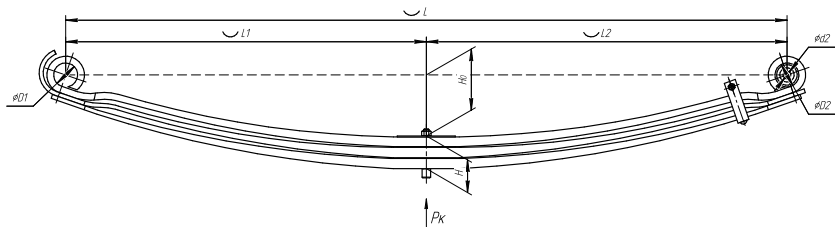

Front leaf spring for Iveco EuroTrakker 3 leaves

All separate leaves for this leaf spring are available for purchase. Please see the details on the 386 – 547 pages.

Specifications

OEM	8169109
Top-3 models	EuroTrakker
Number of leaves	3
Maximum load, Pk, tons	4,587
Total weight, kilos	97,4
Working length of the leaf spring, L, mm	1900
L1, mm	950
L2, mm	950
Total thickness, H, mm	100
Ho, mm	138
D1, mm	60
D2, mm	60,0
d2 bushing inner diameter, mm	20
Schoemacker	66984000
Weweler	F011T373ZA75
OMK number	OMK690005284