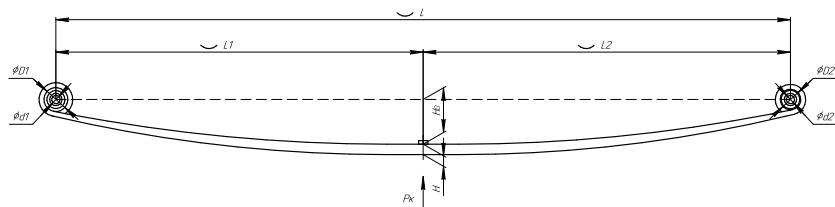

▼ **SEPARATE LEAVES**

Rear leaf spring for Fiat Ducato 244, Peugeot Boxer 2 1 leaf

Specifications

OEM	1311824080
Top-3 models	Ducato 244, Citroen Jumper, Peugeot Boxer 2
Number of leaves	1
Maximum load, Pk, tons	0,8
Total weight, kilos	15,2
Working length of the leaf spring, L, mm	1430
L1, mm	715
L2, mm	715
Total thickness, H, mm	20
H0, mm	87
D1, mm	46,5
d1 bushing inner diameter, mm	16
D2, mm	40
d2 bushing inner diameter, mm	16
Schoemacker	67331700
Weweler	F011T362ZA75
OMK number	OMK690000236