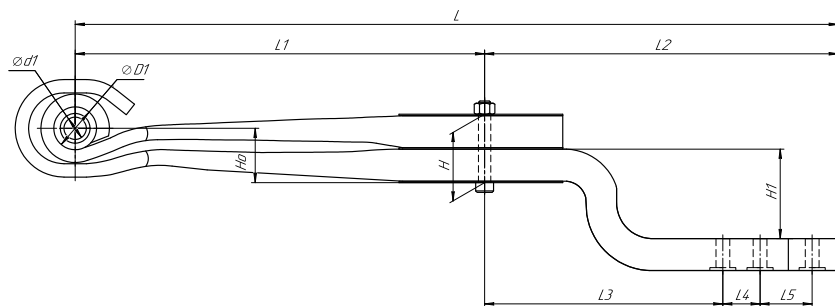

Trailing arm for BPW an analogue for 05.082.13.24.0 2 leaves

All separate leaves for this leaf spring are available for purchase. Please see the details on the 386 – 547 pages.

Specifications

OEM	05.082.13.24.0
Number of leaves	2
Total weight, kilos	58,5
Working length of the leaf spring, L, mm	1025
L1, mm	550
L2, mm	475
L3, mm	320
L4, mm	50
L5, mm	70
Total thickness, H, mm	92
Ho, mm	74
H1, mm	120
D1, mm	56,5
d1 bushing inner diameter, mm	30
Schoemacker	88136600
Weweler	F179Z208ZA75
OMK number	OMK690005293