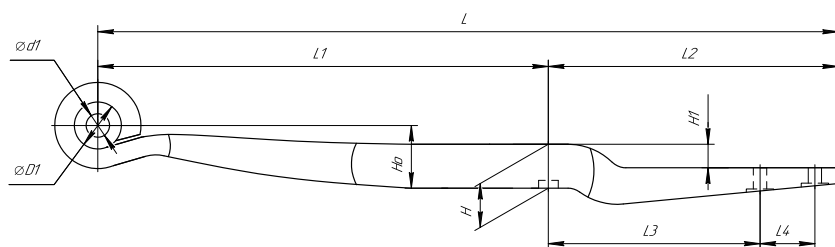

Trailing arm for BPW an analogue for 05.082.13.89.0

Specifications

OEM	05.082.13.89.0
Number of leaves	1
Total weight, kilos	26,9
Working length of the leaf spring, L, mm	945
L1, mm	575
L2, mm	370
L3, mm	270
L4, mm	70
Total thickness, H, mm	56
H0, mm	80
H1, mm	30
D1, mm	59,5
d1 bushing inner diameter, mm	30
Schoemacker	88170200
Weweler	F179Z232ZA75
OMK number	OMK690007382