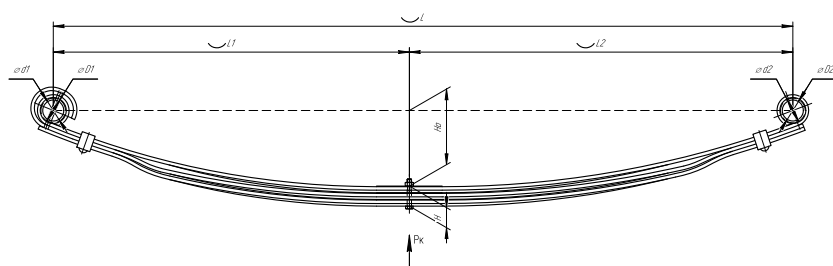

Rear leaf spring for UAZ 3163, 3160, 31512 3 leaves

All separate leaves for this leaf spring are available for purchase. Please see the details on the 386 – 547 pages.

Specifications

OEM	31512-2912010
Top-3 models	2206, 3303, 3909
Number of leaves	3
Maximum load, Pk, tons	0,515
Total weight, kilos	16,5
Working length of the leaf spring, L, mm	1350
L1, mm	650
L2, mm	700
Total thickness, H, mm	37,2
Ho, mm	138
D1, mm	45
d1 bushing inner diameter, mm	38,4
D2, mm	45
d2 bushing inner diameter, mm	38,4
OMK number	OMK690007462