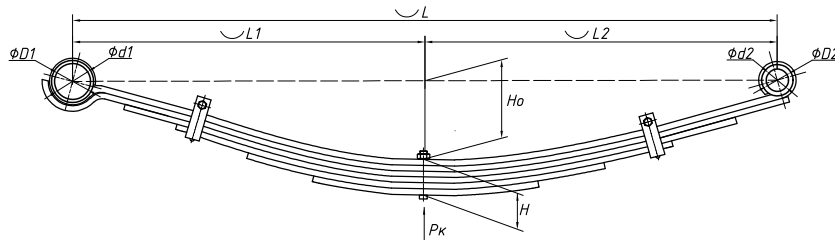

Rear leaf spring for Hyundai County 6 leaves

All separate leaves for this leaf spring are available for purchase. Please see the details on the 386 – 547 pages.

Specifications

OEM	55100-5A300
Top-3 models	County
Number of leaves	6
Maximum load, Pk, tons	1,35
Total weight, kilos	37,6
Working length of the leaf spring, L, mm	1360
L1, mm	680
L2, mm	680
Total thickness, H, mm	66
Ho, mm	88
D1, mm	59,3
d1 bushing inner diameter, mm	19
D2, mm	43,0
d2 bushing inner diameter, mm	40
OMK number	OMK690003340