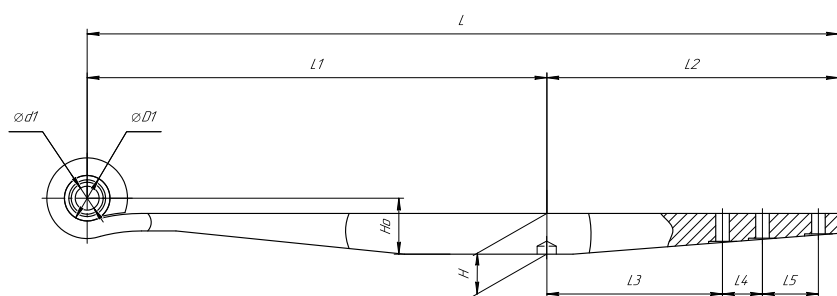

Trailing arm for BPW an analogue for 05.082.13.18.0

Specifications

OEM	05.082.13.18.0
Number of leaves	1
Total weight, kilos	34,8
Working length of the leaf spring, L, mm	940
L1, mm	575
L2, mm	365
L3, mm	220
L4, mm	50
L5, mm	70
Total thickness, H, mm	51
Ho, mm	70
D1, mm	56,5
d1 bushing inner diameter, mm	30
Schoemacker	88135900
Weweler	F179Z205ZA75
OMK number	OMK690004585