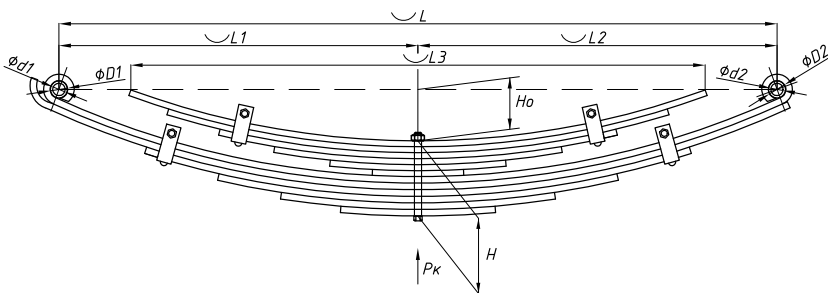

Rear leaf spring for BAW 1044 12 leaves

All separate leaves for this leaf spring are available for purchase. Please see the details on the 386 – 547 pages.

Specifications

OEM	BP10652950221
Top-3 models	1044
Number of leaves	12
Maximum load, Pk, tons	1,35
Total weight, kilos	49,2
Working length of the leaf spring, L, mm	1250
L1, mm	625
L2, mm	625
L3, mm	958
Total thickness, H, mm	126
Ho, mm	147
D1, mm	33
d1 bushing inner diameter, mm	26
D2, mm	33
d2 bushing inner diameter, mm	26
OMK number	OMK690003750