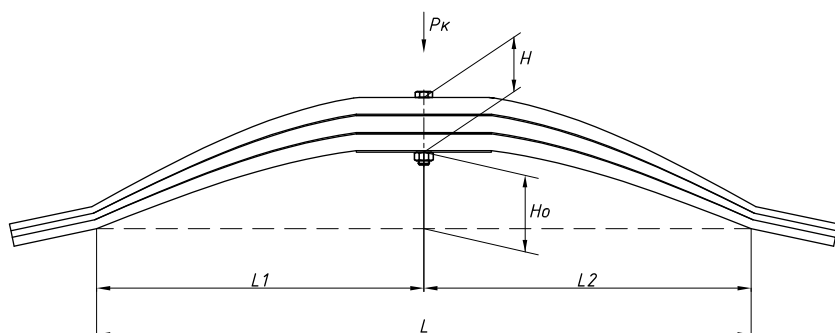

Rear leaf spring for BPW 3 leaves

Specifications

OEM	05.082.04.30.5
Number of leaves	3
Maximum load, Pk, tons	5
Total weight, kilos	48,9
Working length of the leaf spring, L, mm	970
L1, mm	485
L2, mm	485
Total thickness, H, mm	84
Ho, mm	50
Schoemacker	09901800
Weweler	F179Z176ZB70
OMK number	OMK690004583

All separate leaves for this leaf spring are available for purchase. Please see the details on the 386 – 547 pages.