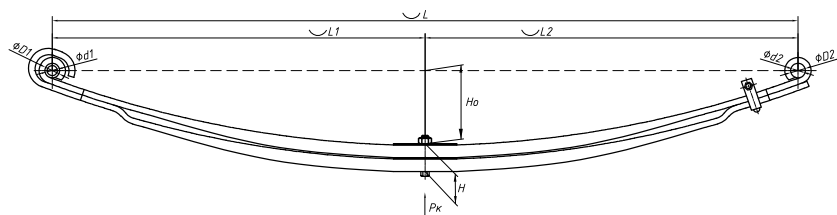

▼ SEPARATE LEAVES

Front leaf spring for Scania 4- и PGRT-series 2 leaves

All separate leaves for this leaf spring are available for purchase. Please see the details on the 386 – 547 pages.

Specifications

OEM	353174
Top-3 models	3-series, 4-series, PGRT-series
Number of leaves	2
Maximum load, Pk, tons	2,9
Total weight, kilos	62,9
Working length of the leaf spring, L, mm	1820
L1, mm	910
L2, mm	910
Total thickness, H, mm	70
Ho, mm	122
D1, mm	36
d1 bushing inner diameter, mm	24
D2, mm	36
d2 bushing inner diameter, mm	24
Schoemacker	90128000
Weweler	F010T181ZA75
OMK number	OMK690004664