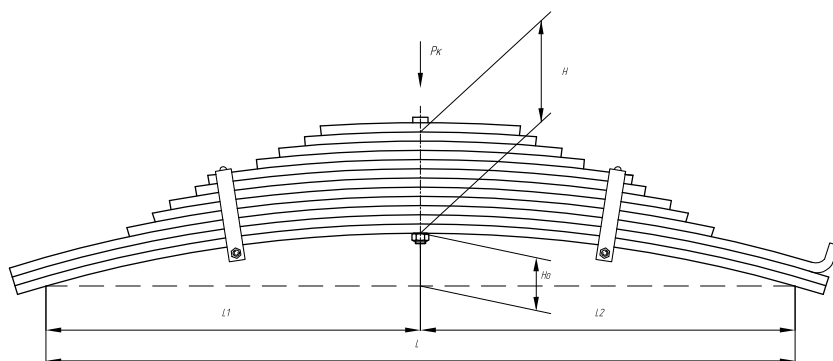

Rear leaf spring for BPW 12 leaves

Specifications

OEM	05.082.05.03.0
Number of leaves	12
Maximum load, Pk, tons	6,4
Total weight, kilos	80,8
Working length of the leaf spring, L, mm	920
L1, mm	460
L2, mm	460
Total thickness, H, mm	144
Ho, mm	50
Schoemacker	88072900
Weweler	A179Z079ZF70
OMK number	OMK690007437

All separate leaves for this leaf spring are available for purchase. Please see the details on the 386 – 547 pages.