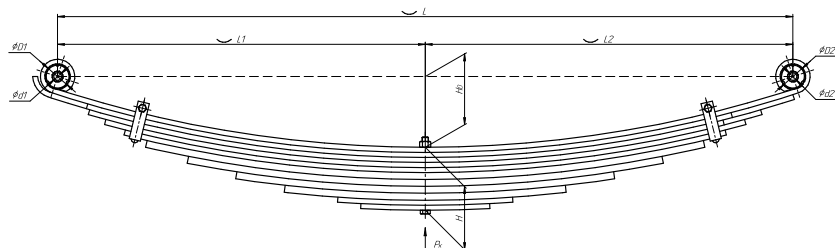

Rear leaf spring for GAZ 33104 Valdai 11 leaves

All separate leaves for this leaf spring are available for purchase. Please see the details on the 386 – 547 pages.

Specifications

OEM	33104-2912010
Top-3 models	33104 Valdai
Number of leaves	11
Maximum load, Pk, tons	2,754
Total weight, kilos	87,8
Working length of the leaf spring, L, mm	1600
L1, mm	800
L2, mm	800
Total thickness, H, mm	137
H0, mm	165
D1, mm	53
d1 bushing inner diameter, mm	17
D2, mm	53
d2 bushing inner diameter, mm	17
OMK number	OMK690004866