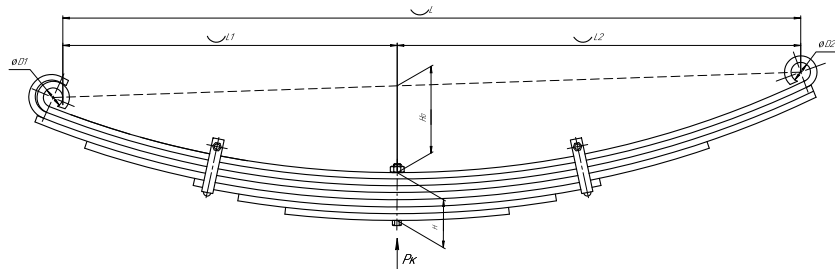

Front leaf spring for Mercedes 814 7 leaves

All separate leaves for this leaf spring are available for purchase. Please see the details on the 386 – 547 pages.

Specifications

OEM	6743202202
Top-3 models	814
Number of leaves	7
Maximum load, Pk, tons	2,45
Total weight, kilos	88,6
Working length of the leaf spring, L, mm	1720
L1, mm	800
L2, mm	920
Total thickness, H, mm	105
Ho, mm	190
D1, mm	43
D2, mm	43
Schoemacker	30778000
Weweler	A020T563ZA75
OMK number	OMK690003699