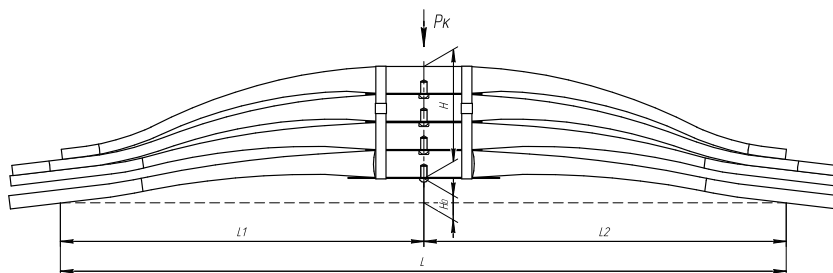

Rear leaf spring for Renault Kerax 4 leaves

All separate leaves for this leaf spring are available for purchase. Please see the details on the 386 – 547 pages.

Specifications

OEM	7420795357
Top-3 models	Kerax
Number of leaves	4
Maximum load, Pk, tons	18
Total weight, kilos	157,4
Working length of the leaf spring, L, mm	1440
L1, mm	720
L2, mm	720
Total thickness, H, mm	222
Ho, mm	48
Schoemacker	85014900
Weweler	F022T442ZA70
OMK number	OMK690005135