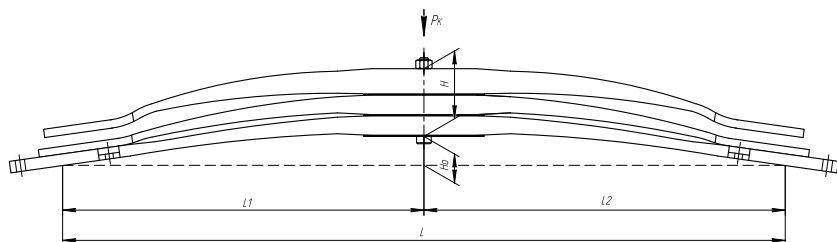

▼ SEPARATE LEAVES

Rear leaf spring for Mercedes Actros 2628-2655, 3241-3248, Atego 3 leaves

Specifications

OEM	A9483201705
Top-3 models	Actros 2628-2655, 3241-3248, Atego
Number of leaves	3
Maximum load, Pk, tons	12
Total weight, kilos	94,3
Working length of the leaf spring, L, mm	1370
L1, mm	685
L2, mm	685
Total thickness, H, mm	128
Ho, mm	40
Schoemacker	33887000
Weweler	F020T912ZA70
OMK number	OMK690007551

All separate leaves for this leaf spring are available for purchase. Please see the details on the 386 – 547 pages.