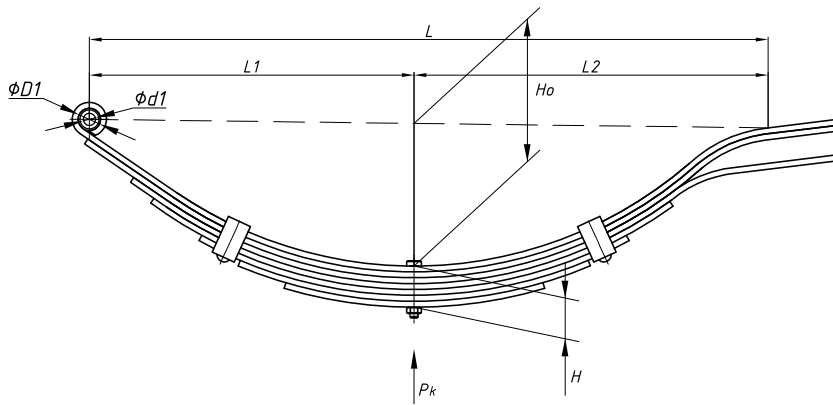

▼ SEPARATE LEAVES

Rear leaf spring for an AL-KO trailer 7 leaves

Specifications

OEM	1224836
Number of leaves	7
Maximum load, Pk, tons	0,585
Total weight, kilos	9,3
Working length of the leaf spring, L, mm	705
L1, mm	332
L2, mm	373
Total thickness, H, mm	42
Ho, mm	150
D1, mm	23
d1 bushing inner diameter, mm	12,6
OMK number	OMK690003737

All separate leaves for this leaf spring are available for purchase. Please see the details on the 386 – 547 pages.