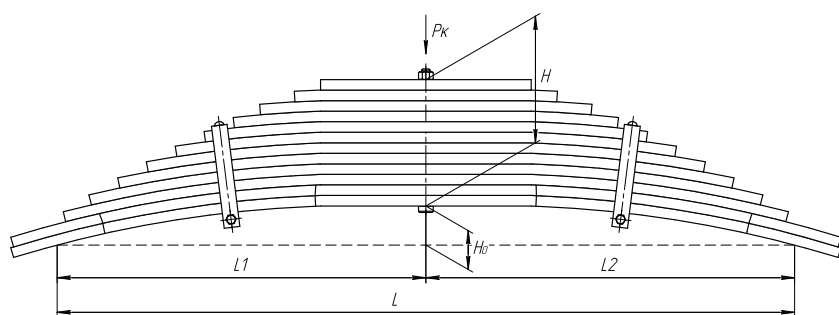

▼ [SEPARATE LEAVES](#)

Rear leaf spring for Scania PGRT-series 12 leaves

Specifications

OEM	1398988
Top-3 models	4-series, PGRT-series
Number of leaves	12
Maximum load, Pk, tons	10
Total weight, kilos	166
Working length of the leaf spring, L, mm	1400
L1, mm	700
L2, mm	700
Total thickness, H, mm	240
Ho, mm	74
Schoemacker	90167000
Weweler	A010T226ZA70
OMK number	OMK690005099

All separate leaves for this leaf spring are available for purchase.
Please see the details on the 386 – 547 pages.