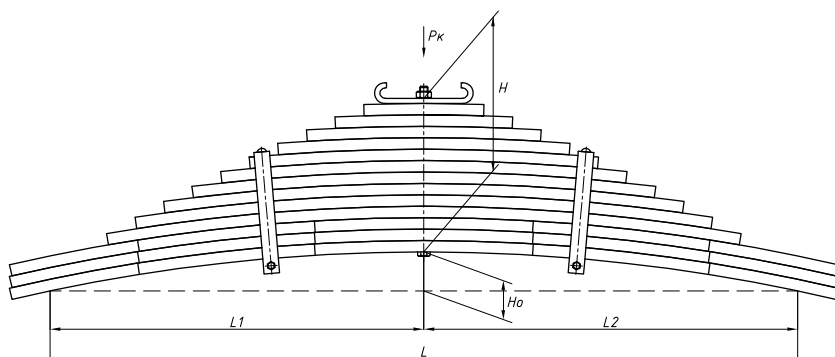

Rear leaf spring for Iveco Trakker 13 leaves

Specifications

OEM	33000025847
Top-3 models	Trakker
Number of leaves	13
Maximum load, Pk, tons	11,73
Total weight, kilos	208,3
Working length of the leaf spring, L, mm	1440
L1, mm	720
L2, mm	720
Total thickness, H, mm	286
Ho, mm	75
OMK number	OMK690000419

All separate leaves for this leaf spring are available for purchase. Please see the details on the 386 – 547 pages.