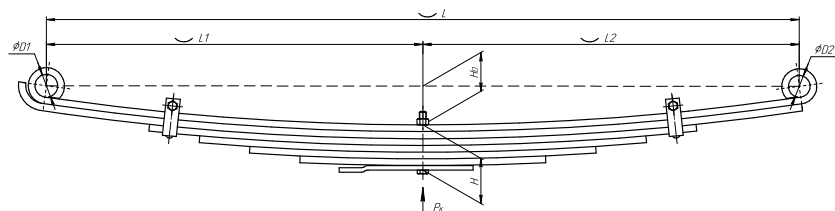

Rear leaf spring for Bogdan AO 92, Isuzu NQR 71-75 7 leaves

Specifications

OEM	A092-2912012
Top-3 models	Isuzu NQR 71-75, AO 92
Number of leaves	7
Maximum load, Pk, tons	1,45
Total weight, kilos	40,3
Working length of the leaf spring, L, mm	1350
L1, mm	675
L2, mm	675
Total thickness, H, mm	81
Ho, mm	70
D1, mm	41
D2, mm	39
OMK number	OMK690004845

All separate leaves for this leaf spring are available for purchase. Please see the details on the 386 – 547 pages.