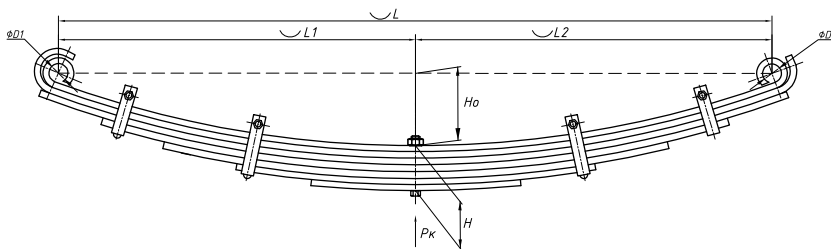

Front leaf spring for Daewoo BS106 7 leaves

All separate leaves for this leaf spring are available for purchase. Please see the details on the 386 – 547 pages.

Specifications

OEM	96363596
Top-3 models	BS106
Number of leaves	7
Maximum load, Pk, tons	2,4
Total weight, kilos	80,9
Working length of the leaf spring, L, mm	1500
L1, mm	750
L2, mm	750
Total thickness, H, mm	90
Ho, mm	70
D1, mm	37,7
D2, mm	37,7
OMK number	OMK690000228