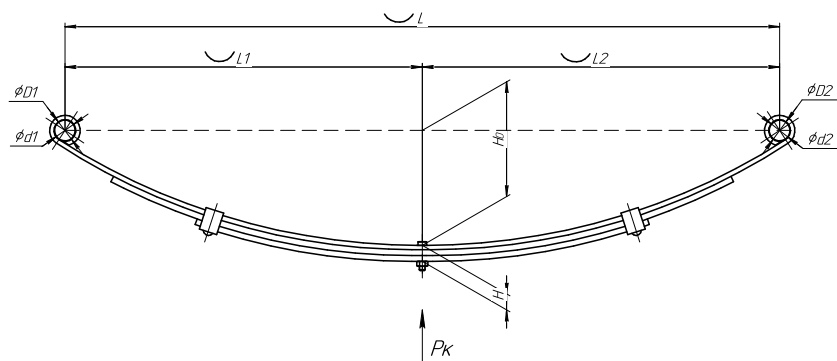

▼ SEPARATE LEAVES

Rear leaf spring for an AL-KO trailer 3 leaves

All separate leaves for this leaf spring are available for purchase. Please see the details on the 386 – 547 pages.

Specifications

OEM	450603-2912012
Number of leaves	3
Maximum load, Pk, tons	0,234
Total weight, kilos	6,9
Working length of the leaf spring, L, mm	984
L1, mm	492
L2, mm	492
Total thickness, H, mm	22
Ho, mm	158
D1, mm	30
d1 bushing inner diameter, mm	28,5
D2, mm	30,0
d2 bushing inner diameter, mm	28,5
OMK number	OMK690004008