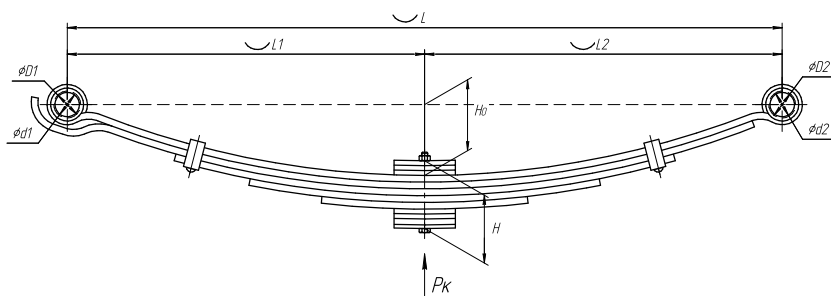

Front leaf spring for Mitsubishi Fuso Canter 5 leaves

All separate leaves for this leaf spring are available for purchase. Please see the details on the 386 – 547 pages.

Specifications

OEM	MK470172
Top-3 models	Fuso Canter FE85
Number of leaves	5
Maximum load, Pk, tons	1,2
Total weight, kilos	30,2
Working length of the leaf spring, L, mm	1200
L1, mm	600
L2, mm	600
Total thickness, H, mm	111
Ho, mm	115
D1, mm	43
d1 bushing inner diameter, mm	40
D2, mm	43,0
d2 bushing inner diameter, mm	40
OMK number	OMK690004853