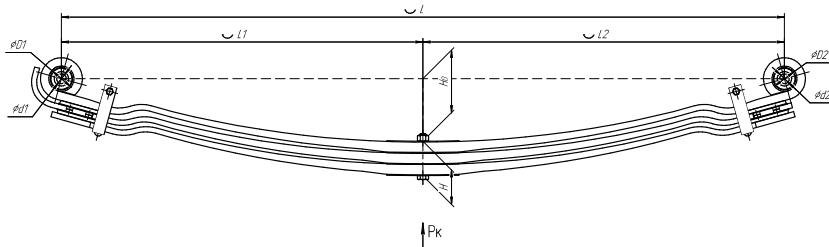

Front leaf spring for MAN TGA, TGS, TGX 3 leaves

All separate leaves for this leaf spring are available for purchase. Please see the details on the 386 – 547 pages.

Specifications

OEM	81434026217
Top-3 models	TGA, TGS, TGX
Number of leaves	3
Maximum load, Pk, tons	3
Total weight, kilos	85,3
Working length of the leaf spring, L, mm	1850
L1, mm	925
L2, mm	925
Total thickness, H, mm	86
Ho, mm	160
D1, mm	63
d1 bushing inner diameter, mm	24
D2, mm	63,0
d2 bushing inner diameter, mm	24
Schoemacker	72930000
Weweler	F088T367ZA75
OMK number	OMK690004927