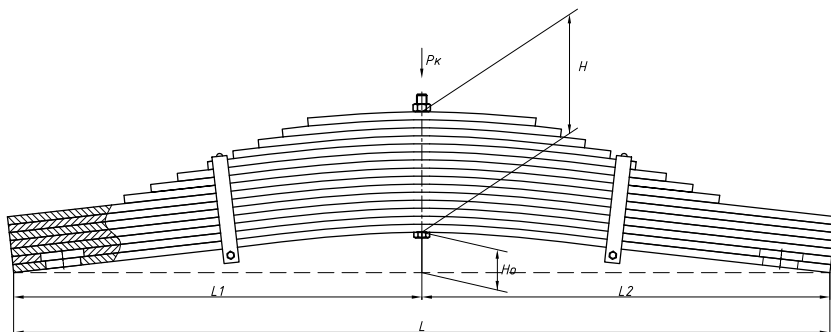

Rear leaf spring for a NovosibARZ trailer 15 leaves

Specifications

OEM	1201615TR-2912012-01
Top-3 models	NovosibARZ
Number of leaves	15
Maximum load, Pk, tons	11
Total weight, kilos	290,2
Working length of the leaf spring, L, mm	1510
L1, mm	755
L2, mm	755
Total thickness, H, mm	240
Ho, mm	70
OMK number	OMK690003269

All separate leaves for this leaf spring are available for purchase. Please see the details on the 386 – 547 pages.