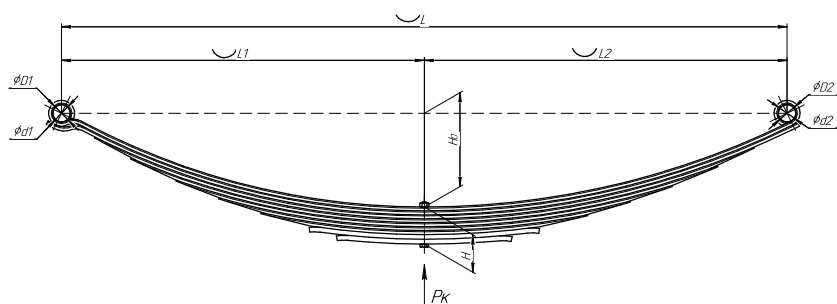

▼ **SEPARATE LEAVES**

Rear leaf spring for MOSKVICH 432, 2715 9 leaves

Specifications

OEM	432-2912012-01
Top-3 models	432, 2715
Number of leaves	9
Maximum load, Pk, tons	0,405
Total weight, kilos	16
Working length of the leaf spring, L, mm	1200
L1, mm	600
L2, mm	600
Total thickness, H, mm	61,5
H0, mm	155
D1, mm	30
d1 bushing inner diameter, mm	28,5
D2, mm	30
d2 bushing inner diameter, mm	28,5
OMK number	OMK690000275

All separate leaves for this leaf spring are available for purchase.
Please see the details on the 386 – 547 pages.