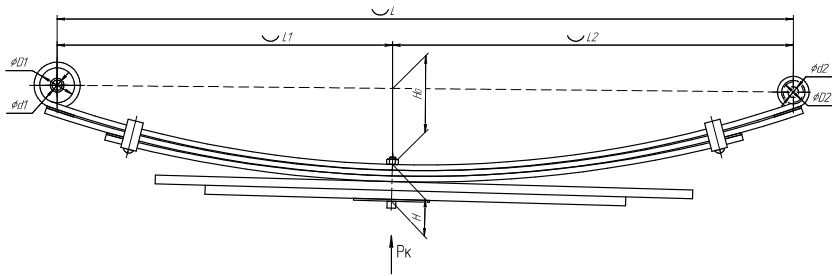

▼ **SEPARATE LEAVES**

Rear leaf spring for Kia Bongo 3 5 leaves

All separate leaves for this leaf spring are available for purchase.
Please see the details on the 386 – 547 pages.

Specifications

OEM	55110-4E100
Top-3 models	Bongo 3
Number of leaves	5
Total weight, kilos	30,5
Working length of the leaf spring, L, mm	1200
L1, mm	550
L2, mm	650
Total thickness, H, mm	58
H0, mm	133
D1, mm	55
d1 bushing inner diameter, mm	16
D2, mm	32,0
d2 bushing inner diameter, mm	17
OMK number	OMK690004852