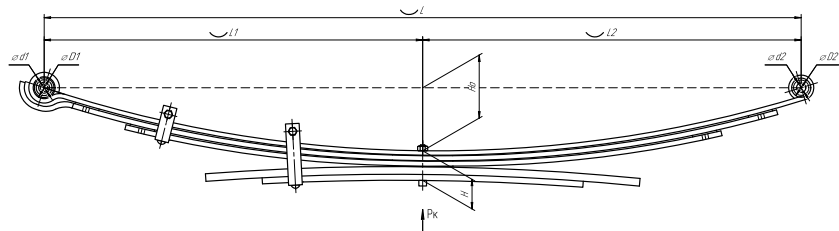

Rear leaf spring for Toyota Hilux 5 leaves

All separate leaves for this leaf spring are available for purchase. Please see the details on the 386 – 547 pages.

Specifications

OEM	482100K530
Top-3 models	Hilux
Number of leaves	5
Total weight, kilos	25,6
Working length of the leaf spring, L, mm	1400
L1, mm	700
L2, mm	700
Total thickness, H, mm	54
Ho, mm	130
D1, mm	39
d1 bushing inner diameter, mm	14
D2, mm	28
d2 bushing inner diameter, mm	18
OMK number	OMK690007453