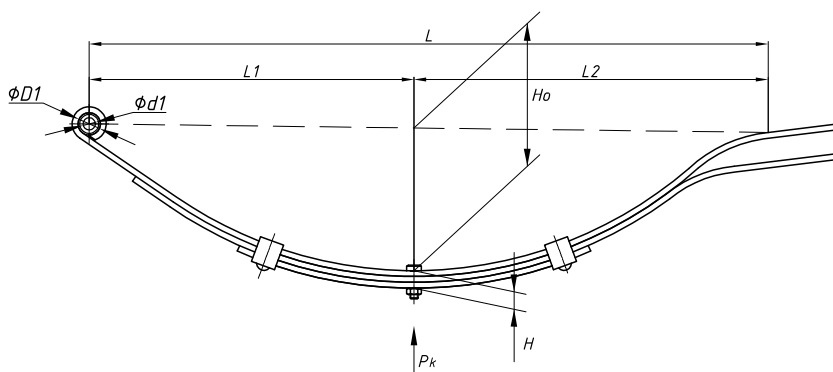

Rear leaf spring for an AL-KO trailer 3 leaves

Specifications

OEM	1225104
Number of leaves	3
Maximum load, Pk, tons	0,25
Total weight, kilos	4,7
Working length of the leaf spring, L, mm	705
L1, mm	332
L2, mm	373
Total thickness, H, mm	18
Ho, mm	150
D1, mm	23
d1 bushing inner diameter, mm	12,6
OMK number	OMK690003728

All separate leaves for this leaf spring are available for purchase. Please see the details on the 386 – 547 pages.