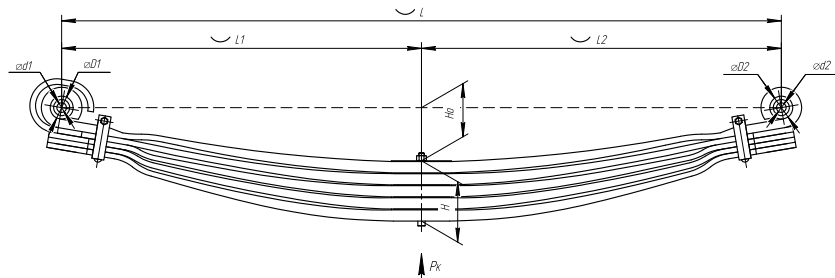

▼ **SEPARATE LEAVES**

Front leaf spring for Scania PGRT-series 5 leaves

All separate leaves for this leaf spring are available for purchase. Please see the details on the 386 – 547 pages.

Specifications

OEM	2863382
Top-3 models	PGRT-series
Number of leaves	5
Maximum load, Pk, tons	5500
Total weight, kilos	135,2
Working length of the leaf spring, L, mm	1820
L1, mm	910
L2, mm	910
Total thickness, H, mm	150
Ho, mm	115
D1, mm	58
d1 bushing inner diameter, mm	24
D2, mm	58
d2 bushing inner diameter, mm	24
Schoemacker	90142000
Weweler	F010T201ZA75
OMK number	OMK690007596