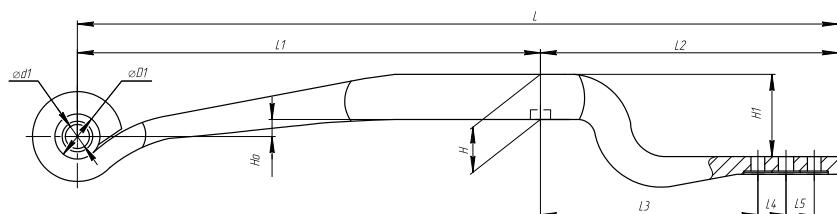

Trailing arm for BPW an analogue for 05.082.13.88.0

Specifications

OEM	05.082.13.88.0
Number of leaves	1
Total weight, kilos	26,5
Working length of the leaf spring, L, mm	945
L1, mm	575
L2, mm	370
L3, mm	270
L4, mm	35
L5, mm	35
Total thickness, H, mm	56,5
Ho, mm	10
H1, mm	100
D1, mm	59,5
d1 bushing inner diameter, mm	30
Schoemacker	88170000
Weweler	F179Z252ZA75
OMK number	OMK690007333