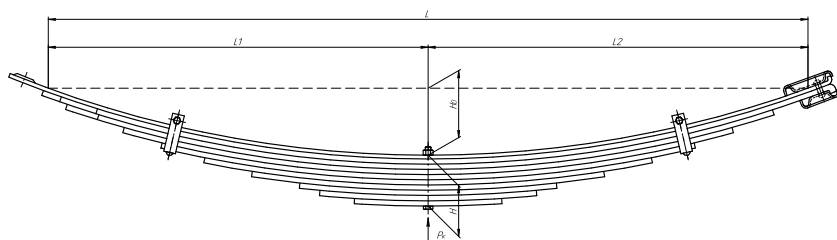

Rear leaf spring for GAZ 4301 10 leaves

Specifications

OEM	4301-2912012
Top-3 models	4301
Number of leaves	10
Maximum load, Pk, tons	2,24
Total weight, kilos	63
Working length of the leaf spring, L, mm	1600
L1, mm	800
L2, mm	800
Total thickness, H, mm	107
H0, mm	141
OMK number	OMK690000293

All separate leaves for this leaf spring are available for purchase. Please see the details on the 386 – 547 pages.