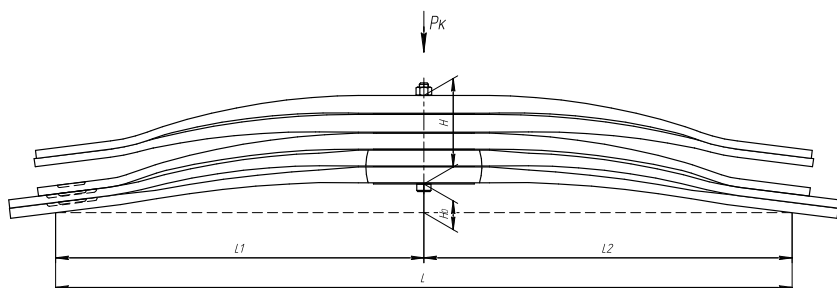

Rear leaf spring for MAN TGA, TGS, TGX 5 leaves

Specifications

OEM	81434026642
Top-3 models	TGA, TGS, TGX
Number of leaves	5
Maximum load, Pk, tons	10
Total weight, kilos	147,5
Working length of the leaf spring, L, mm	1460
L1, mm	730
L2, mm	730
Total thickness, H, mm	175,5
Ho, mm	57
Schoemacker	72917000
Weweler	F088T292ZA70
OMK number	OMK690005359

All separate leaves for this leaf spring are available for purchase. Please see the details on the 386 – 547 pages.