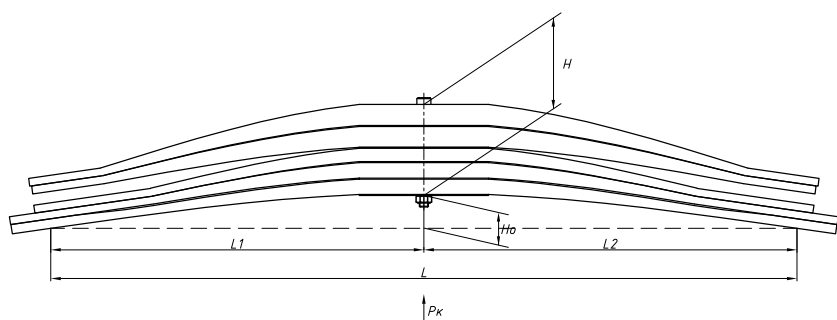

▼ **SEPARATE LEAVES**

Rear leaf spring for MAN TGA, TGS, TGX 5 leaves

Specifications

OEM	81434026739
Top-3 models	TGA, TGS, TGX
Number of leaves	5
Maximum load, Pk, tons	15
Total weight, kilos	156,6
Working length of the leaf spring, L, mm	1500
L1, mm	750
L2, mm	750
Total thickness, H, mm	187
Ho, mm	68
Schoemacker	72929000
Weweler	F088T326ZA70
OMK number	OMK690004582

All separate leaves for this leaf spring are available for purchase. Please see the details on the 386 – 547 pages.