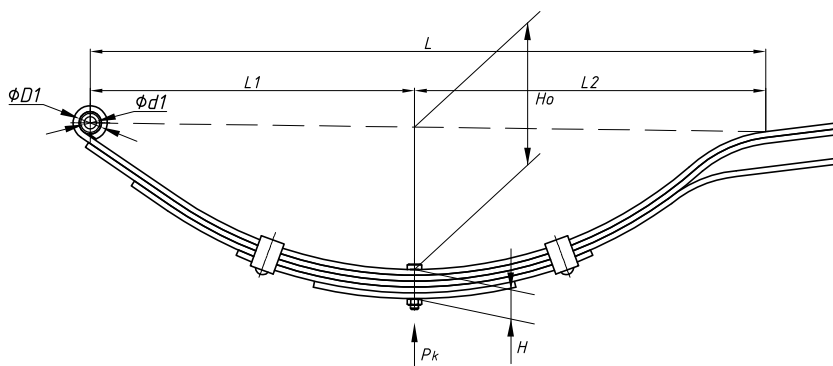

Rear leaf spring for an AL-KO trailer 5 leaves

Specifications

OEM	1224835
Number of leaves	5
Maximum load, Pk, tons	0,5
Total weight, kilos	6,9
Working length of the leaf spring, L, mm	705
L1, mm	332
L2, mm	373
Total thickness, H, mm	30
Ho, mm	150
D1, mm	23
d1 bushing inner diameter, mm	12,6
OMK number	OMK690003334

All separate leaves for this leaf spring are available for purchase. Please see the details on the 386 – 547 pages.