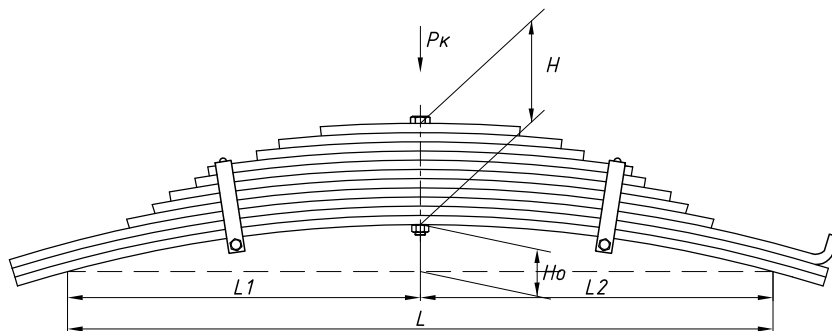

▼ SEPARATE LEAVES

Rear leaf spring for BPW 11 leaves

Specifications

Number of leaves	11
Maximum load, Pk, tons	7,9
Total weight, kilos	90,2
Working length of the leaf spring, L, mm	920
L1, mm	460
L2, mm	460
Total thickness, H, mm	154
Ho, mm	46
OMK number	OMK690004462

All separate leaves for this leaf spring are available for purchase. Please see the details on the 386 – 547 pages.