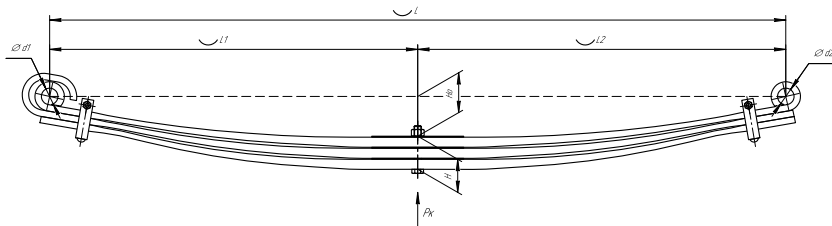

### Specifications

Number of leaves	<b>3</b>
Maximum load, Pk, tons	<b>2,15</b>
Total weight, kilos	<b>55,8</b>
Working length of the leaf spring, L, mm	<b>1600</b>
L1, mm	<b>800</b>
L2, mm	<b>800</b>
Total thickness, H, mm	<b>69</b>
H0, mm	<b>85</b>
D1, mm	<b>36</b>
D2, mm	<b>36</b>
OMK number	<b>OMK690000231</b>