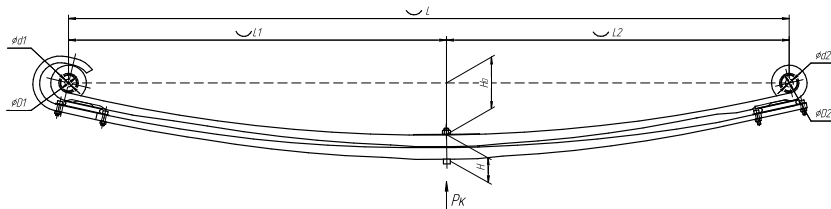

Front leaf spring for Volvo FH 12, FH 16, FM 2 leaves

All separate leaves for this leaf spring are available for purchase. Please see the details on the 386 – 547 pages.

Specifications

OEM	20771559
Top-3 models	FH 12, FH 16, FM
Number of leaves	2
Maximum load, Pk, tons	3,751
Total weight, kilos	76,6
Working length of the leaf spring, L, mm	1890
L1, mm	990
L2, mm	900
Total thickness, H, mm	64
Ho, mm	133
D1, mm	52
d1 bushing inner diameter, mm	20
D2, mm	52
d2 bushing inner diameter, mm	20
Schoemacker	09750000
Weweler	F022T435ZA75
OMK number	OMK690005128