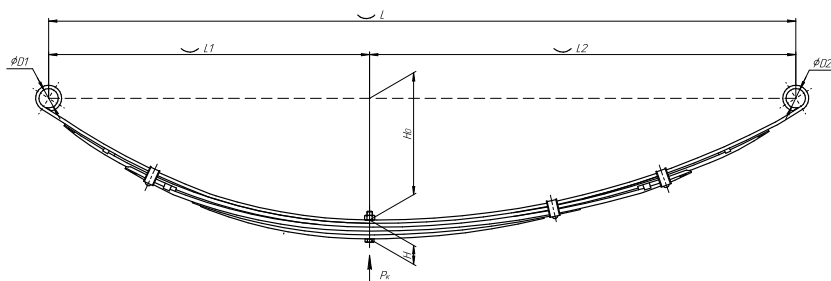

Rear leaf spring for GAZ 3102, 3110, 24 5 leaves

Specifications

OEM	24-2912012-02
Top-3 models	3102, 3110, 24
Number of leaves	5
Maximum load, Pk, tons	0,4
Total weight, kilos	14,6
Working length of the leaf spring, L, mm	1350
L1, mm	580
L2, mm	770
Total thickness, H, mm	34
Ho, mm	220
D1, mm	35
D2, mm	35
OMK number	OMK690000616

All separate leaves for this leaf spring are available for purchase. Please see the details on the 386 – 547 pages.