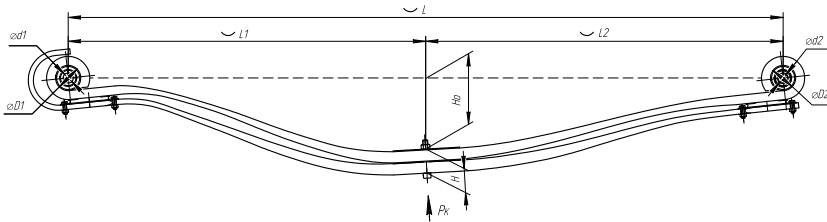

▼ **SEPARATE LEAVES**

Front leaf spring for Volvo FH 2 leaves

All separate leaves for this leaf spring are available for purchase. Please see the details on the 386 – 547 pages.

Specifications

OEM	257939
Top-3 models	FH
Number of leaves	2
Maximum load, Pk, tons	2,1
Total weight, kilos	56,3
Working length of the leaf spring, L, mm	1720
L1, mm	860
L2, mm	860
Total thickness, H, mm	58
H0, mm	181
D1, mm	60
d1 bushing inner diameter, mm	24,5
D2, mm	60
d2 bushing inner diameter, mm	24,5
Schoemacker	09794000
Weweler	F022T471ZA75
OMK number	OMK690007573