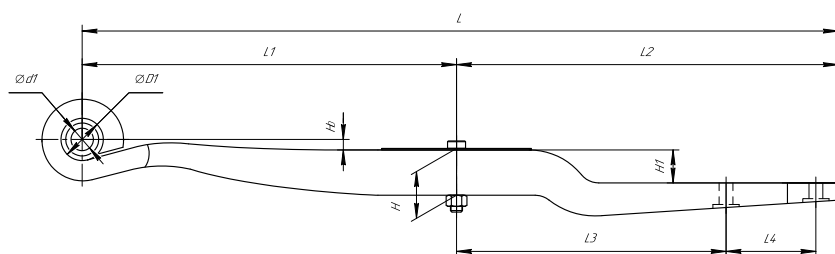

Trailing arm for a Gigant trailer an analogue for 700639035

Specifications

OEM	700639035
Number of leaves	1
Total weight, kilos	42,4
Working length of the leaf spring, L, mm	1010
L1, mm	500
L2, mm	510
L3, mm	360
L4, mm	120
Total thickness, H, mm	62,5
H0, mm	14
H1, mm	44
D1, mm	57
d1 bushing inner diameter, mm	30
OMK number	OMK690005053