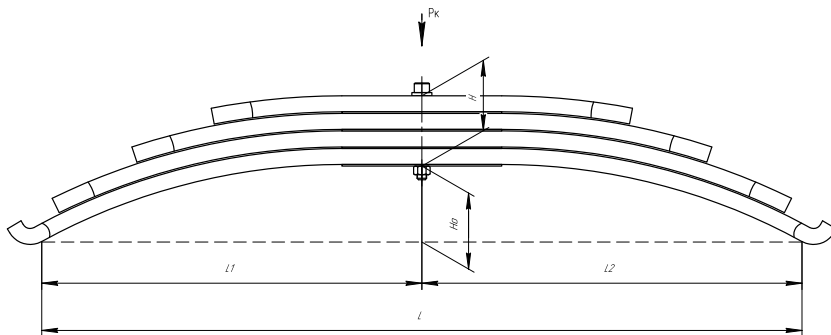

▼ **SEPARATE LEAVES**

Rear leaf spring for Fruehauf 4 leaves

Specifications

OEM	UXB000201
Top-3 models	J series, NF-2 series
Number of leaves	4
Maximum load, Pk, tons	4
Total weight, kilos	31,1
Working length of the leaf spring, L, mm	950
L1, mm	475
L2, mm	475
Total thickness, H, mm	88
Ho, mm	95
OMK number	OMK690007482

All separate leaves for this leaf spring are available for purchase.
Please see the details on the 386 – 547 pages.