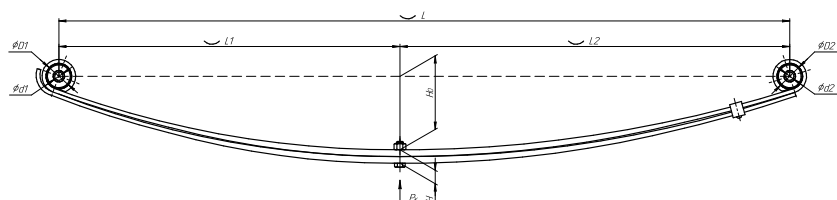

▼ SEPARATE LEAVES

Front leaf spring for GAZ 2705, 3221, 3302 2 leaves

All separate leaves for this leaf spring are available for purchase.
Please see the details on the 386 – 547 pages.

Specifications

OEM	3302-2902012-12-10
Top-3 models	2705, 3221, 3302
Number of leaves	2
Maximum load, Pk, tons	0,5
Total weight, kilos	21,2
Working length of the leaf spring, L, mm	1500
L1, mm	700
L2, mm	800
Total thickness, H, mm	27,6
Ho, mm	151
D1, mm	53
d1 bushing inner diameter, mm	17
D2, mm	53
d2 bushing inner diameter, mm	17
OMK number	OMK690004199