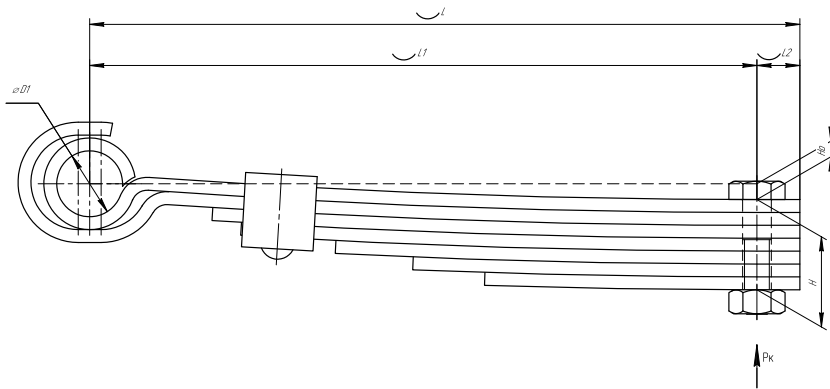

Cab leaf spring for KAMAZ 5460, 6460 7 leaves

Specifications

OEM	5460-5001080
Top-3 models	5460, 6460
Number of leaves	7
Maximum load, Pk, tons	0,15
Total weight, kilos	2,2
Working length of the leaf spring, L, mm	233
L1, mm	233
L2, mm	15
Total thickness, H, mm	31,5
Ho, mm	5,5
D1, mm	23
OMK number	OMK690007484

All separate leaves for this leaf spring are available for purchase. Please see the details on the 386 – 547 pages.