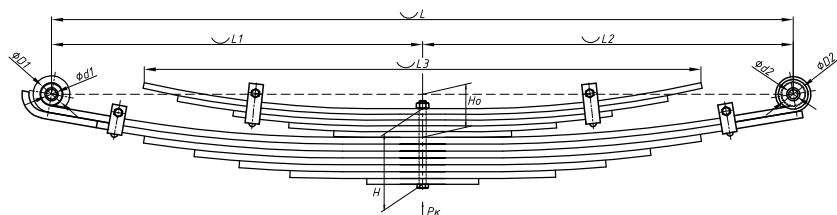

Rear leaf spring for Isuzu NQR 71-75 12 leaves

All separate leaves for this leaf spring are available for purchase. Please see the details on the 386 – 547 pages.

Specifications

OEM	8971223820
Top-3 models	NQR 71-75
Number of leaves	12
Total weight, kilos	60,8
Working length of the leaf spring, L, mm	1350
L1, mm	675
L2, mm	675
L3, mm	980
Total thickness, H, mm	133
H₀, mm	70
D1, mm	40
d1 bushing inner diameter, mm	18
D2, mm	43,0
d2 bushing inner diameter, mm	19
OMK number	OMK690004737