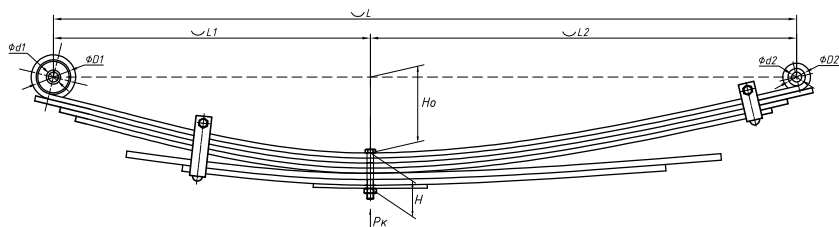

Rear leaf spring for Hyundai Porter 2 7 leaves

Specifications

OEM	551004F100
Top-3 models	Porter 2
Number of leaves	7
Maximum load, Pk, tons	1
Total weight, kilos	33
Working length of the leaf spring, L, mm	1200
L1, mm	515
L2, mm	685
Total thickness, H, mm	58
Ho, mm	120
D1, mm	54,5
d1 bushing inner diameter, mm	16
D2, mm	28,2
d2 bushing inner diameter, mm	16
OMK number	OMK690004167

All separate leaves for this leaf spring are available for purchase. Please see the details on the 386 – 547 pages.