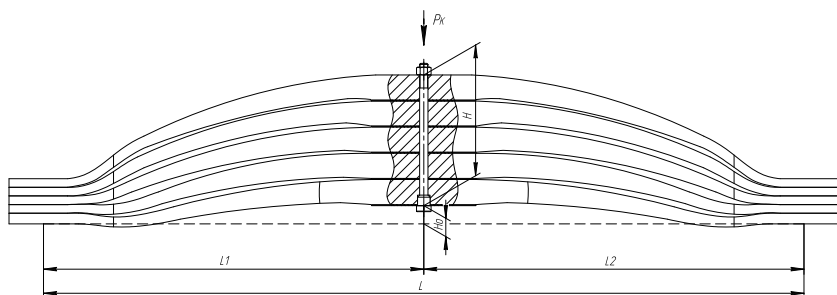

Rear leaf spring for Scania PGRT-series 5 leaves

Specifications

OEM	1829432
Top-3 models	PGRT-series
Number of leaves	5
Maximum load, Pk, tons	19
Total weight, kilos	172,6
Working length of the leaf spring, L, mm	1455
L1, mm	727,5
L2, mm	727,5
Total thickness, H, mm	250
Ho, mm	57
Schoemacker	90211000
Weweler	F010T252ZA70
OMK number	OMK690007366

All separate leaves for this leaf spring are available for purchase. Please see the details on the 386 – 547 pages.