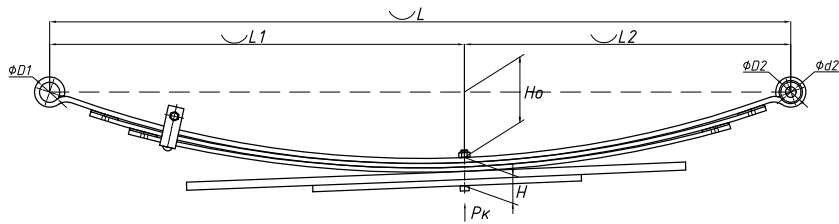

Rear leaf spring for Ford Ranger 5 leaves

Specifications

OEM	1416189
Top-3 models	Ranger
Number of leaves	5
Total weight, kilos	19
Working length of the leaf spring, L, mm	1200
L1, mm	670
L2, mm	530
Total thickness, H, mm	46
Ho, mm	105
D1, mm	31
D2, mm	31
d2 bushing inner diameter, mm	17
Schoemacker	50517000
OMK number	OMK690004810

All separate leaves for this leaf spring are available for purchase. Please see the details on the 386 – 547 pages.