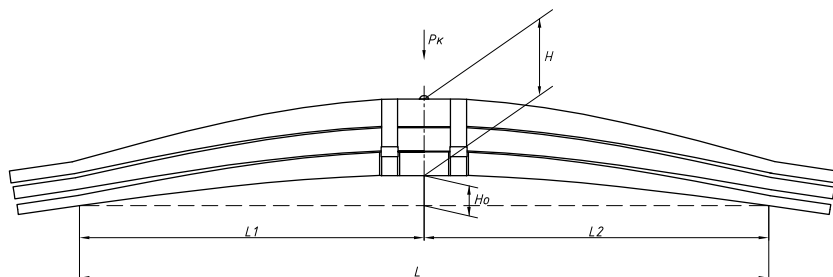

Rear leaf spring for Volvo FH 12, FM 12, FH Euro 6 3 leaves

All separate leaves for this leaf spring are available for purchase. Please see the details on the 386 – 547 pages.

Specifications

OEM	257900
Top-3 models	FH 12, FM 12, FH Euro 6
Number of leaves	3
Maximum load, Pk, tons	9,01
Total weight, kilos	87,6
Working length of the leaf spring, L, mm	1380
L1, mm	690
L2, mm	690
Total thickness, H, mm	154
Ho, mm	60
Schoemacker	09681000
Weweler	F022T418ZA70
OMK number	OMK690003237