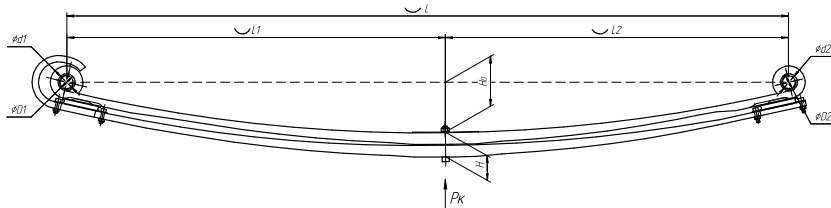

▼ **SEPARATE LEAVES**

Front leaf spring for Volvo FH 12, FM 12, FM 10 2 leaves

All separate leaves for this leaf spring are available for purchase. Please see the details on the 386 – 547 pages.

Specifications

OEM	257856
Top-3 models	FH 12, FM 12, FM 10
Number of leaves	2
Maximum load, Pk, tons	3,14
Total weight, kilos	74
Working length of the leaf spring, L, mm	1890
L1, mm	990
L2, mm	900
Total thickness, H, mm	64
Ho, mm	123
D1, mm	45
d1 bushing inner diameter, mm	33
D2, mm	45
d2 bushing inner diameter, mm	33
Schoemacker	09664000
Weweler	F022T341ZA75
OMK number	OMK690005127