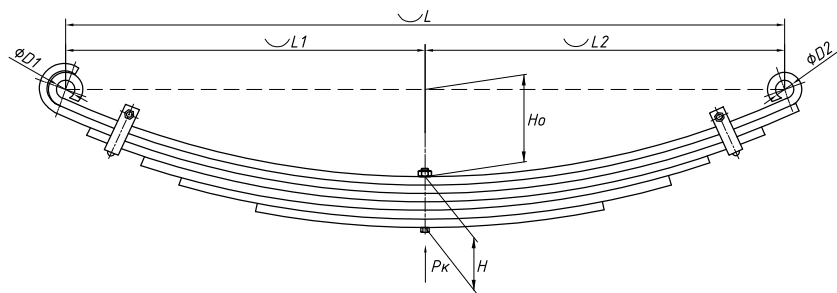

Front leaf spring for Hyundai Aero City 6 leaves

All separate leaves for this leaf spring are available for purchase. Please see the details on the 386 – 547 pages.

Specifications

OEM	54100-8C001
Top-3 models	Aero City
Number of leaves	6
Maximum load, Pk, tons	1,2
Total weight, kilos	69,13
Working length of the leaf spring, L, mm	1450
L1, mm	725
L2, mm	725
Total thickness, H, mm	84
Ho, mm	73
D1, mm	37,9
D2, mm	37,9
OMK number	OMK690000226