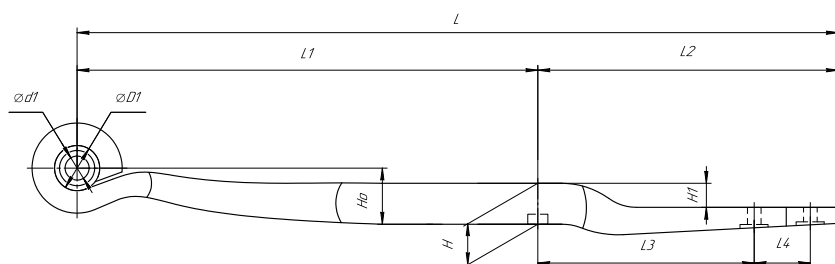

Trailing arm for BPW an analogue for 05.082.13.67.0

Specifications

OEM	05.082.13.67.0
Number of leaves	1
Total weight, kilos	34,6
Working length of the leaf spring, L, mm	950
L1, mm	575
L2, mm	375
L3, mm	270
L4, mm	70
Total thickness, H, mm	51
Ho, mm	70
H1, mm	30
D1, mm	56,5
d1 bushing inner diameter, mm	30
Schoemacker	88152100
Weweler	F179Z236ZA75
OMK number	OMK690005075