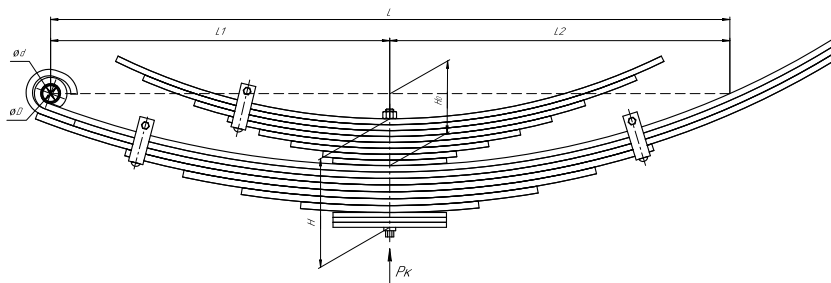

Rear leaf spring for Isuzu FVR 34 15 leaves

All separate leaves for this leaf spring are available for purchase. Please see the details on the 386 – 547 pages.

Specifications

OEM	8980175661
Top-3 models	FVR 34
Number of leaves	15
Maximum load, Pk, tons	6,2
Total weight, kilos	136,9
Working length of the leaf spring, L, mm	1420
L1, mm	710
L2, mm	710
Total thickness, H, mm	220
Ho, mm	146
D1, mm	38
d1 bushing inner diameter, mm	32
OMK number	OMK690007317