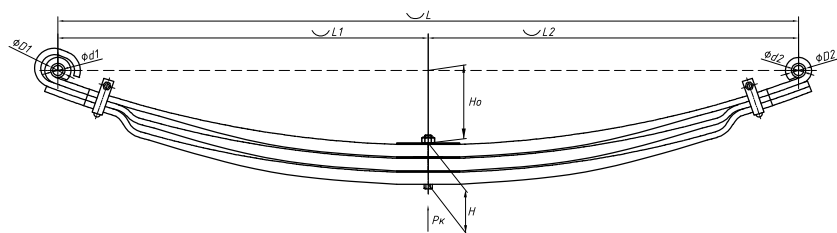

Front leaf spring for Scania 4- и PGRT-series 3 leaves

All separate leaves for this leaf spring are available for purchase. Please see the details on the 386 – 547 pages.

Specifications

OEM	1377670
Top-3 models	3-series, 4-series, PGRT-series
Number of leaves	3
Maximum load, Pk, tons	3
Total weight, kilos	86
Working length of the leaf spring, L, mm	1820
L1, mm	910
L2, mm	910
Total thickness, H, mm	99
Ho, mm	147
D1, mm	36
d1 bushing inner diameter, mm	24
D2, mm	36,0
d2 bushing inner diameter, mm	24
Schoemacker	90116000
Weweler	F010T179ZA75
OMK number	OMK690004663