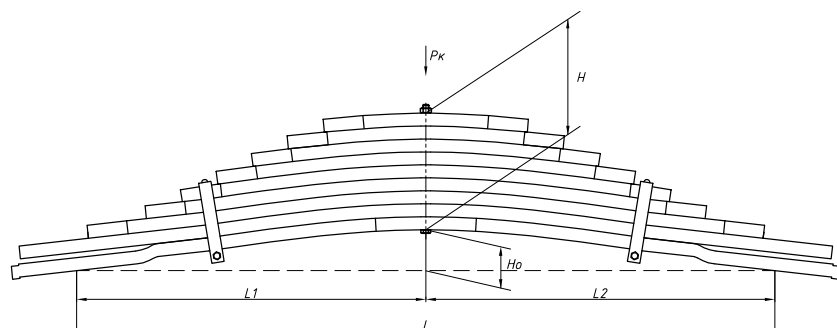

Rear leaf spring for Volvo FH 12, FM 12, FM 10 9 leaves

Specifications

OEM	7420725653
Top-3 models	FH 12, FM 12, FM 10
Number of leaves	9
Maximum load, Pk, tons	11,5
Total weight, kilos	153,6
Working length of the leaf spring, L, mm	1400
L1, mm	700
L2, mm	700
Total thickness, H, mm	234
Ho, mm	56
Schoemacker	09635000
Weweler	A022T410ZA70
OMK number	OMK690000262

All separate leaves for this leaf spring are available for purchase. Please see the details on the 386 – 547 pages.