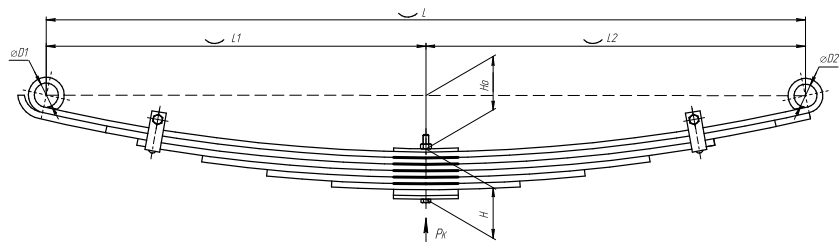

▼ **SEPARATE LEAVES**

Front leaf spring for Bogdan AO 92, Isuzu NQR 71-75 7 leaves

Specifications

OEM	8970965442
Top-3 models	Isuzu NQR 71-75, AO 92
Number of leaves	7
Maximum load, Pk, tons	1,24
Total weight, kilos	35,3
Working length of the leaf spring, L, mm	1300
L1, mm	650
L2, mm	650
Total thickness, H, mm	91
Ho, mm	97
D1, mm	41
D2, mm	39
OMK number	OMK690004842

All separate leaves for this leaf spring are available for purchase. Please see the details on the 386 – 547 pages.