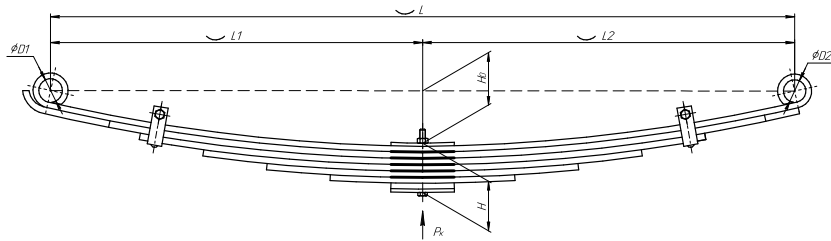

Front leaf spring for Bogdan AO 92, Isuzu NQR 71-75 7 leaves

Specifications

OEM	8970965442
Top-3 models	AO92
Number of leaves	7
Maximum load, Pk, tons	1,24
Total weight, kilos	34,6
Working length of the leaf spring, L, mm	1300
L1, mm	650
L2, mm	650
Total thickness, H, mm	91
H0, mm	92
D1, mm	41
d1 bushing inner diameter, mm	16
D2, mm	39
d2 bushing inner diameter, mm	16
OMK number	OMK690007504

All separate leaves for this leaf spring are available for purchase.
Please see the details on the 386 – 547 pages.