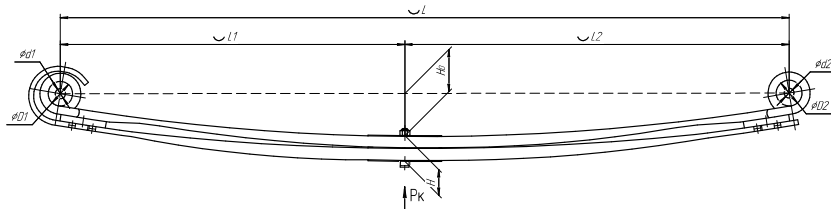

Front leaf spring for Mercedes Axor 2 leaves

Specifications

OEM	A9603200002
Top-3 models	Axor
Number of leaves	2
Maximum load, Pk, tons	2,3
Total weight, kilos	64
Working length of the leaf spring, L, mm	1800
L1, mm	850
L2, mm	950
Total thickness, H, mm	62,6
Ho, mm	108
D1, mm	60
d1 bushing inner diameter, mm	24,5
D2, mm	64,1
d2 bushing inner diameter, mm	24
Schoemacker	33924600
Weweler	F020T821ZA75
OMK number	OMK690004931

All separate leaves for this leaf spring are available for purchase. Please see the details on the 386 – 547 pages.