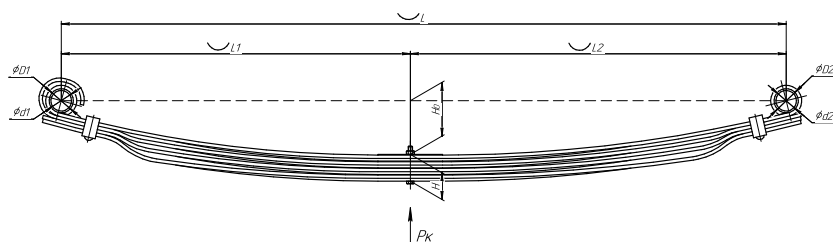

Rear leaf spring for UAZ 3162 4 leaves

All separate leaves for this leaf spring are available for purchase. Please see the details on the 386 – 547 pages.

Specifications

OEM	3162-2912010
Top-3 models	3162
Number of leaves	4
Maximum load, Pk, tons	0,656
Total weight, kilos	21,8
Working length of the leaf spring, L, mm	1350
L1, mm	650
L2, mm	700
Total thickness, H, mm	49,6
Ho, mm	100
D1, mm	45
d1 bushing inner diameter, mm	38,4
D2, mm	45
d2 bushing inner diameter, mm	38,4
OMK number	OMK690007576