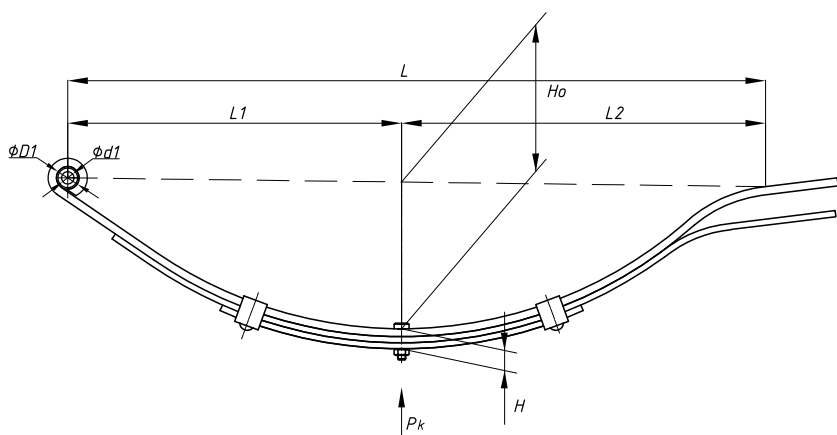

Rear leaf spring for an AL-KO trailer 3 leaves

All separate leaves for this leaf spring are available for purchase. Please see the details on the 386 – 547 pages.

Specifications

OEM	1337371
Number of leaves	3
Maximum load, Pk, tons	0,375
Total weight, kilos	5,3
Working length of the leaf spring, L, mm	705
L1, mm	332
L2, mm	373
Total thickness, H, mm	20
Ho, mm	150
D1, mm	23
d1 bushing inner diameter, mm	12,6
OMK number	OMK690004618