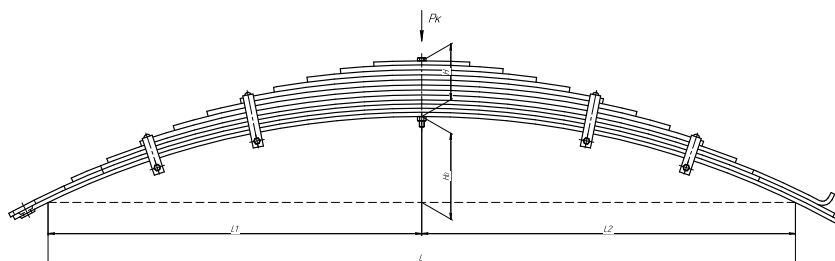

▼ [SEPARATE LEAVES](#)

Front leaf spring for MAZ 5337, 5432, 5551 12 leaves

Specifications

OEM	5336-2902012-02
Top-3 models	5337, 5432, 5551
Number of leaves	12
Maximum load, Pk, tons	2,6
Total weight, kilos	112
Working length of the leaf spring, L, mm	1800
L1, mm	900
L2, mm	900
Total thickness, H, mm	134
H0, mm	207
OMK number	OMK690000287

All separate leaves for this leaf spring are available for purchase. Please see the details on the 386 – 547 pages.