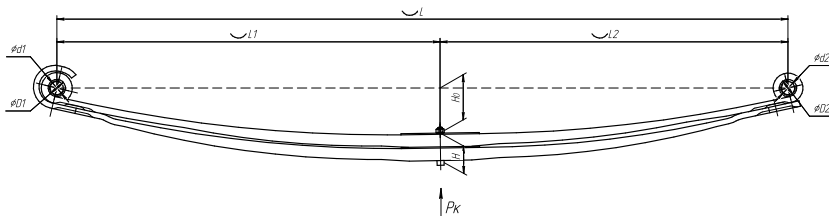

Front leaf spring for Volvo FH 12, FH 16 2 leaves

All separate leaves for this leaf spring are available for purchase. Please see the details on the 386 – 547 pages.

Specifications

OEM	257840
Top-3 models	FH 12, FH 16
Number of leaves	2
Maximum load, Pk, tons	3,5
Total weight, kilos	74,3
Working length of the leaf spring, L, mm	1890
L1, mm	990
L2, mm	900
Total thickness, H, mm	70
Ho, mm	115
D1, mm	45
d1 bushing inner diameter, mm	33
D2, mm	45
d2 bushing inner diameter, mm	33
Schoemacker	09642000
Weweler	F022T333ZA75
OMK number	OMK690005231