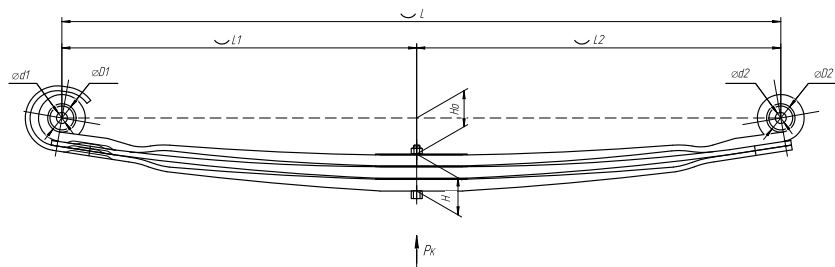

Front leaf spring for Mercedes Actros 3331-3351, 4135-4148 3 leaves

All separate leaves for this leaf spring are available for purchase. Please see the details on the 386 – 547 pages.

Specifications

OEM	A9493200302
Top-3 models	Actros 3331-3351, 4135-4148
Number of leaves	3
Maximum load, Pk, tons	3,1
Total weight, kilos	68,5
Working length of the leaf spring, L, mm	1580
L1, mm	780
L2, mm	800
Total thickness, H, mm	80
Ho, mm	72
D1, mm	60
d1 bushing inner diameter, mm	24,5
D2, mm	60
d2 bushing inner diameter, mm	24,5
Schoemacker	33698000
Weweler	F020T675ZA75
OMK number	OMK690007545