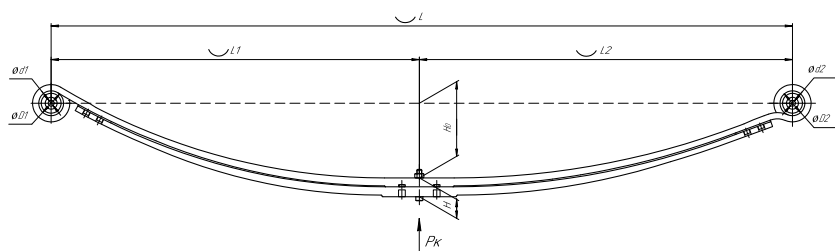

Rear leaf spring for Mercedes Sprinter 308-316 2 leaves

All separate leaves for this leaf spring are available for purchase. Please see the details on the 386 – 547 pages.

Specifications

OEM	A9033201906
Top-3 models	Sprinter 308-316
Number of leaves	2
Maximum load, Pk, tons	0,9
Total weight, kilos	26,3
Working length of the leaf spring, L, mm	1490
L1, mm	740
L2, mm	750
Total thickness, H, mm	38,2
Ho, mm	102
D1, mm	50
d1 bushing inner diameter, mm	12
D2, mm	50,0
d2 bushing inner diameter, mm	12
Schoemacker	33735000
Weweler	F020T872ZA75
OMK number	OMK690007230