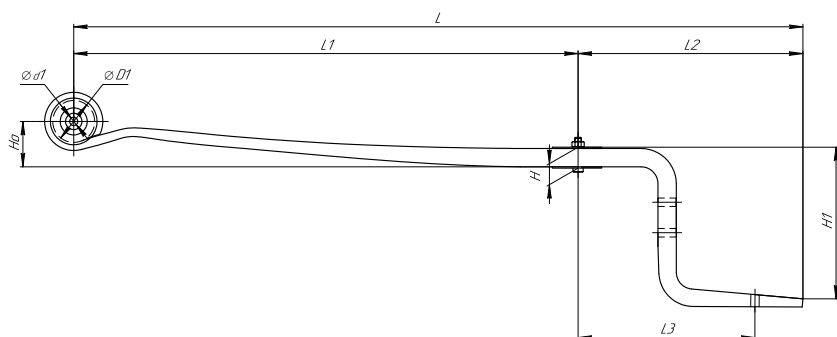

▼ **SEPARATE LEAVES**

Trailing arm for Mercedes Sprinter an analogue for 10052010050

Specifications

OEM	10052010050
Top-3 models	Sprinter, Volkswagen Crafter
Number of leaves	1
Total weight, kilos	16,1
Working length of the leaf spring, L, mm	1056
L1, mm	740
L2, mm	316
L3, mm	245,5
Total thickness, H, mm	31
H0, mm	67
H1, mm	222
D1, mm	60
d1 bushing inner diameter, mm	12
OMK number	OMK690004412