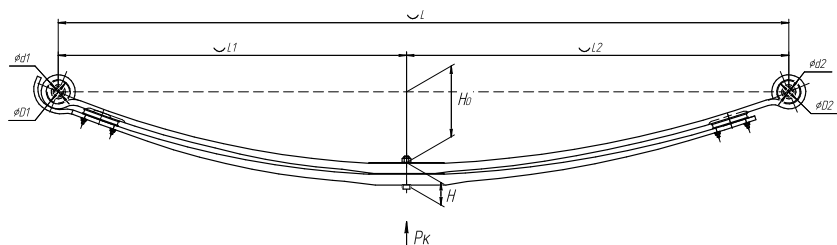

Front leaf spring for Mercedes Atego 1214-1228 2 leaves

All separate leaves for this leaf spring are available for purchase. Please see the details on the 386 – 547 pages.

Specifications

OEM	A9743200102
Top-3 models	Atego 916-926, Atego 1015-1024, Atego 1214-1228
Number of leaves	2
Maximum load, Pk, tons	1,1
Total weight, kilos	44,7
Working length of the leaf spring, L, mm	1800
L1, mm	860
L2, mm	940
Total thickness, H, mm	54
H0, mm	170
D1, mm	54
d1 bushing inner diameter, mm	18
D2, mm	54,0
d2 bushing inner diameter, mm	18
Schoemacker	33840000
Weweler	F020T787ZA75
OMK number	OMK690005074