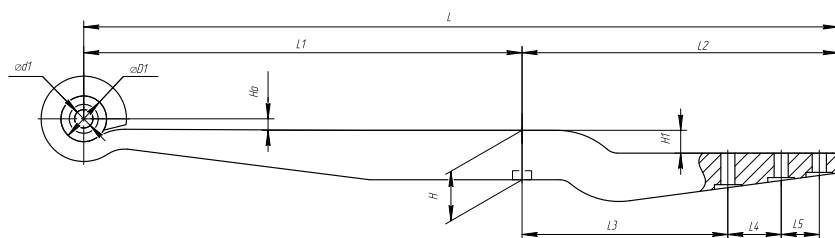

Trailing arm for BPW an analogue for 05.082.14.43.2

Specifications

OEM	05.082.14.43.2
Number of leaves	1
Total weight, kilos	30,6
Working length of the leaf spring, L, mm	990
L1, mm	575
L2, mm	415
L3, mm	270
L4, mm	70
L5, mm	50
Total thickness, H, mm	65
Ho, mm	15
H1, mm	30
D1, mm	59,5
d1 bushing inner diameter, mm	24,2
Schoemacker	88175600
Weweler	F179Z329XA75
OMK number	OMK690007557