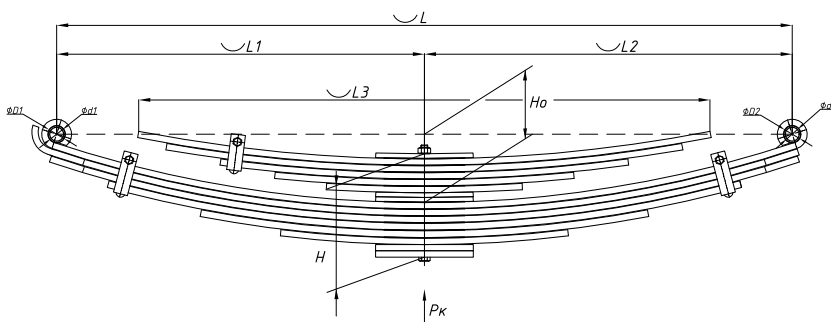

Rear leaf spring for Hino 300 11 leaves

Specifications

OEM	48210-3V620
Top-3 models	300
Number of leaves	11
Total weight, kilos	66,4
Working length of the leaf spring, L, mm	1310
L1, mm	655
L2, mm	655
L3, mm	1000
Total thickness, H, mm	180
Ho, mm	119
D1, mm	30
d1 bushing inner diameter, mm	25
D2, mm	30
d2 bushing inner diameter, mm	25
OMK number	OMK690004854

All separate leaves for this leaf spring are available for purchase. Please see the details on the 386 – 547 pages.