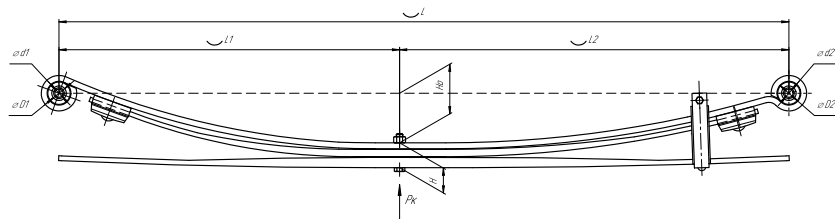

▼ **SEPARATE LEAVES**

Rear leaf spring for GAZ NEXT A31R32 3 leaves

All separate leaves for this leaf spring are available for purchase. Please see the details on the 386 – 547 pages.

Specifications

OEM	A63R42.2912010
Top-3 models	NEXT A31R32
Number of leaves	3
Maximum load, Pk, tons	1
Total weight, kilos	37,3
Working length of the leaf spring, L, mm	1500
L1, mm	700
L2, mm	800
Total thickness, H, mm	51
Ho, mm	100
D1, mm	50
d1 bushing inner diameter, mm	17
D2, mm	50
d2 bushing inner diameter, mm	17
OMK number	OMK690007456