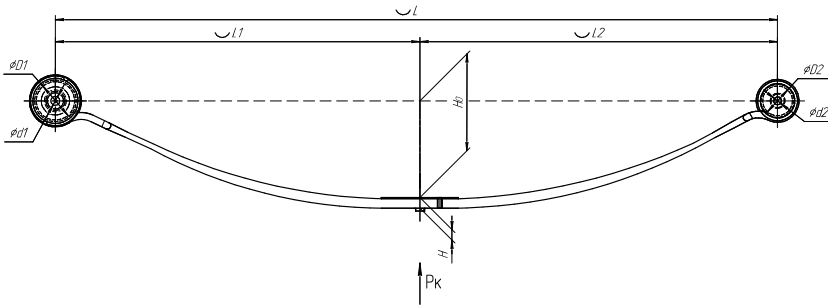

▼ **SEPARATE LEAVES**

Rear leaf spring for Ford Transit 1 leaf

Specifications

OEM	HK31-5560-AA
Top-3 models	Transit
Number of leaves	1
Maximum load, Pk, tons	0,862
Total weight, kilos	15,4
Working length of the leaf spring, L, mm	1376
L1, mm	694
L2, mm	682
Total thickness, H, mm	19
Ho, mm	176
D1, mm	69,5
d1 bushing inner diameter, mm	16,2
D2, mm	50
d2 bushing inner diameter, mm	14,2
Schoemacker	56502800
Weweler	F037T192ZA75
OMK number	OMK690007478