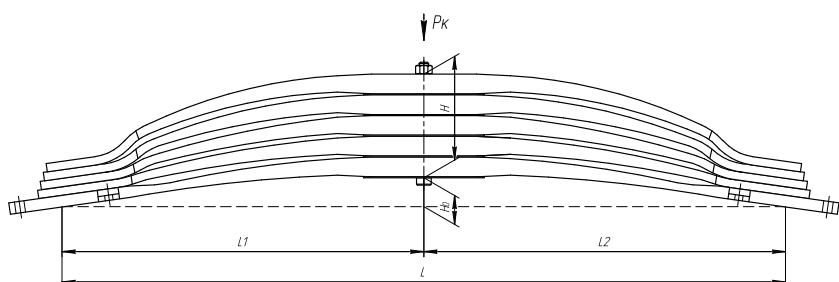

▼ **SEPARATE LEAVES**

Rear leaf spring for Mercedes Actros 3331-3348 5 leaves

Specifications

OEM	A9483203005
Top-3 models	Actros 3331-3348
Number of leaves	5
Maximum load, Pk, tons	14
Total weight, kilos	146,4
Working length of the leaf spring, L, mm	1370
L1, mm	685
L2, mm	685
Total thickness, H, mm	197,5
Ho, mm	55
Schoemacker	33885000
Weweler	F020T960ZA70
OMK number	OMK690005049

All separate leaves for this leaf spring are available for purchase. Please see the details on the 386 – 547 pages.