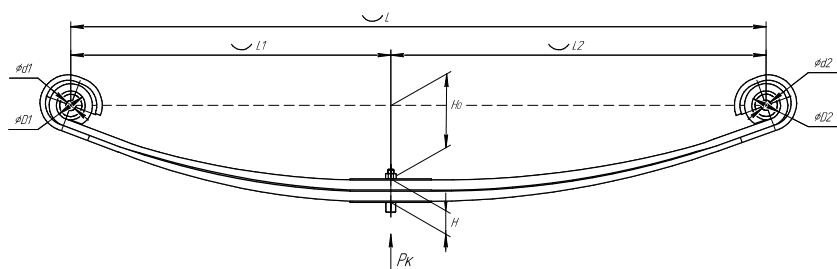

▼ **SEPARATE LEAVES**

Front leaf spring for Freightliner Century, Colombia 2 leaves

Specifications

OEM	A16-14463-000
Top-3 models	Century, Colombia, Argosy
Number of leaves	2
Maximum load, Pk, tons	1,75
Total weight, kilos	43,2
Working length of the leaf spring, L, mm	1420
L1, mm	660
L2, mm	760
Total thickness, H, mm	46
Ho, mm	148
D1, mm	50,5
d1 bushing inner diameter, mm	20
D2, mm	50,5
d2 bushing inner diameter, mm	20
Schoemacker	09968300
OMK number	OMK690005019

All separate leaves for this leaf spring are available for purchase. Please see the details on the 386 – 547 pages.