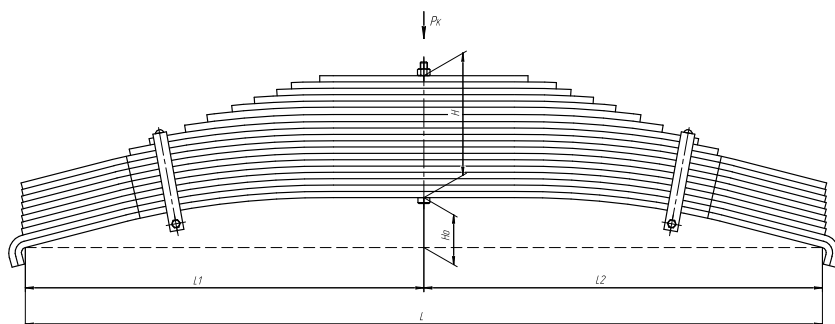

Rear leaf spring for BPW 19 leaves

Specifications

OEM	05.081.08.04.0
Number of leaves	19
Maximum load, Pk, tons	11
Total weight, kilos	341,8
Working length of the leaf spring, L, mm	1500
L1, mm	750
L2, mm	750
Total thickness, H, mm	270
H0, mm	74
Schoemacker	88053900
Weweler	A179Z185ZA70
OMK number	OMK690005308

All separate leaves for this leaf spring are available for purchase. Please see the details on the 386 – 547 pages.