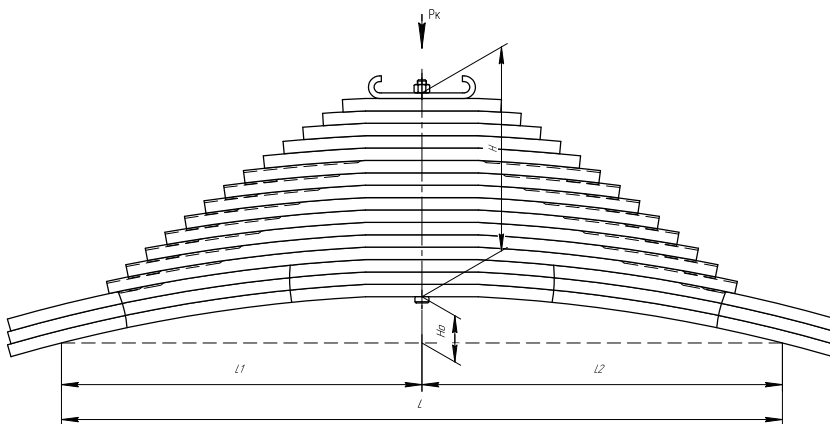

Rear leaf spring for Iveco Trakker 16 leaves

Specifications

Top-3 models	Trakker
Number of leaves	16
Maximum load, Pk, tons	20
Total weight, kilos	228,6
Working length of the leaf spring, L, mm	1280
L1, mm	640
L2, mm	640
Total thickness, H, mm	362
Ho, mm	82
OMK number	OMK690007438

All separate leaves for this leaf spring are available for purchase. Please see the details on the 386 – 547 pages.