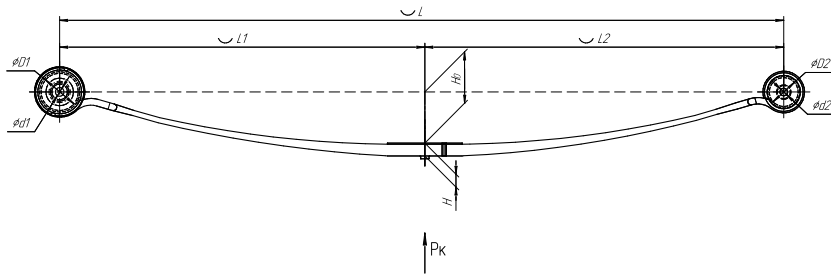

▼ **SEPARATE LEAVES**

Rear leaf spring for Ford Transit 1 leaf

Specifications

OEM	HK31-5560-LC
Top-3 models	Transit
Number of leaves	1
Maximum load, Pk, tons	0,719
Total weight, kilos	13,9
Working length of the leaf spring, L, mm	1376
L1, mm	694
L2, mm	682
Total thickness, H, mm	24
Ho, mm	96
D1, mm	69,5
d1 bushing inner diameter, mm	16,2
D2, mm	50
d2 bushing inner diameter, mm	14,2
Schoemacker	56504300
OMK number	OMK690007471