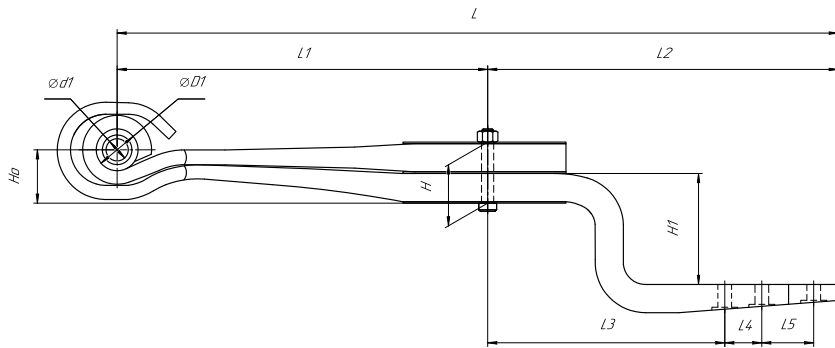

▼ **SEPARATE LEAVES**

Trailing arm for BPW an analogue for 05.082.12.64.0 2 leaves

All separate leaves for this leaf spring are available for purchase. Please see the details on the 386 – 547 pages.

Specifications

OEM	05.082.12.64.0
Number of leaves	2
Total weight, kilos	50,4
Working length of the leaf spring, L, mm	970
L1, mm	500
L2, mm	470
L3, mm	320
L4, mm	50
L5, mm	70
Total thickness, H, mm	82
Ho, mm	72
H1, mm	150
D1, mm	56,5
d1 bushing inner diameter, mm	30
Schoemacker	88138600
Weweler	F179Z191ZA75
OMK number	OMK690005093