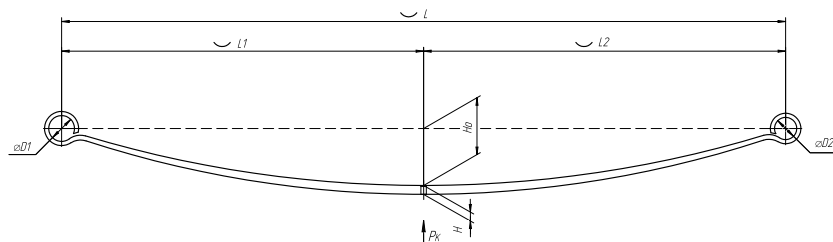

Rear leaf spring for Peugeot Boxer 3, Fiat Ducato 250 1 leaf

Specifications

OEM	1350080080
Top-3 models	Boxer 3, Citroen Jumper, Fiat Ducato 250
Number of leaves	1
Maximum load, Pk, tons	0,533
Total weight, kilos	11,8
Working length of the leaf spring, L, mm	1400
L1, mm	700
L2, mm	700
Total thickness, H, mm	17,2
H₀, mm	110
D1, mm	46,5
D2, mm	40
Schoemacker	67427000
Weweler	F011T494ZA75
OMK number	OMK690000209