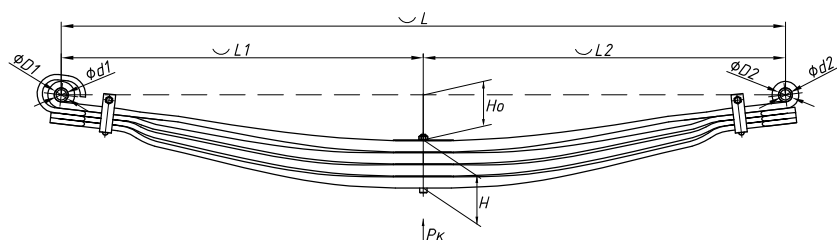

Front leaf spring for Scania 4- и PGRT-series 4 leaves

Specifications

OEM	1479518
Top-3 models	4-, PGRT-series
Number of leaves	4
Maximum load, Pk, tons	4,338
Total weight, kilos	107,2
Working length of the leaf spring, L, mm	1820
L1, mm	910
L2, mm	910
Total thickness, H, mm	120
Ho, mm	108
D1, mm	35
d1 bushing inner diameter, mm	26
D2, mm	35
d2 bushing inner diameter, mm	26
Schoemacker	90138000
Weweler	F010T191ZA75
OMK number	OMK690007502

All separate leaves for this leaf spring are available for purchase. Please see the details on the 386 – 547 pages.