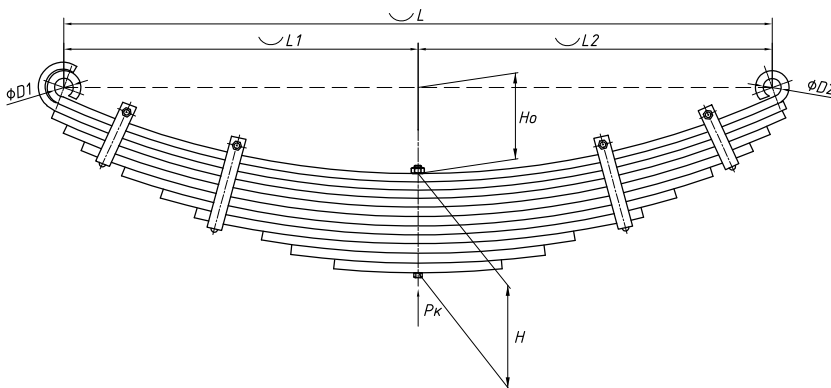

Rear leaf spring for Hyundai Aero City 11 leaves

All separate leaves for this leaf spring are available for purchase. Please see the details on the 386 – 547 pages.

Specifications

OEM	55100-8C300
Top-3 models	Aero City
Number of leaves	11
Maximum load, Pk, tons	2,84
Total weight, kilos	149,1
Working length of the leaf spring, L, mm	1700
L1, mm	850
L2, mm	850
Total thickness, H, mm	154
Ho, mm	160
D1, mm	37,9
D2, mm	37,9
OMK number	OMK690000113