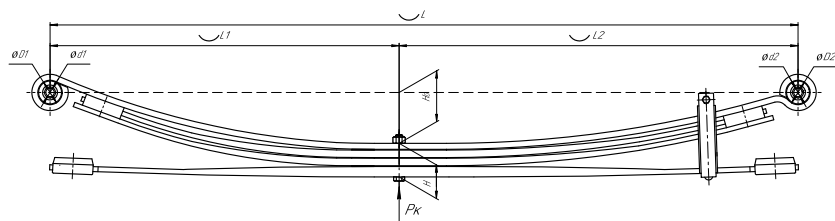

Rear leaf spring for GAZ NEXT C41R92 4 leaves

All separate leaves for this leaf spring are available for purchase. Please see the details on the 386 – 547 pages.

Specifications

OEM	C41R92-2912010-10
Top-3 models	Next C41R92
Number of leaves	4
Maximum load, Pk, tons	1,51
Total weight, kilos	47,2
Working length of the leaf spring, L, mm	1500
L1, mm	700
L2, mm	800
Total thickness, H, mm	67,5
Ho, mm	115
D1, mm	50
d1 bushing inner diameter, mm	17
D2, mm	50
d2 bushing inner diameter, mm	17
OMK number	OMK690007406