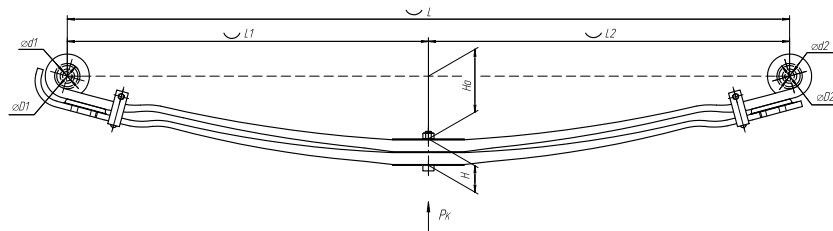

▼ **SEPARATE LEAVES**

Front leaf spring for MAN TGA 2 leaves

All separate leaves for this leaf spring are available for purchase. Please see the details on the 386 – 547 pages.

Specifications

OEM	81434026258
Top-3 models	TGA
Number of leaves	2
Maximum load, Pk, tons	3
Total weight, kilos	74,1
Working length of the leaf spring, L, mm	1850
L1, mm	925
L2, mm	925
Total thickness, H, mm	66
Ho, mm	145
D1, mm	64
d1 bushing inner diameter, mm	24
D2, mm	64
d2 bushing inner diameter, mm	24
Schoemacker	72988000
Weweler	F088T375ZA75
OMK number	OMK690007362