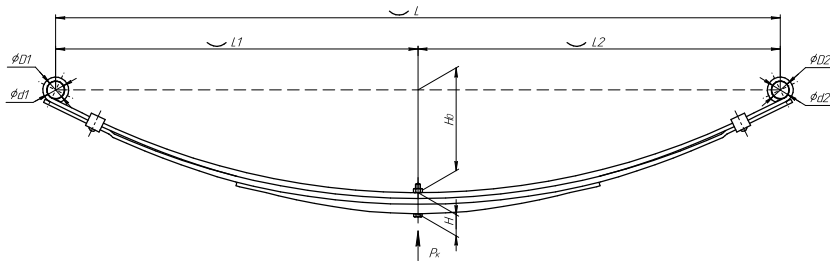

▼ SEPARATE LEAVES

Rear leaf spring for VIS 2347, 2349 3 leaves

All separate leaves for this leaf spring are available for purchase. Please see the details on the 386 – 547 pages.

Specifications

OEM	23470-2912012-01
Top-3 models	VIS 2347, 2349
Number of leaves	3
Maximum load, Pk, tons	0,478
Total weight, kilos	9,6
Working length of the leaf spring, L, mm	1200
L1, mm	600
L2, mm	600
Total thickness, H, mm	35,2
H0, mm	170
D1, mm	30
d1 bushing inner diameter, mm	28,5
D2, mm	30
d2 bushing inner diameter, mm	28,5
OMK number	OMK690000722