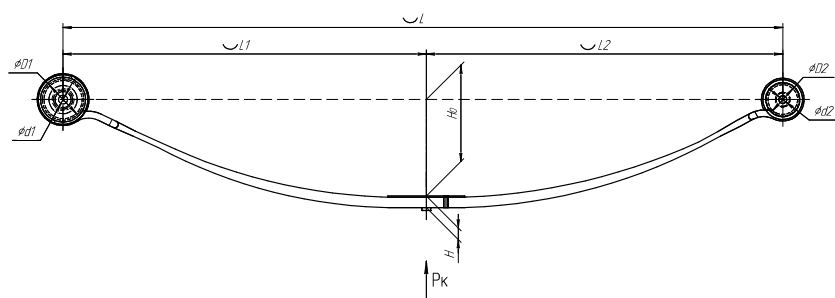

Rear leaf spring for Ford Transit 1 leaf

Specifications

OEM	HK31-5560-EA
Top-3 models	Transit
Number of leaves	1
Maximum load, Pk, tons	0,84
Total weight, kilos	16,3
Working length of the leaf spring, L, mm	1376
L1, mm	694
L2, mm	682
Total thickness, H, mm	21
Ho, mm	139
D1, mm	69,5
d1 bushing inner diameter, mm	16,2
D2, mm	50
d2 bushing inner diameter, mm	14,2
OMK number	OMK690007475