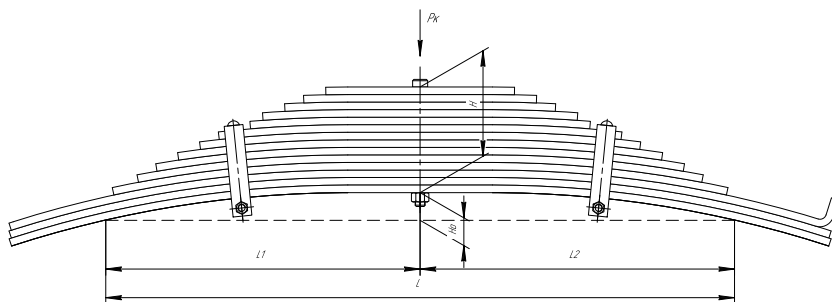

Rear leaf spring for BPW 14 leaves

Specifications

OEM	05.082.05.01.0
Number of leaves	14
Maximum load, Pk, tons	7
Total weight, kilos	102,8
Working length of the leaf spring, L, mm	1000
L1, mm	500
L2, mm	500
Total thickness, H, mm	168
Ho, mm	44
Schoemacker	88071500
Weweler	A179Z120ZA70
OMK number	OMK690007365

All separate leaves for this leaf spring are available for purchase. Please see the details on the 386 – 547 pages.