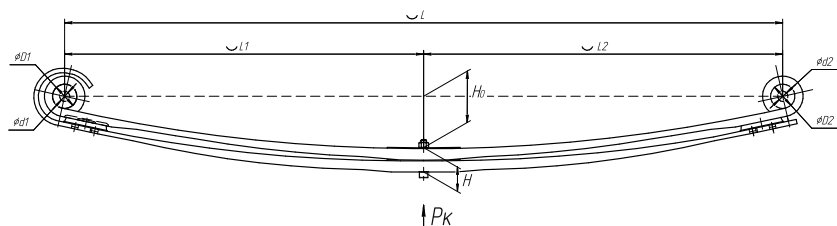

▼ **SEPARATE LEAVES**

Front leaf spring for Mercedes Actros 1831-1848 2 leaves

All separate leaves for this leaf spring are available for purchase. Please see the details on the 386 – 547 pages.

Specifications

OEM	A0003200202
Top-3 models	Actros 1831-1848, Actros 3331-3360, Actros 2031-2048
Number of leaves	2
Maximum load, Pk, tons	2,1
Total weight, kilos	61,3
Working length of the leaf spring, L, mm	1800
L1, mm	900
L2, mm	900
Total thickness, H, mm	60
H0, mm	126
D1, mm	60
d1 bushing inner diameter, mm	24,5
D2, mm	60,0
d2 bushing inner diameter, mm	24,5
Schoemacker	33818000
Weweler	F020T711ZA75
OMK number	OMK690005015