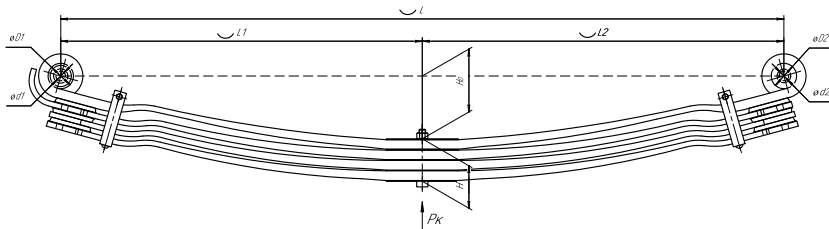

Front leaf spring for MAN TGA, TGS, TGX 4 leaves

All separate leaves for this leaf spring are available for purchase. Please see the details on the 386 – 547 pages.

Specifications

OEM	81434026505
Top-3 models	TGA, TGS, TGX
Number of leaves	4
Maximum load, Pk, tons	3,75
Total weight, kilos	108,4
Working length of the leaf spring, L, mm	1850
L1, mm	925
L2, mm	925
Total thickness, H, mm	106
H0, mm	160
D1, mm	64
d1 bushing inner diameter, mm	24
D2, mm	64
d2 bushing inner diameter, mm	24
Schoemacker	73032000
Weweler	F088T244ZA75
OMK number	OMK690007367