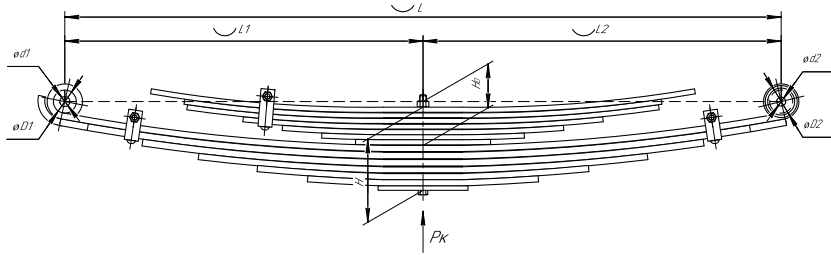

▼ **SEPARATE LEAVES**

Rear leaf spring for Isuzu NPR 75 13 leaves

All separate leaves for this leaf spring are available for purchase. Please see the details on the 386 – 547 pages.

Specifications

OEM	8980799020
Top-3 models	NPR 75
Number of leaves	13
Maximum load, Pk, tons	3,1
Total weight, kilos	59,3
Working length of the leaf spring, L, mm	1300
L1, mm	650
L2, mm	650
Total thickness, H, mm	148
Ho, mm	78
D1, mm	40
d1 bushing inner diameter, mm	18
D2, mm	40
d2 bushing inner diameter, mm	16
OMK number	OMK690007312