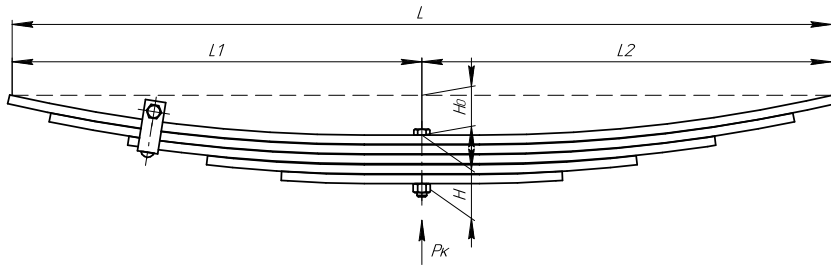

▼ **SEPARATE LEAVES**

Rear leaf spring for Hino 300 5 leaves

Specifications

OEM	48210-3V620
Top-3 models	300
Number of leaves	5
Total weight, kilos	20,9
Working length of the leaf spring, L, mm	994
L1, mm	497
L2, mm	497
Total thickness, H, mm	59
Ho, mm	48
OMK number	OMK690005179

All separate leaves for this leaf spring are available for purchase. Please see the details on the 386 – 547 pages.