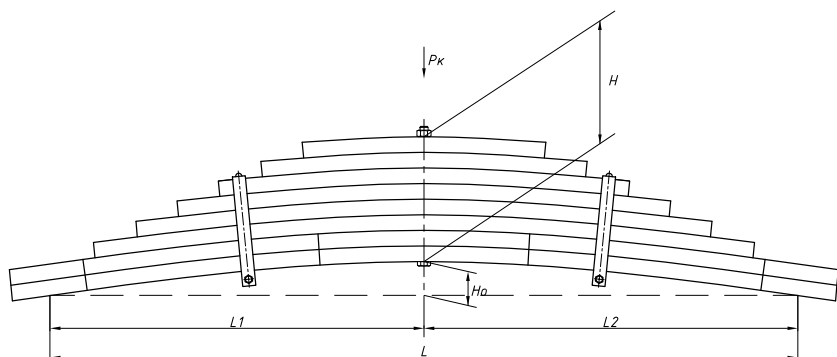

Rear leaf spring for Scania PGRT-series 8 leaves

Specifications

OEM	1547824
Top-3 models	PGRT-series
Number of leaves	8
Maximum load, Pk, tons	12,213
Total weight, kilos	172,7
Working length of the leaf spring, L, mm	1445
L1, mm	722,5
L2, mm	722,5
Total thickness, H, mm	240
Ho, mm	69
Schoemacker	90199000
Weweler	A010T240ZA70
OMK number	OMK690003884

All separate leaves for this leaf spring are available for purchase. Please see the details on the 386 – 547 pages.