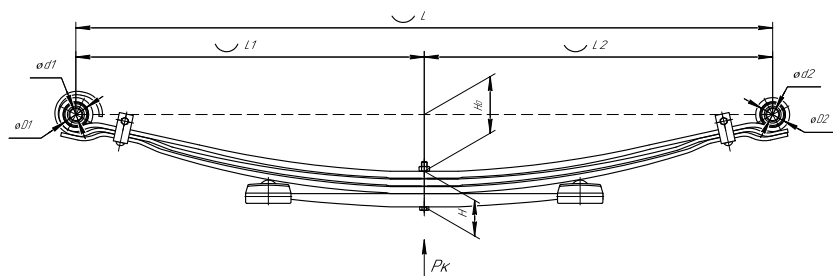

▼ **SEPARATE LEAVES**

Rear leaf spring for UAZ 3962 4 leaves

All separate leaves for this leaf spring are available for purchase. Please see the details on the 386 – 547 pages.

Specifications

OEM	220695-2912010-00
Top-3 models	3962
Number of leaves	4
Maximum load, Pk, tons	0,75
Total weight, kilos	21,6
Working length of the leaf spring, L, mm	1250
L1, mm	625
L2, mm	625
Total thickness, H, mm	62,8
H0, mm	102
D1, mm	45
d1 bushing inner diameter, mm	21,4
D2, mm	45
d2 bushing inner diameter, mm	21,4
OMK number	OMK690007323