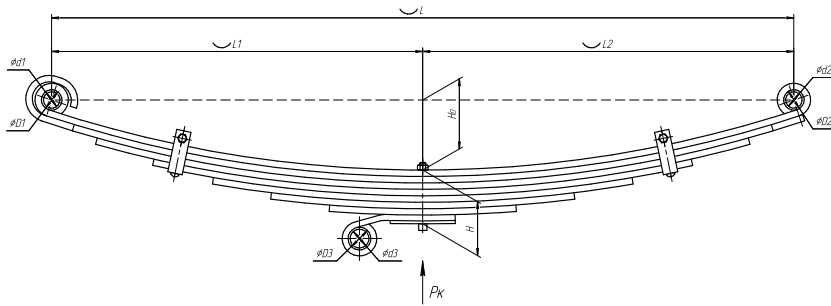

Front leaf spring for Hyundai HD 120 8 leaves

All separate leaves for this leaf spring are available for purchase. Please see the details on the 386 – 547 pages.

Specifications

OEM	54110-6A010
Top-3 models	HD 120
Number of leaves	8
Maximum load, Pk, tons	1,75
Total weight, kilos	41,6
Working length of the leaf spring, L, mm	1300
L1, mm	650
L2, mm	650
Total thickness, H, mm	92
Ho, mm	120
D1, mm	33,7
d1 bushing inner diameter, mm	27,5
D2, mm	33,7
d2 bushing inner diameter, mm	27,5
D3, mm	38,7
d3 внутр. диаметр втулки ушка, mm	32
OMK number	OMK690005300