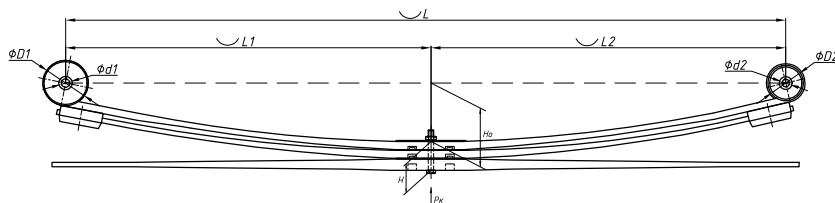

Rear leaf spring for Ford Transit 3 leaves

Specifications

OEM	6C115560HF
Top-3 models	Transit
Number of leaves	3
Maximum load, Pk, tons	1,35
Total weight, kilos	36,7
Working length of the leaf spring, L, mm	1370
L1, mm	695
L2, mm	675
Total thickness, H, mm	55,3
Ho, mm	115
D1, mm	58
d1 bushing inner diameter, mm	16
D2, mm	49,0
d2 bushing inner diameter, mm	14
Schoemacker	50627000
Weweler	F037T284ZA75
OMK number	OMK690003494

All separate leaves for this leaf spring are available for purchase. Please see the details on the 386 – 547 pages.