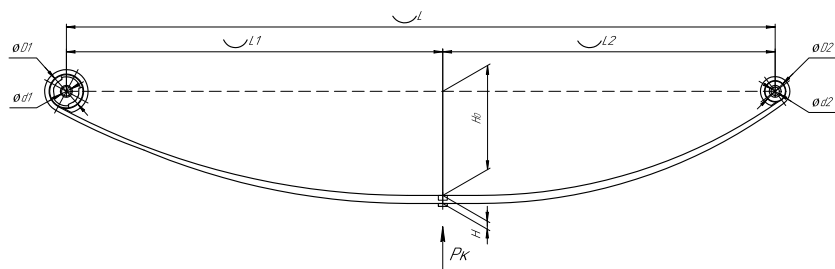

Rear leaf spring for Fiat Doblo Cargo 1 leaf

Specifications

OEM	46766962
Top-3 models	Doblo Cargo
Number of leaves	1
Maximum load, Pk, tons	0,33
Total weight, kilos	9,3
Working length of the leaf spring, L, mm	1260
L1, mm	665
L2, mm	595
Total thickness, H, mm	14
H0, mm	164
D1, mm	56
d1 bushing inner diameter, mm	16
D2, mm	33
d2 bushing inner diameter, mm	14
Schoemacker	67421000
OMK number	OMK690007286