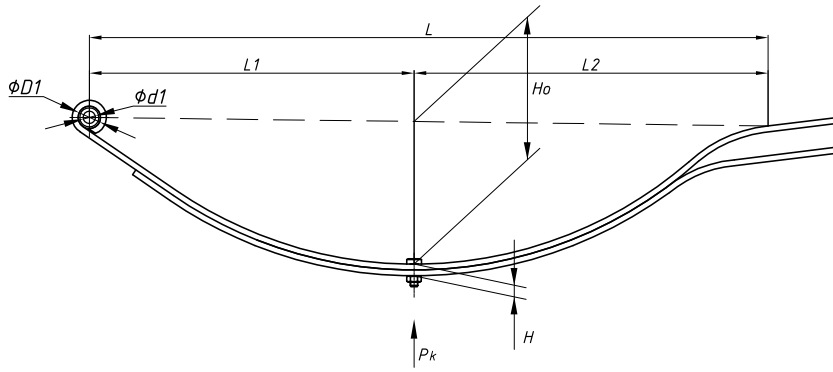

### Specifications

OEM	<b>1337371</b>
Number of leaves	<b>2</b>
Maximum load, Pk, tons	<b>0,18</b>
Total weight, kilos	<b>3,8</b>
Working length of the leaf spring, L, mm	<b>705</b>
L1, mm	<b>332</b>
L2, mm	<b>373</b>
Total thickness, H, mm	<b>12</b>
Ho, mm	<b>150</b>
D1, mm	<b>23</b>
d1 bushing inner diameter, mm	<b>12,6</b>
OMK number	<b>OMK690003595</b>