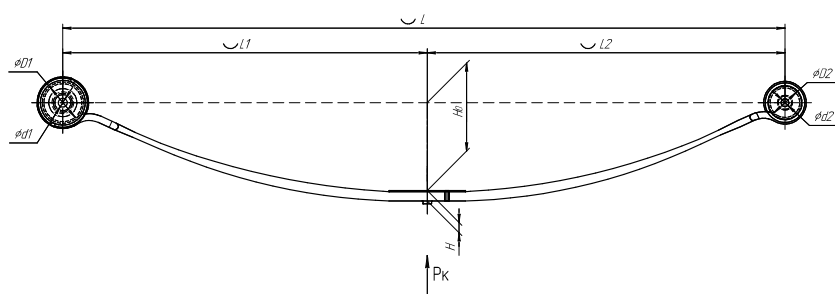

Rear leaf spring for Ford Transit 1 leaf

Specifications

OEM	HK31-5560-KA
Top-3 models	Transit
Number of leaves	1
Maximum load, Pk, tons	0,862
Total weight, kilos	15,4
Working length of the leaf spring, L, mm	1376
L1, mm	694
L2, mm	682
Total thickness, H, mm	19
Ho, mm	161
D1, mm	69,5
d1 bushing inner diameter, mm	16,2
D2, mm	50
d2 bushing inner diameter, mm	14,2
Schoemacker	50561000
Weweler	F037T172ZA75
OMK number	OMK690007477