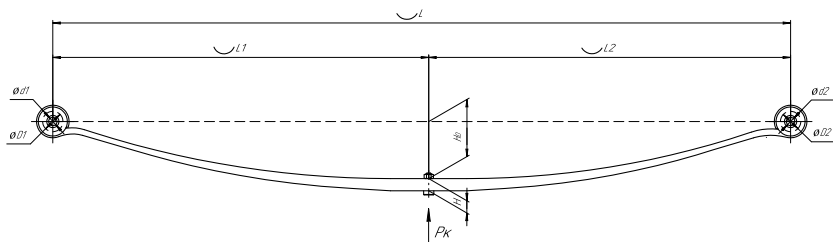

Rear leaf spring for Iveco Daily Panel Van 1 leaf

Specifications

OEM	5840700
Top-3 models	Daily Panel Van
Number of leaves	1
Maximum load, Pk, tons	1
Total weight, kilos	18,1
Working length of the leaf spring, L, mm	1470
L1, mm	750
L2, mm	720
Total thickness, H, mm	24
H0, mm	110
D1, mm	40
d1 bushing inner diameter, mm	16
D2, mm	40,0
d2 bushing inner diameter, mm	16
Schoemacker	67389000
Weweler	F011T478ZA75
OMK number	OMK690007284