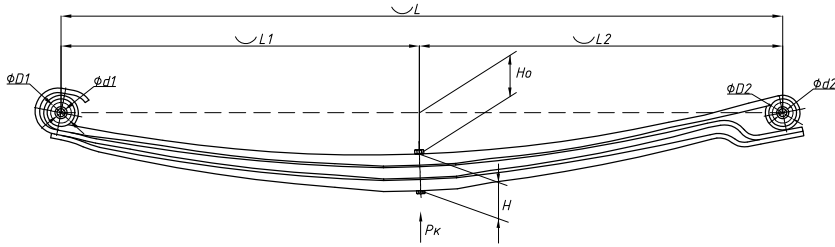

▼ **SEPARATE LEAVES**

Rear leaf spring for Iveco Daily 50C11-50C21 3 leaves

All separate leaves for this leaf spring are available for purchase. Please see the details on the 386 – 547 pages.

Specifications

OEM	504048775
Top-3 models	Daily 50C11-50C21, Daily 50C80
Number of leaves	3
Maximum load, Pk, tons	1,75
Total weight, kilos	34,2
Working length of the leaf spring, L, mm	1410
L1, mm	700
L2, mm	710
Total thickness, H, mm	71,1
Ho, mm	80
D1, mm	39
d1 bushing inner diameter, mm	16,5
D2, mm	39,0
d2 bushing inner diameter, mm	16,5
Schoemacker	67407000
Weweler	F011T416ZA75
OMK number	OMK690004787