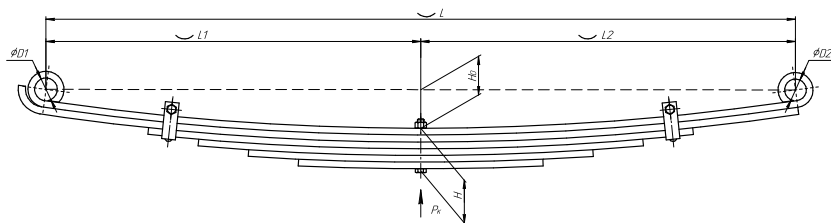

Rear leaf spring for Bogdan AO 92, Isuzu NQR 71-75 6 leaves

Specifications

OEM	A092-2912012.06
Top-3 models	Isuzu NQR 71-75, AO 92
Number of leaves	6
Maximum load, Pk, tons	1,45
Total weight, kilos	39,3
Working length of the leaf spring, L, mm	1350
L1, mm	675
L2, mm	675
Total thickness, H, mm	73
Ho, mm	70
D1, mm	41
D2, mm	39
OMK number	OMK690004861

All separate leaves for this leaf spring are available for purchase. Please see the details on the 386 – 547 pages.