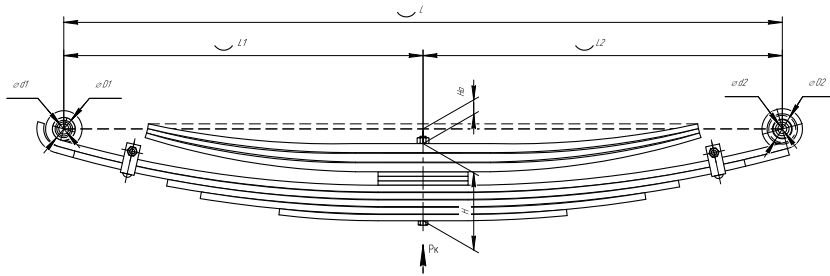

▼ SEPARATE LEAVES

Rear leaf spring for Isuzu NQR 90 8 leaves

All separate leaves for this leaf spring are available for purchase. Please see the details on the 386 – 547 pages.

Specifications

OEM	8980799040
Top-3 models	NQR
Number of leaves	8
Maximum load, Pk, tons	1,25+0,2
Total weight, kilos	53,4
Working length of the leaf spring, L, mm	1300
L1, mm	650
L2, mm	650
Total thickness, H, mm	137
H0, mm	26
D1, mm	40
d1 bushing inner diameter, mm	18
D2, mm	38,7
d2 bushing inner diameter, mm	16
OMK number	OMK690007442