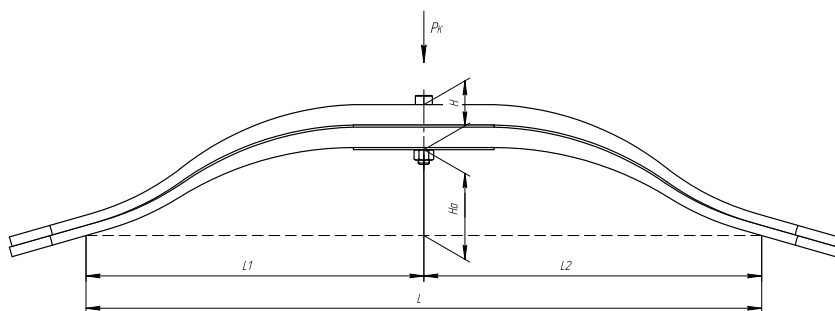

Rear leaf spring for BPW 2 leaves

Specifications

OEM	05.082.04.13.0
Number of leaves	2
Maximum load, Pk, tons	5,5
Total weight, kilos	38,133
Working length of the leaf spring, L, mm	960
L1, mm	480
L2, mm	480
Total thickness, H, mm	64
Ho, mm	125
Schoemacker	88034300
Weweler	F179Z200ZA70
OMK number	OMK690007538

All separate leaves for this leaf spring are available for purchase. Please see the details on the 386 – 547 pages.