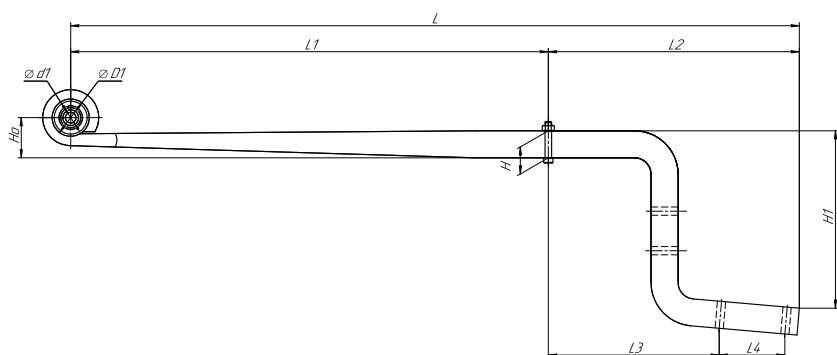

Trailing arm for Mercedes Sprinter an analogue for 10052010055A

Specifications

OEM	10052010055A
Top-3 models	Sprinter, Volkswagen Crafter
Number of leaves	1
Total weight, kilos	27,5
Working length of the leaf spring, L, mm	1106
L1, mm	725
L2, mm	381
L3, mm	263
L4, mm	100
Total thickness, H, mm	41
H0, mm	61
H1, mm	270
D1, mm	47,5
d1 bushing inner diameter, mm	16
OMK number	OMK690004413