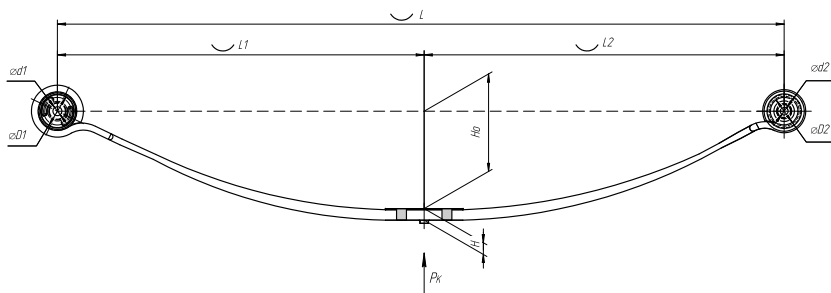

Rear leaf spring for Ford Transit 1 leaf

Specifications

OEM	HK31-5560-RA
Top-3 models	Transit
Number of leaves	1
Maximum load, Pk, tons	0,862
Total weight, kilos	15,5
Working length of the leaf spring, L, mm	1376
L1, mm	694
L2, mm	682
Total thickness, H, mm	21
Ho, mm	151
D1, mm	69,25
d1 bushing inner diameter, mm	16,2
D2, mm	50
d2 bushing inner diameter, mm	14
Schoemacker	56501900
Weweler	F037T218ZA75
OMK number	OMK690007474