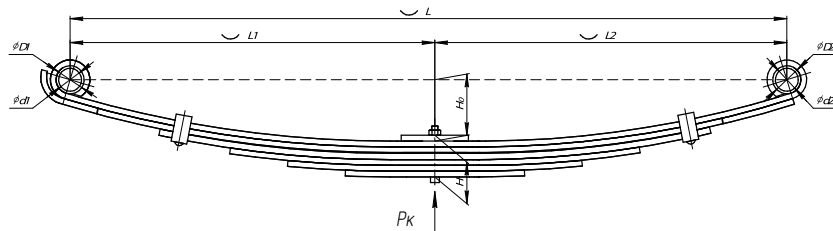

Front leaf spring for Isuzu NMR 85 6 leaves

All separate leaves for this leaf spring are available for purchase. Please see the details on the 386 – 547 pages.

Specifications

OEM	8980015330
Top-3 models	NMR 85
Number of leaves	6
Maximum load, Pk, tons	0,9
Total weight, kilos	21,2
Working length of the leaf spring, L, mm	1140
L1, mm	580
L2, mm	560
Total thickness, H, mm	65
H0, mm	96
D1, mm	43
d1 bushing inner diameter, mm	40
D2, mm	43
d2 bushing inner diameter, mm	40
OMK number	OMK690007292