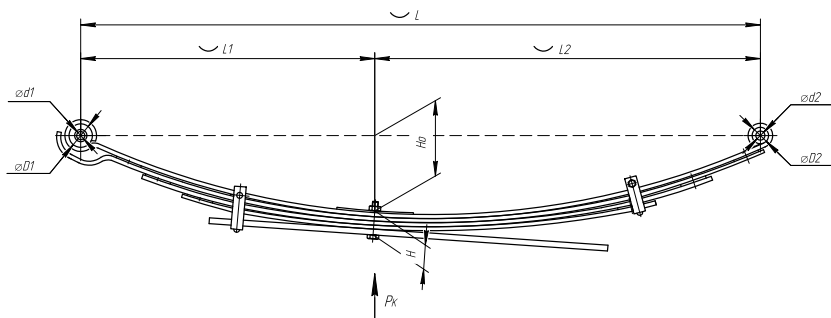

▼ SEPARATE LEAVES

Rear leaf spring for Mitsubishi L200 5 leaves

All separate leaves for this leaf spring are available for purchase. Please see the details on the 386 – 547 pages.

Specifications

OEM	MR992594
Top-3 models	L200
Number of leaves	5
Maximum load, Pk, tons	0,62
Total weight, kilos	23,3
Working length of the leaf spring, L, mm	1200
L1, mm	520
L2, mm	680
Total thickness, H, mm	42
Ho, mm	150
D1, mm	40
d1 bushing inner diameter, mm	14
D2, mm	28,0
d2 bushing inner diameter, mm	15,5
Schoemacker	25884700
OMK number	OMK690004699