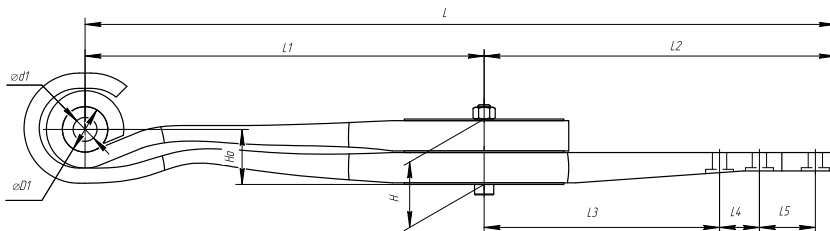

Trailing arm for BPW an analogue for 05.082.12.67.0 2 leaves

All separate leaves for this leaf spring are available for purchase. Please see the details on the 386 – 547 pages.

Specifications

OEM	05.082.12.67.0
Number of leaves	2
Total weight, kilos	42,2
Working length of the leaf spring, L, mm	940
L1, mm	500
L2, mm	295
L3, mm	50
L4, mm	70
L5, mm	70
Total thickness, H, mm	82
Ho, mm	69
D1, mm	57
d1 bushing inner diameter, mm	30
Schoemacker	88135700
Weweler	F179Z194ZA75
OMK number	OMK690007535