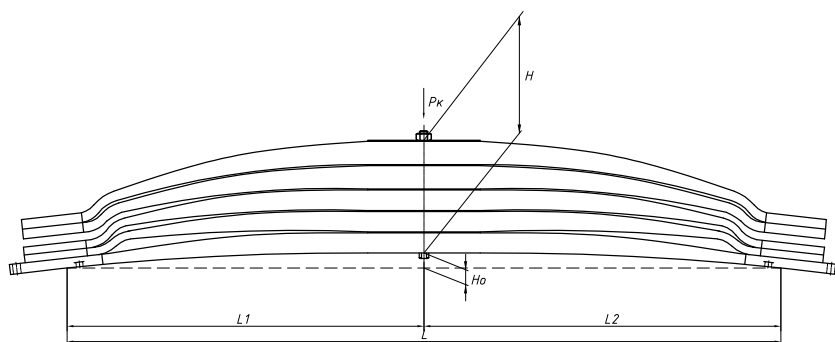

Rear leaf spring for Mercedes Actros 3331-3360 5 leaves

Specifications

OEM	A9483202405
Top-3 models	Actros 3331-3360, Actros 4140-4151
Number of leaves	5
Maximum load, Pk, tons	17,413
Total weight, kilos	187,9
Working length of the leaf spring, L, mm	1450
L1, mm	725
L2, mm	725
Total thickness, H, mm	229
Ho, mm	43
Schoemacker	33839000
Weweler	F020T906ZA70
OMK number	OMK690000051

All separate leaves for this leaf spring are available for purchase. Please see the details on the 386 – 547 pages.