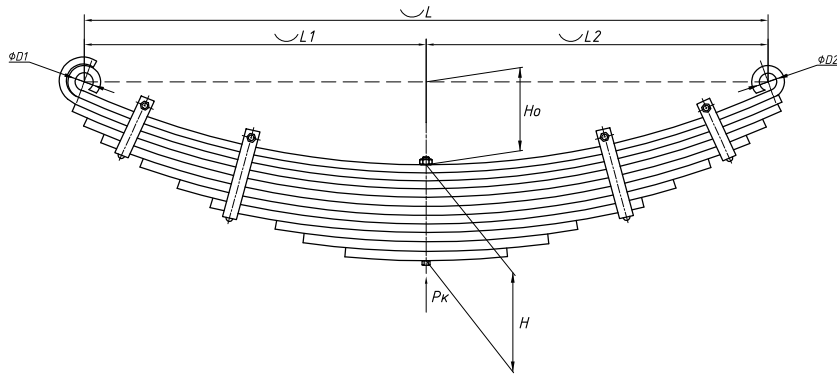

Rear leaf spring for Daewoo BS106 11 leaves

Specifications

OEM	96375740
Top-3 models	BS106
Number of leaves	11
Maximum load, Pk, tons	4,5
Total weight, kilos	169,6
Working length of the leaf spring, L, mm	1660
L1, mm	860
L2, mm	800
Total thickness, H, mm	154
Ho, mm	70
D1, mm	37,7
D2, mm	37,7
OMK number	OMK690002891

All separate leaves for this leaf spring are available for purchase.
Please see the details on the 386 – 547 pages.