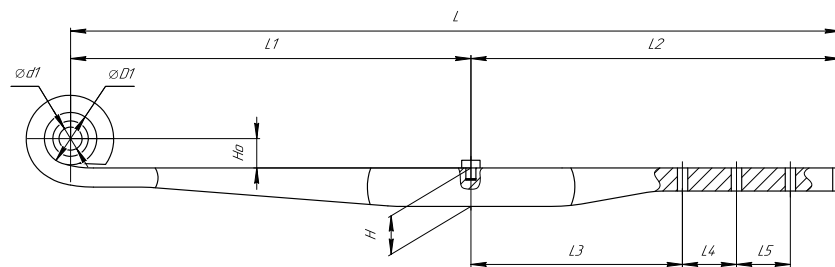

Trailing arm for Fruehauf an analogue for M001480

Specifications

OEM	M001480
Number of leaves	1
Total weight, kilos	34,3
Working length of the leaf spring, L, mm	1000
L1, mm	520
L2, mm	480
L3, mm	275
L4, mm	70
L5, mm	70
Total thickness, H, mm	50
Ho, mm	38
D1, mm	56,5
d1 bushing inner diameter, mm	30
Schoemacker	23601900
Weweler	F256Z053ZA75
OMK number	OMK690005227