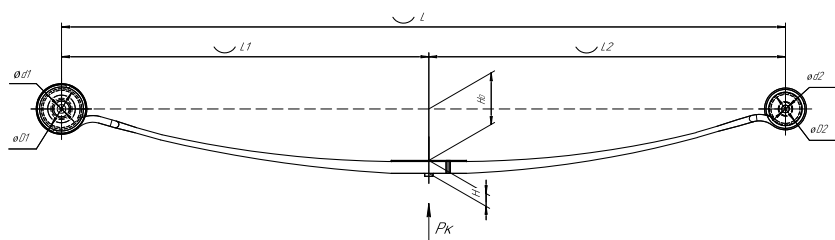

Rear leaf spring for Ford Transit TT9 280 1 leaf

Specifications

OEM	1721779
Top-3 models	Transit TT9 280
Number of leaves	1
Maximum load, Pk, tons	0,719
Total weight, kilos	13,1
Working length of the leaf spring, L, mm	1368
L1, mm	694
L2, mm	674
Total thickness, H, mm	24
Ho, mm	87
D1, mm	58
d1 bushing inner diameter, mm	16
D2, mm	49,0
d2 bushing inner diameter, mm	14
Schoemacker	50611000
OMK number	OMK690007224