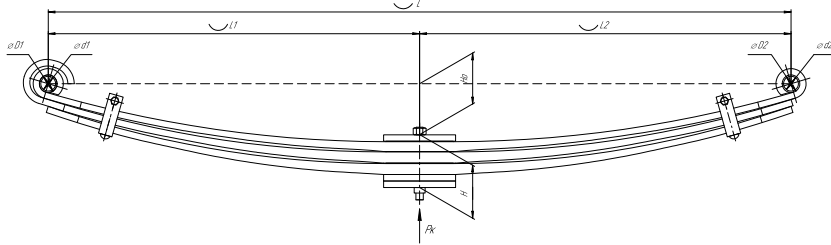

▼ **SEPARATE LEAVES**

Front leaf spring for Isuzu FVR 34 3 leaves

All separate leaves for this leaf spring are available for purchase. Please see the details on the 386 – 547 pages.

Specifications

OEM	8980694830
Top-3 models	FVR
Number of leaves	3
Maximum load, Pk, tons	2,45
Total weight, kilos	61,3
Working length of the leaf spring, L, mm	1600
L1, mm	800
L2, mm	800
Total thickness, H, mm	113,6
Ho, mm	133
D1, mm	37
d1 bushing inner diameter, mm	32
D2, mm	37,7
d2 bushing inner diameter, mm	32
OMK number	OMK690007389