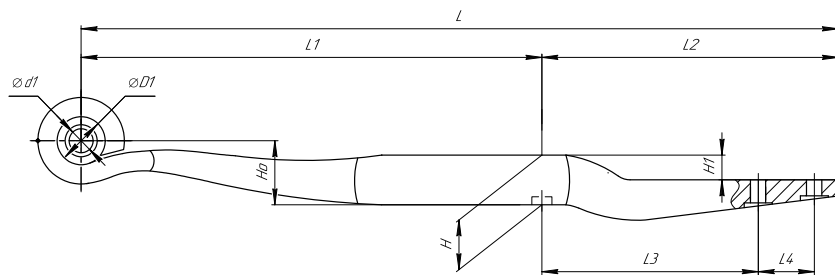

Trailing arm for BPW an analogue for 05.082.13.96.0

Specifications

OEM	05.082.13.96.0
Number of leaves	1
Total weight, kilos	27,2
Working length of the leaf spring, L, mm	945
L1, mm	575
L2, mm	370
L3, mm	270
L4, mm	70
Total thickness, H, mm	62
H0, mm	80
H1, mm	30
D1, mm	59,5
d1 bushing inner diameter, mm	30
Schoemacker	88170600
Weweler	F179Z256ZA75
OMK number	OMK690005450