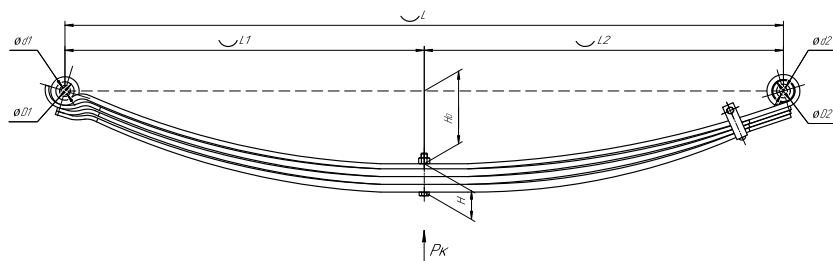

Front leaf spring for PAZ Vector, Gazon Next 4 leaves

All separate leaves for this leaf spring are available for purchase. Please see the details on the 386 – 547 pages.

Specifications

OEM	C40R13-2902012-10
Top-3 models	Vector
Number of leaves	4
Maximum load, Pk, tons	1,5
Total weight, kilos	49
Working length of the leaf spring, L, mm	1600
L1, mm	800
L2, mm	800
Total thickness, H, mm	62
Ho, mm	155
D1, mm	40
d1 bushing inner diameter, mm	17
D2, mm	50
d2 bushing inner diameter, mm	17
OMK number	OMK690007380