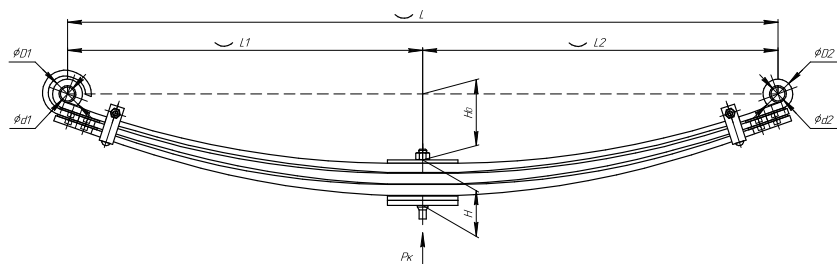

Front leaf spring for Isuzu FSR 90 3 leaves

All separate leaves for this leaf spring are available for purchase. Please see the details on the 386 – 547 pages.

Specifications

OEM	8980634830
Top-3 models	FSR 90
Number of leaves	3
Maximum load, Pk, tons	1,8
Total weight, kilos	32,8
Working length of the leaf spring, L, mm	1300
L1, mm	650
L2, mm	650
Total thickness, H, mm	81,1
Ho, mm	117
D1, mm	30
d1 bushing inner diameter, mm	25
D2, mm	30,0
d2 bushing inner diameter, mm	25
OMK number	OMK690005437