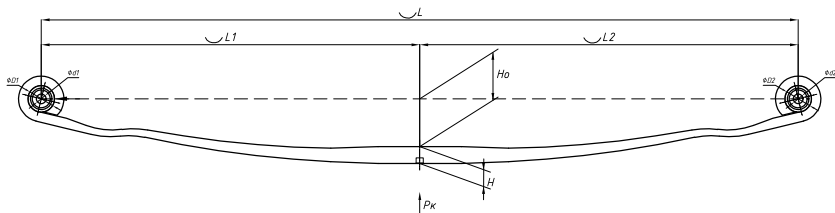

Front leaf spring for MAN TGA, TGS, TGX 1 leaf

Specifications

OEM	81434026324
Top-3 models	TGA, TGS, TGX
Number of leaves	1
Maximum load, Pk, tons	2
Total weight, kilos	48,4
Working length of the leaf spring, L, mm	1850
L1, mm	925
L2, mm	925
Total thickness, H, mm	40,5
Ho, mm	120
D1, mm	63
d1 bushing inner diameter, mm	24
D2, mm	63,0
d2 bushing inner diameter, mm	24
Schoemacker	73042000
Weweler	F088T479WA75
OMK number	OMK690004786