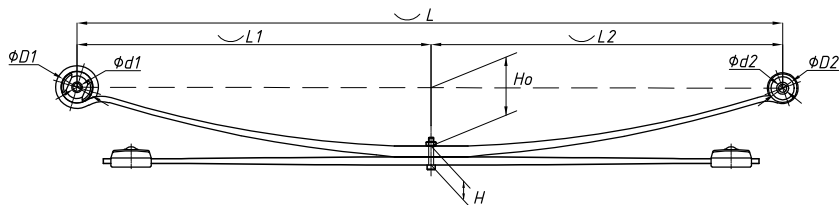

Rear leaf spring for Peugeot Boxer 3, Fiat Ducato 250 2 leaves

Specifications

OEM	1350011080
Top-3 models	Boxer 3, Citroen Jumper, Fiat Ducato 250
Number of leaves	2
Maximum load, Pk, tons	0,7
Total weight, kilos	24,8
Working length of the leaf spring, L, mm	1425
L1, mm	715
L2, mm	710
Total thickness, H, mm	38
H₀, mm	125
D1, mm	64
d1 bushing inner diameter, mm	16
D2, mm	40,0
d2 bushing inner diameter, mm	16,2
Schoemacker	67517000
Weweler	F011T504ZA75
OMK number	OMK690003496

All separate leaves for this leaf spring are available for purchase. Please see the details on the 386 – 547 pages.