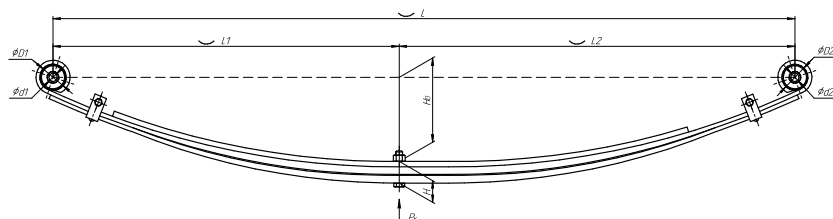

Rear leaf spring for GAZ 3302 3 leaves

All separate leaves for this leaf spring are available for purchase. Please see the details on the 386 – 547 pages.

Specifications

OEM	3302-2912011-12
Top-3 models	3302
Number of leaves	3
Maximum load, Pk, tons	0,75
Total weight, kilos	30,6
Working length of the leaf spring, L, mm	1500
L1, mm	700
L2, mm	800
Total thickness, H, mm	43,8
Ho, mm	170
D1, mm	53
d1 bushing inner diameter, mm	17
D2, mm	53
d2 bushing inner diameter, mm	17
OMK number	OMK690004200