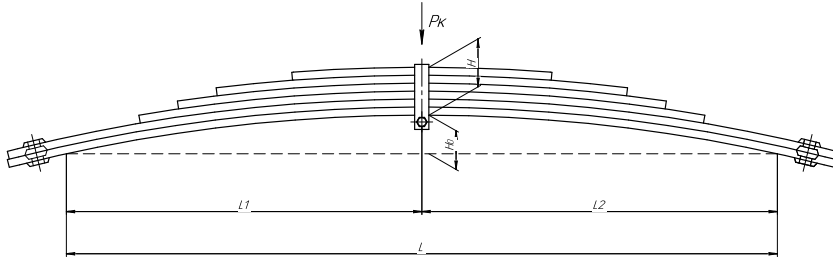

▼ [SEPARATE LEAVES](#)

Rear leaf spring for a 9554 trailer 6 leaves

Specifications

OEM	9554-2912012-30
Top-3 models	9554
Number of leaves	6
Maximum load, Pk, tons	2
Total weight, kilos	58,5
Working length of the leaf spring, L, mm	1250
L1, mm	625
L2, mm	625
Total thickness, H, mm	84
Ho, mm	68
OMK number	OMK690000172

All separate leaves for this leaf spring are available for purchase. Please see the details on the 386 – 547 pages.