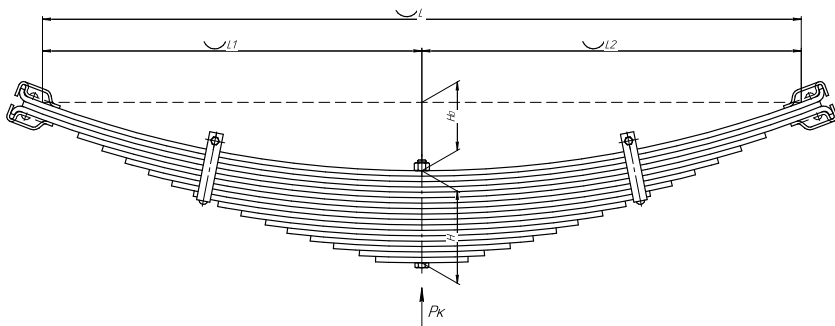

Front leaf spring for KRAZ 260, 6443, 251 17 leaves

Specifications

OEM	251-2902012-02
Top-3 models	260, 6443, 251
Number of leaves	17
Maximum load, Pk, tons	2,56
Total weight, kilos	105,2
Working length of the leaf spring, L, mm	1400
L1, mm	700
L2, mm	700
Total thickness, H, mm	170
H0, mm	126
OMK number	OMK690000232

All separate leaves for this leaf spring are available for purchase. Please see the details on the 386 – 547 pages.