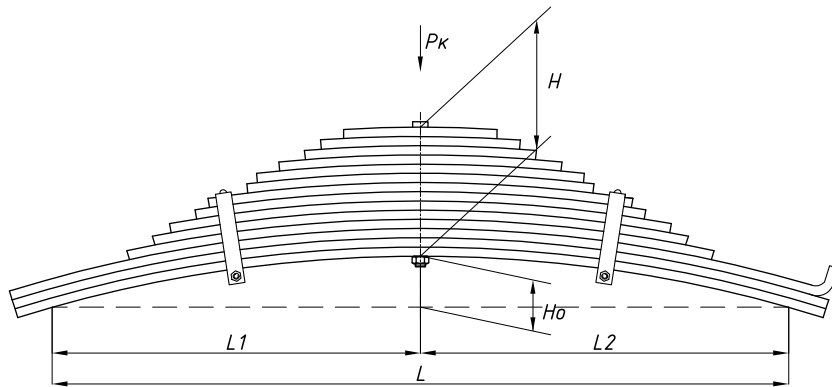

▼ SEPARATE LEAVES

Rear leaf spring for BPW 14 leaves

Specifications

OEM	05.082.06.03.0
Number of leaves	14
Maximum load, Pk, tons	7,34
Total weight, kilos	94,2
Working length of the leaf spring, L, mm	960
L1, mm	480
L2, mm	480
Total thickness, H, mm	168
Ho, mm	50
Schoemacker	88073300
OMK number	OMK690004517

All separate leaves for this leaf spring are available for purchase. Please see the details on the 386 – 547 pages.