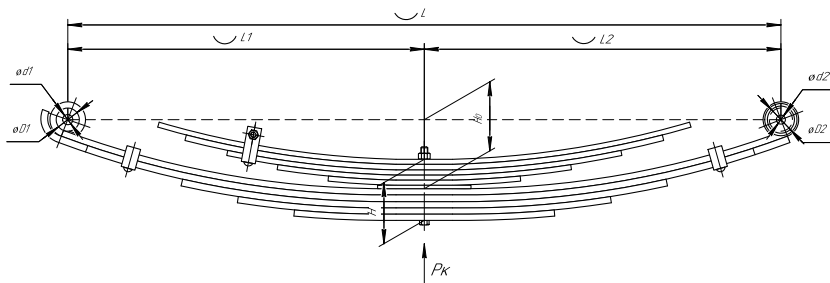

Rear leaf spring for Isuzu NMR 85 10 leaves

All separate leaves for this leaf spring are available for purchase. Please see the details on the 386 – 547 pages.

Specifications

OEM	8980223730
Top-3 models	NMR 85
Number of leaves	10
Maximum load, Pk, tons	2,4
Total weight, kilos	48,3
Working length of the leaf spring, L, mm	1300
L1, mm	650
L2, mm	650
Total thickness, H, mm	108
H0, mm	122
D1, mm	40
d1 bushing inner diameter, mm	18
D2, mm	40
d2 bushing inner diameter, mm	16
OMK number	OMK690007313