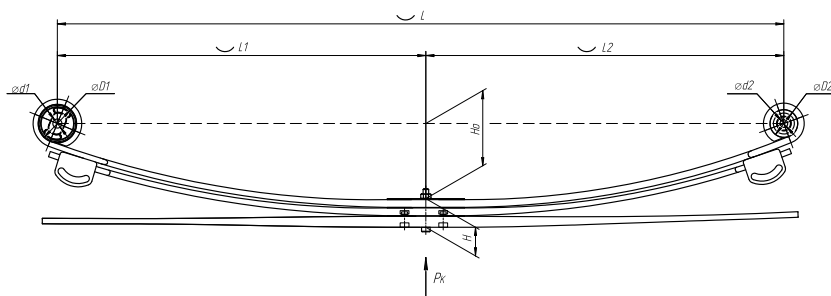

Rear leaf spring for Ford Transit 3 leaves

Specifications

OEM	HK31-5560-NA
Top-3 models	Transit
Number of leaves	3
Maximum load, Pk, tons	1,506
Total weight, kilos	34,3
Working length of the leaf spring, L, mm	1368
L1, mm	694
L2, mm	674
Total thickness, H, mm	52
Ho, mm	138
D1, mm	69,25
d1 bushing inner diameter, mm	16,15
D2, mm	50
d2 bushing inner diameter, mm	14,2
Schoemacker	09835700
OMK number	OMK690007473