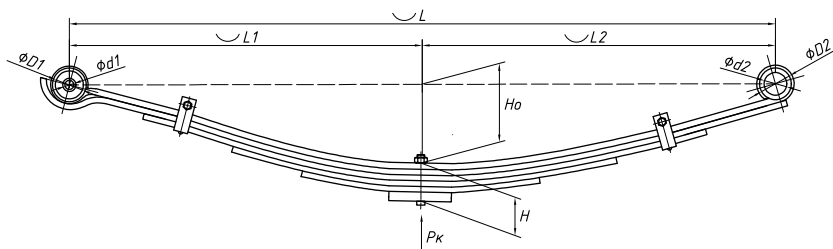

Front leaf spring for Hyundai HD 65, 72, 78 6 leaves

All separate leaves for this leaf spring are available for purchase. Please see the details on the 386 – 547 pages.

Specifications

OEM	54110-5H500
Top-3 models	HD 65, HD 72, HD 78
Number of leaves	6
Maximum load, Pk, tons	1,1
Total weight, kilos	29,5
Working length of the leaf spring, L, mm	1200
L1, mm	600
L2, mm	600
Total thickness, H, mm	67
Ho, mm	110
D1, mm	43
d1 bushing inner diameter, mm	16
D2, mm	43,0
d2 bushing inner diameter, mm	40
Schoemacker	25890100
OMK number	OMK690003341