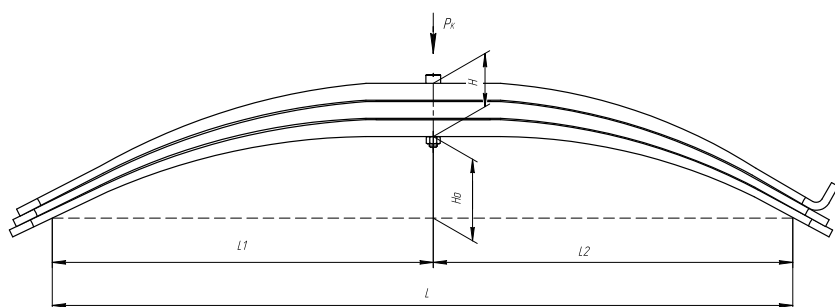

Rear leaf spring for ROR 3 leaves

Specifications

OEM	21204279
Number of leaves	3
Maximum load, Pk, tons	4,2
Total weight, kilos	39,9
Working length of the leaf spring, L, mm	1100
L1, mm	550
L2, mm	550
Total thickness, H, mm	79
Ho, mm	106
Schoemacker	88759800
Weweler	F260Z059ZA70
OMK number	OMK690007371

All separate leaves for this leaf spring are available for purchase. Please see the details on the 386 – 547 pages.