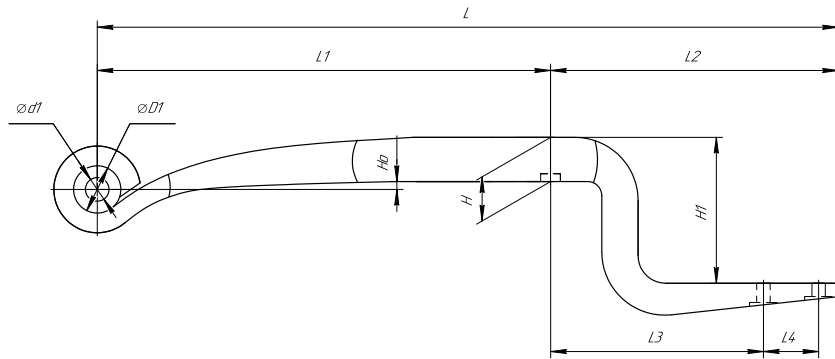

▼ **SEPARATE LEAVES**

Trailing arm for BPW an analogue for 05.082.14.01.0

Specifications

OEM	05.082.14.01.0
Number of leaves	1
Total weight, kilos	28,4
Working length of the leaf spring, L, mm	940
L1, mm	575
L2, mm	365
L3, mm	270
L4, mm	70
Total thickness, H, mm	56
H0, mm	10
H1, mm	185
D1, mm	59,5
d1 bushing inner diameter, mm	30
Schoemacker	88171200
Weweler	F179Z283ZA75
OMK number	OMK690007383