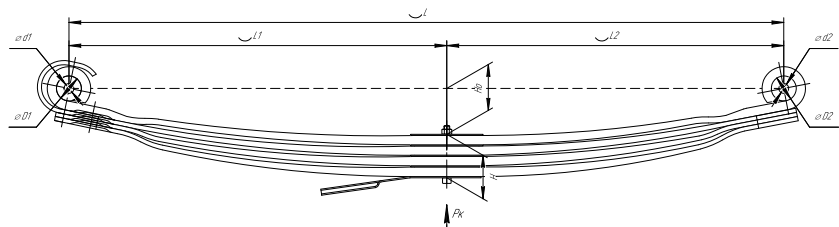

Front leaf spring for Mercedes Actros 3348-3351 4 leaves

Specifications

OEM	A9603200101
Top-3 models	Arocs
Number of leaves	4
Maximum load, Pk, tons	3,3
Total weight, kilos	96,4
Working length of the leaf spring, L, mm	1800
L1, mm	950
L2, mm	850
Total thickness, H, mm	108
Ho, mm	114
D1, mm	60
d1 bushing inner diameter, mm	24
D2, mm	60
d2 bushing inner diameter, mm	24
Schoemacker	33932000
Weweler	F020T849ZA75
OMK number	OMK690007393

All separate leaves for this leaf spring are available for purchase. Please see the details on the 386 – 547 pages.