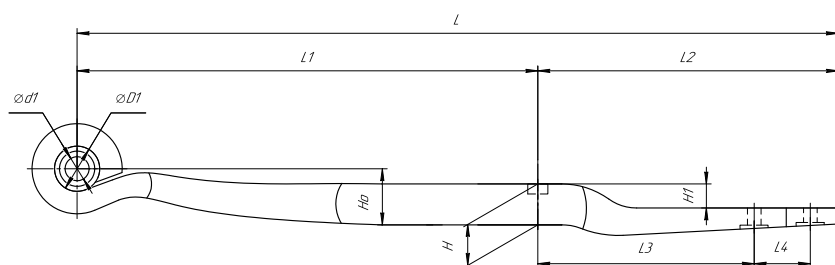

Trailing arm for BPW an analogue for 05.082.13.67.0

Specifications

Number of leaves	1
Total weight, kilos	34,6
Working length of the leaf spring, L, mm	950
L1, mm	575
L2, mm	375
L3, mm	270
L4, mm	70
Total thickness, H, mm	51
Ho, mm	70
H1, mm	30
D1, mm	56,5
d1 bushing inner diameter, mm	30
OMK number	OMK690005073