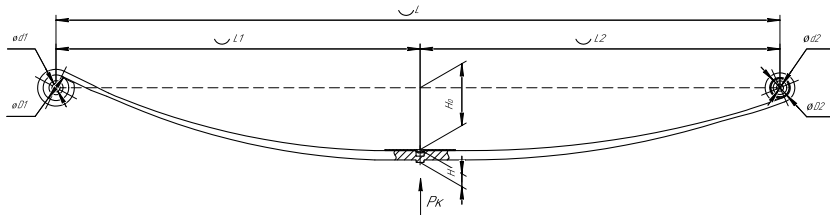

Rear leaf spring for Renault Master 3 1 leaf

Specifications

OEM	550201735r
Top-3 models	Master 3
Number of leaves	1
Maximum load, Pk, tons	0,6
Total weight, kilos	15,1
Working length of the leaf spring, L, mm	1470
L1, mm	735
L2, mm	735
Total thickness, H, mm	20,5
Ho, mm	123
D1, mm	51,15
d1 bushing inner diameter, mm	16,5
D2, mm	41,0
d2 bushing inner diameter, mm	14
Schoemacker	85011200
Weweler	F046T196ZA75
OMK number	OMK690007281