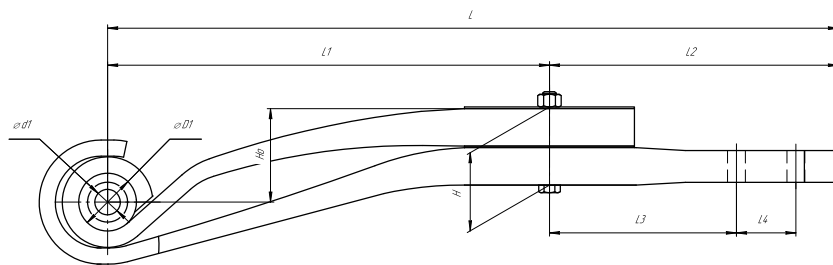

Trailing arm for SAF an analogue for 3155104201 2 leaves

All separate leaves for this leaf spring are available for purchase. Please see the details on the 386 – 547 pages.

Specifications

OEM	3155104201
Number of leaves	2
Total weight, kilos	40,2
Working length of the leaf spring, L, mm	860
L1, mm	520
L2, mm	340
L3, mm	220
L4, mm	70
Total thickness, H, mm	92
Ho, mm	110
D1, mm	68
d1 bushing inner diameter, mm	30
Schoemacker	88617600
Weweler	F188Z043ZA75
OMK number	OMK690007280