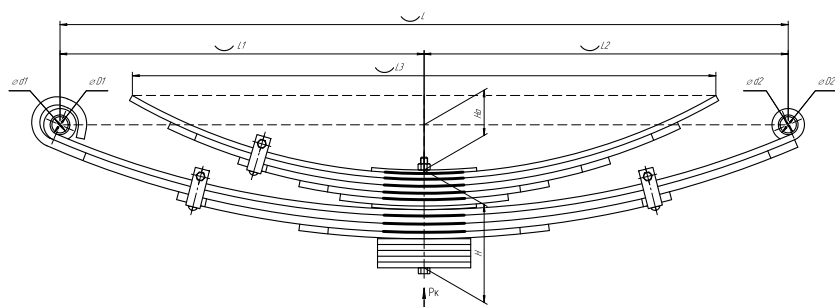

Rear leaf spring for Mitsubishi Fuso Canter FE85 9 leaves

Specifications

OEM	MK470174
Top-3 models	Fuso Canter
Number of leaves	9
Total weight, kilos	56,8
Working length of the leaf spring, L, mm	1300
L1, mm	650
L2, mm	650
Total thickness, H, mm	176
Ho, mm	78
D1, mm	34
d1 bushing inner diameter, mm	28
D2, mm	34
d2 bushing inner diameter, mm	28
OMK number	OMK690007495

All separate leaves for this leaf spring are available for purchase. Please see the details on the 386 – 547 pages.