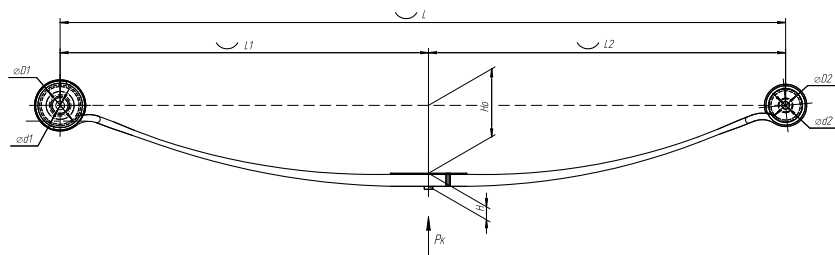

Rear leaf spring for Ford Transit 1 leaf

Specifications

OEM	1721784
Top-3 models	Transit
Number of leaves	1
Maximum load, Pk, tons	0,85
Total weight, kilos	16,4
Working length of the leaf spring, L, mm	1368
L1, mm	694
L2, mm	674
Total thickness, H, mm	22
Ho, mm	125
D1, mm	58
d1 bushing inner diameter, mm	16
D2, mm	49,0
d2 bushing inner diameter, mm	14
Schoemacker	50619000
Weweler	F037T272ZA75
OMK number	OMK690007222