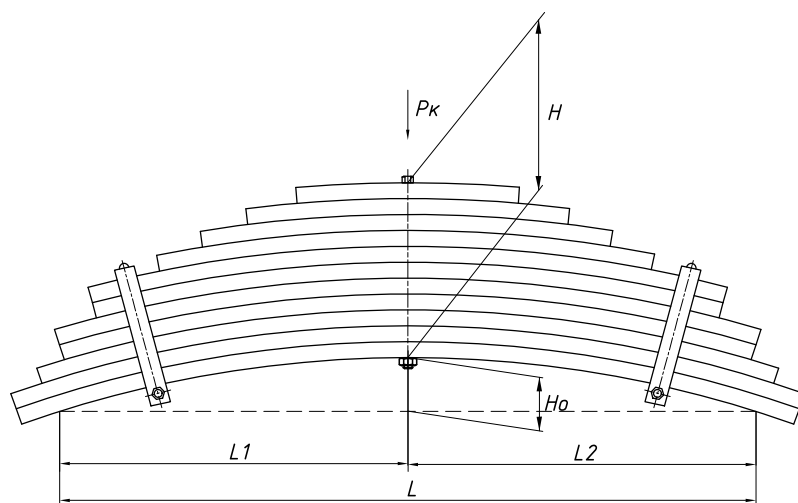

Rear leaf spring for Hyundai HD 270 11 leaves

Specifications

OEM	55100-74000
Top-3 models	HD 270
Number of leaves	11
Maximum load, Pk, tons	9
Total weight, kilos	139,9
Working length of the leaf spring, L, mm	1400
L1, mm	700
L2, mm	700
Total thickness, H, mm	214
Ho, mm	50
OMK number	OMK690003713

All separate leaves for this leaf spring are available for purchase. Please see the details on the 386 – 547 pages.