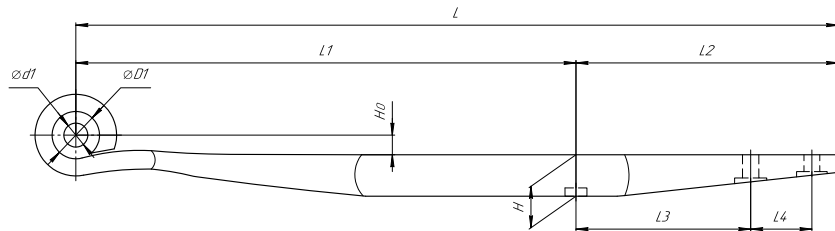

▼ **SEPARATE LEAVES**

Trailing arm for BPW an analogue for 05.082.12.92.0

Specifications

OEM	05.082.12.92.0
Number of leaves	1
Total weight, kilos	29,5
Working length of the leaf spring, L, mm	875
L1, mm	575
L2, mm	300
L3, mm	200
L4, mm	70
Total thickness, H, mm	48
H0, mm	70
D1, mm	56,5
d1 bushing inner diameter, mm	30
Schoemacker	88133900
Weweler	F179Z203ZA75
OMK number	OMK690005295