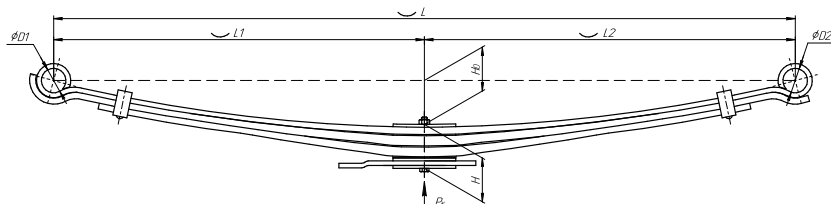

Front leaf spring for Bogdan AO 92 4 leaves

Specifications

OEM	A092-2902012
Top-3 models	AO 92
Number of leaves	4
Maximum load, Pk, tons	1,18
Total weight, kilos	28,5
Working length of the leaf spring, L, mm	1300
L1, mm	650
L2, mm	650
Total thickness, H, mm	76,9
Ho, mm	77
D1, mm	43
D2, mm	43
OMK number	OMK690004851

All separate leaves for this leaf spring are available for purchase. Please see the details on the 386 – 547 pages.