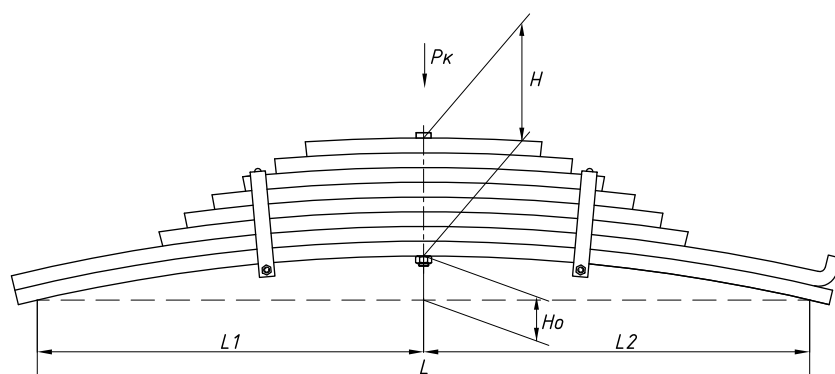

Rear leaf spring for BPW 8 leaves

Specifications

OEM	05.082.07.01.0
Number of leaves	8
Maximum load, Pk, tons	9,174
Total weight, kilos	99,4
Working length of the leaf spring, L, mm	1050
L1, mm	525
L2, mm	525
Total thickness, H, mm	160
Ho, mm	40
Schoemacker	88071600
OMK number	OMK690004472

All separate leaves for this leaf spring are available for purchase. Please see the details on the 386 – 547 pages.