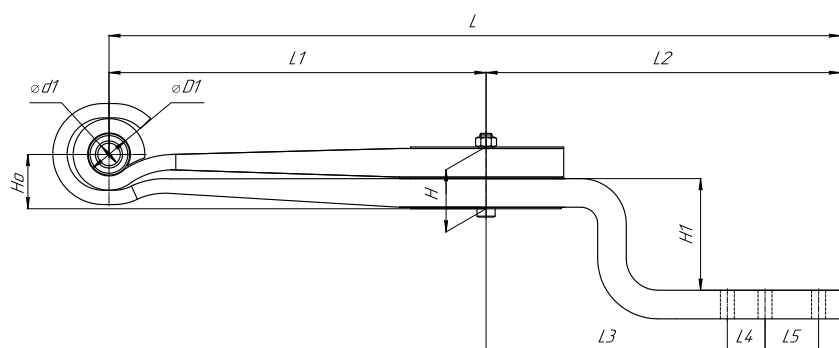

▼ **SEPARATE LEAVES**

Trailing arm for TONAR an analogue for 1003802TH-Z 2 leaves

All separate leaves for this leaf spring are available for purchase. Please see the details on the 386 – 547 pages.

Specifications

OEM	4533161485
Top-3 models	9523, 95234, 95235
Number of leaves	2
Total weight, kilos	51,7
Working length of the leaf spring, L, mm	970
L1, mm	500
L2, mm	470
L3, mm	320
L4, mm	50
L5, mm	70
Total thickness, H, mm	82
Ho, mm	70
H1, mm	150
D1, mm	56,5
d1 bushing inner diameter, mm	30
Schoemacker	88138600
Weweler	F179Z191ZA75
OMK number	OMK690000735