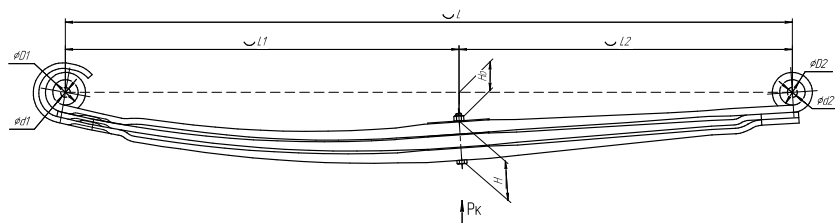

Front leaf spring for Mercedes Actros, Atego 3 leaves

All separate leaves for this leaf spring are available for purchase. Please see the details on the 386 – 547 pages.

Specifications

OEM	A9443200102
Top-3 models	Actros 3331-3360, Actros 2031-2055, Atego
Number of leaves	3
Maximum load, Pk, tons	4
Total weight, kilos	86,3
Working length of the leaf spring, L, mm	1800
L1, mm	970
L2, mm	830
Total thickness, H, mm	96,3
Ho, mm	65
D1, mm	60
d1 bushing inner diameter, mm	24,5
D2, mm	60,0
d2 bushing inner diameter, mm	24,5
Schoemacker	33808000
Weweler	F020T731ZA75
OMK number	OMK690004936