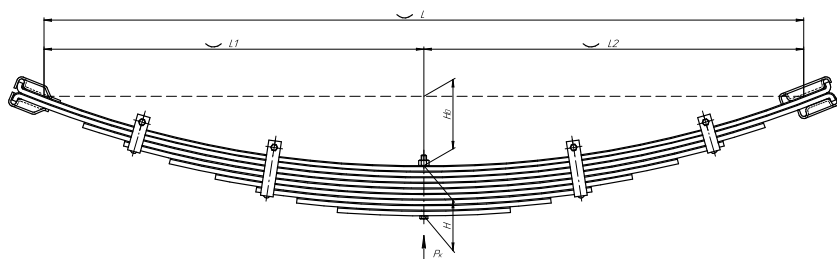

▼ [SEPARATE LEAVES](#)

Front leaf spring for GAZ 66 9 leaves

Specifications

OEM	66-2902012-03
Top-3 models	66
Number of leaves	9
Maximum load, Pk, tons	1,2
Total weight, kilos	46,6
Working length of the leaf spring, L, mm	1500
L1, mm	750
L2, mm	750
Total thickness, H, mm	99
H0, mm	137
OMK number	OMK690000554

All separate leaves for this leaf spring are available for purchase. Please see the details on the 386 – 547 pages.