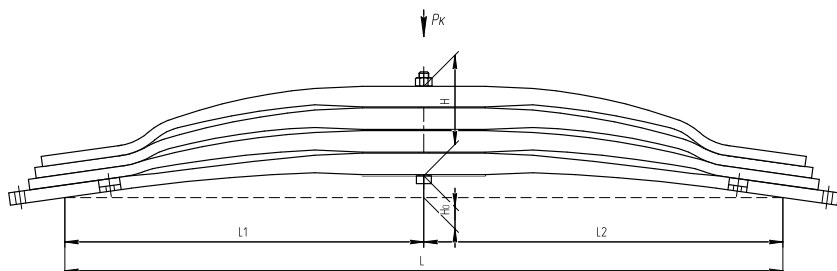

Rear leaf spring for Mercedes Actros 3331-3360 4 leaves

Specifications

OEM	A9603201405
Top-3 models	Actros 3331-3360, Actros 4140-4148
Number of leaves	4
Maximum load, Pk, tons	14
Total weight, kilos	131,3
Working length of the leaf spring, L, mm	1350
L1, mm	675
L2, mm	675
Total thickness, H, mm	170
Ho, mm	41
Schoemacker	34019000
Weweler	F020T994ZA70
OMK number	OMK690004943

All separate leaves for this leaf spring are available for purchase. Please see the details on the 386 – 547 pages.