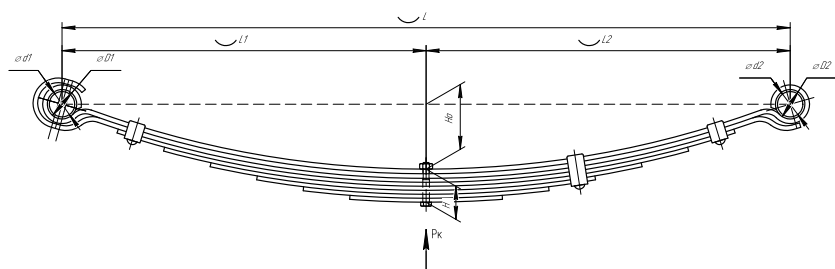

Front leaf spring for UAZ 469, 3151 8 leaves

All separate leaves for this leaf spring are available for purchase. Please see the details on the 386 – 547 pages.

Specifications

OEM	3151-2902012
Top-3 models	469, 3151
Number of leaves	8
Maximum load, Pk, tons	0,385
Total weight, kilos	17,7
Working length of the leaf spring, L, mm	1100
L1, mm	550
L2, mm	550
Total thickness, H, mm	50
Ho, mm	98
D1, mm	44,5
d1 bushing inner diameter, mm	38,4
D2, mm	44,5
d2 bushing inner diameter, mm	38,4
OMK number	OMK690007459