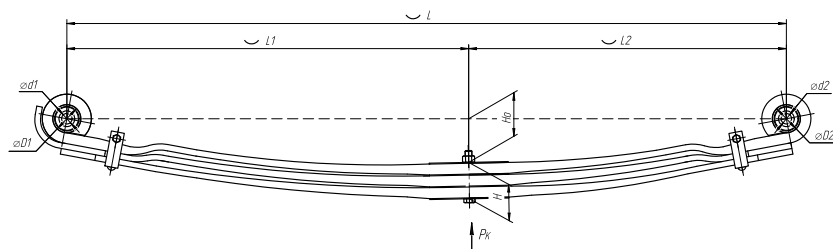

Front leaf spring for MAN TGA, TGS, TGM 3 leaves

All separate leaves for this leaf spring are available for purchase. Please see the details on the 386 – 547 pages.

Specifications

OEM	81434026291
Top-3 models	TGA, TGS, TGM
Number of leaves	3
Maximum load, Pk, tons	4
Total weight, kilos	79,2
Working length of the leaf spring, L, mm	1660
L1, mm	925
L2, mm	735
Total thickness, H, mm	83
Ho, mm	116
D1, mm	64
d1 bushing inner diameter, mm	24
D2, mm	64,0
d2 bushing inner diameter, mm	24
Schoemacker	73006000
Weweler	F088T391ZA75
OMK number	OMK690004584