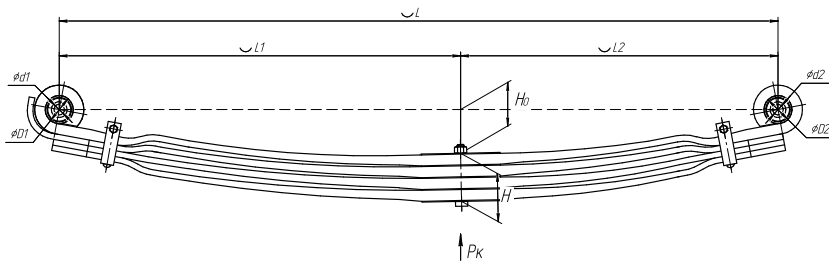

Front leaf spring for MAN TGA 4 leaves

All separate leaves for this leaf spring are available for purchase. Please see the details on the 386 – 547 pages.

Specifications

OEM	81434026309
Top-3 models	TGA
Number of leaves	4
Maximum load, Pk, tons	4,5
Total weight, kilos	99,8
Working length of the leaf spring, L, mm	1660
L1, mm	925
L2, mm	735
Total thickness, H, mm	110
H0, mm	110
D1, mm	63
d1 bushing inner diameter, mm	24
D2, mm	63,0
d2 bushing inner diameter, mm	24
Schoemacker	73008000
Weweler	F088T411WA75
OMK number	OMK690005094