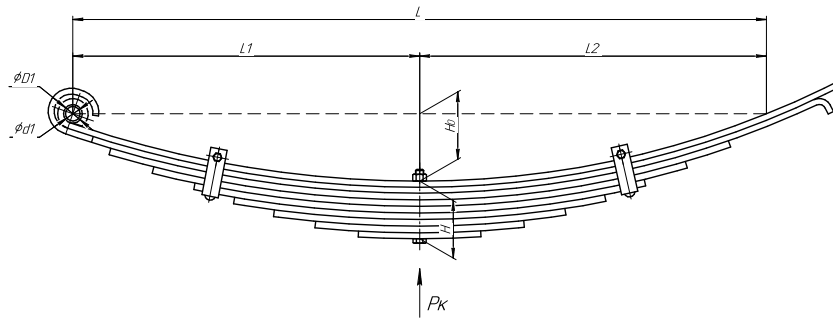

▼ **SEPARATE LEAVES**

Front leaf spring for a 2PTS-4 887B trailer 9 leaves

Specifications

OEM	8875-2902012-01
Top-3 models	2PTS-4 887B
Number of leaves	9
Maximum load, Pk, tons	1,35
Total weight, kilos	32,4
Working length of the leaf spring, L, mm	1050
L1, mm	525
L2, mm	525
Total thickness, H, mm	87
Ho, mm	102
D1, mm	28,2
d1 bushing inner diameter, mm	22
OMK number	OMK690000187

All separate leaves for this leaf spring are available for purchase. Please see the details on the 386 – 547 pages.