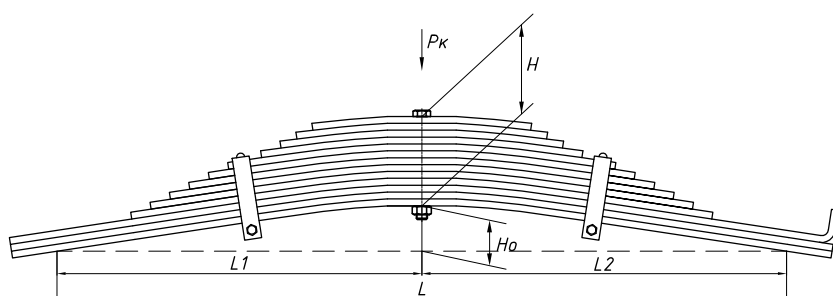

Rear leaf spring for BPW 13 leaves

Specifications

OEM	05.082.03.02.0
Number of leaves	13
Maximum load, Pk, tons	4,367
Total weight, kilos	72,7
Working length of the leaf spring, L, mm	1060
L1, mm	530
L2, mm	530
Total thickness, H, mm	130
Ho, mm	66
Schoemacker	88070800
Weweler	A179Z079ZA70
OMK number	OMK690004586

All separate leaves for this leaf spring are available for purchase. Please see the details on the 386 – 547 pages.