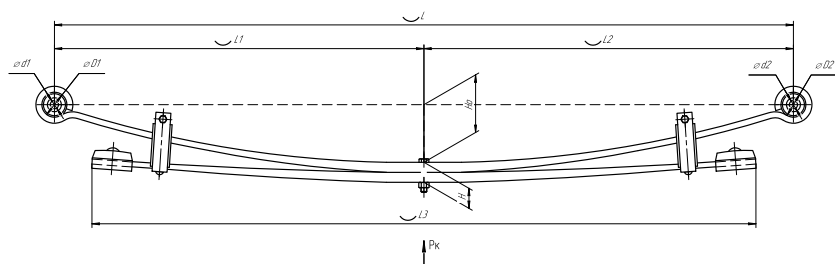

Rear leaf spring for UAZ 236021 2 leaves

All separate leaves for this leaf spring are available for purchase. Please see the details on the 386 – 547 pages.

Specifications

OEM	236021-2912010-00
Top-3 models	2363
Number of leaves	2
Maximum load, Pk, tons	1
Total weight, kilos	28,7
Working length of the leaf spring, L, mm	1500
L1, mm	750
L2, mm	750
Total thickness, H, mm	40,3
Ho, mm	134
D1, mm	50
d1 bushing inner diameter, mm	16,5
D2, mm	50
d2 bushing inner diameter, mm	16,5
OMK number	OMK690007501