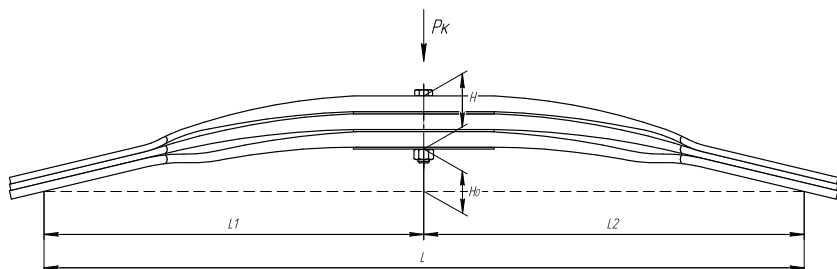

▼ **SEPARATE LEAVES**

Rear leaf spring for BPW 3 leaves

Specifications

OEM	05.082.04.30.0
Number of leaves	3
Maximum load, Pk, tons	4,2
Total weight, kilos	44,2
Working length of the leaf spring, L, mm	1080
L1, mm	540
L2, mm	540
Total thickness, H, mm	74,4
H0, mm	60
Schoemacker	88615500
Weweler	F179Z146ZA70
OMK number	OMK690004953

All separate leaves for this leaf spring are available for purchase. Please see the details on the 386 – 547 pages.