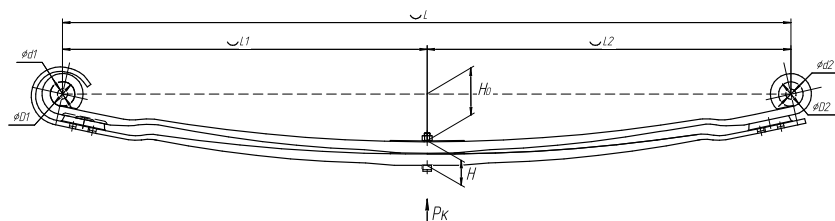

Front leaf spring for Mercedes Actros 1823-1843 2 leaves

All separate leaves for this leaf spring are available for purchase. Please see the details on the 386 – 547 pages.

Specifications

OEM	A0003200102
Top-3 models	Actros 1823-1843, Actros 2532-2560, Actros 2631-2648
Number of leaves	2
Maximum load, Pk, tons	2,1
Total weight, kilos	60,6
Working length of the leaf spring, L, mm	1800
L1, mm	900
L2, mm	900
Total thickness, H, mm	58
Ho, mm	121
D1, mm	60
d1 bushing inner diameter, mm	24,5
D2, mm	60,0
d2 bushing inner diameter, mm	24,5
Schoemacker	33816000
Weweler	F020T709ZA75
OMK number	OMK690005079