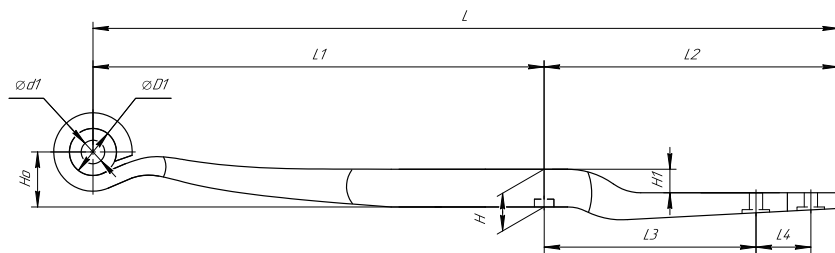

Trailing arm for BPW an analogue for 05.082.13.56.0

Specifications

OEM	05.082.13.56.0
Number of leaves	1
Total weight, kilos	32,2
Working length of the leaf spring, L, mm	950
L1, mm	575
L2, mm	375
L3, mm	270
L4, mm	70
Total thickness, H, mm	48
H0, mm	70
H1, mm	30
D1, mm	56,5
d1 bushing inner diameter, mm	30
Schoemacker	88151300
Weweler	F179Z225ZA75
OMK number	OMK690007384