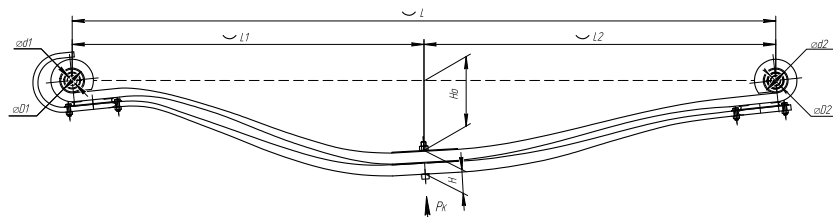

Front leaf spring for Volvo FH 2 leaves

All separate leaves for this leaf spring are available for purchase. Please see the details on the 386 – 547 pages.

Specifications

OEM	257941
Top-3 models	FH
Number of leaves	2
Maximum load, Pk, tons	2,4
Total weight, kilos	58,6
Working length of the leaf spring, L, mm	1720
L1, mm	860
L2, mm	860
Total thickness, H, mm	62
Ho, mm	166
D1, mm	60
d1 bushing inner diameter, mm	24,5
D2, mm	60
d2 bushing inner diameter, mm	24,5
Schoemacker	09780000
Weweler	F022T475ZA75
OMK number	OMK690007575