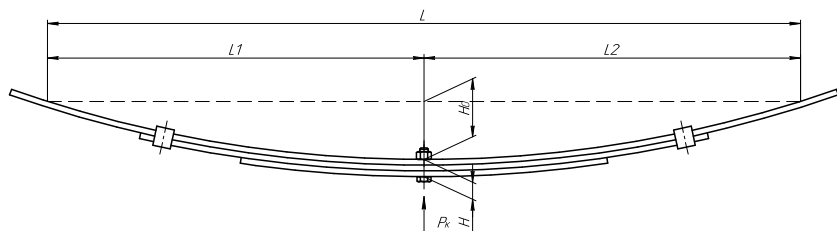

Rear leaf spring for GAZ 3302 3 leaves

All separate leaves for this leaf spring are available for purchase. Please see the details on the 386 – 547 pages.

Specifications

OEM	3302-2913012-10
Top-3 models	3302
Number of leaves	3
Maximum load, Pk, tons	0,245
Total weight, kilos	11,9
Working length of the leaf spring, L, mm	1050
L1, mm	525
L2, mm	525
Total thickness, H, mm	24
Ho, mm	81
OMK number	OMK690000278