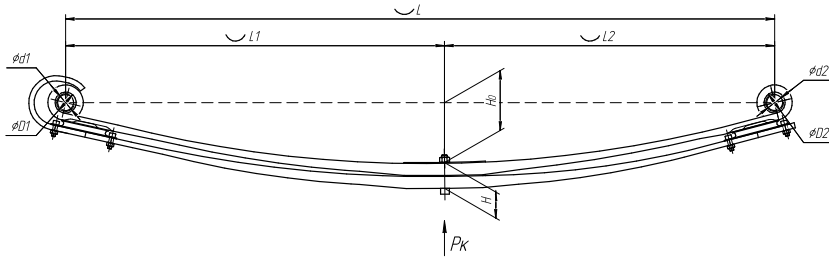

Front leaf spring for Volvo VN, VNL 2 leaves

All separate leaves for this leaf spring are available for purchase. Please see the details on the 386 – 547 pages.

Specifications

OEM	8083845
Top-3 models	VN, VNL
Number of leaves	2
Maximum load, Pk, tons	2,7
Total weight, kilos	52,4
Working length of the leaf spring, L, mm	1500
L1, mm	800
L2, mm	700
Total thickness, H, mm	54
Ho, mm	125
D1, mm	45
d1 bushing inner diameter, mm	33
D2, mm	45
d2 bushing inner diameter, mm	33
OMK number	OMK690005164