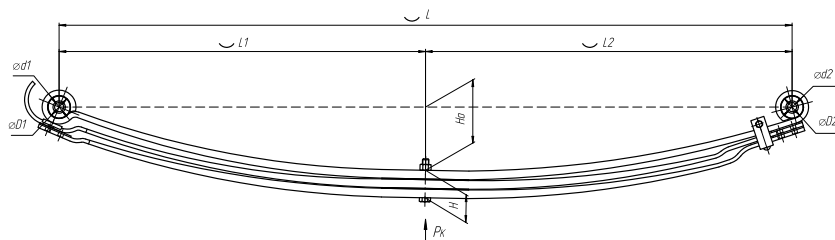

Front leaf spring for GAZ Sadko Next 3 leaves

All separate leaves for this leaf spring are available for purchase. Please see the details on the 386 – 547 pages.

Specifications

OEM	C41A23-2902010
Top-3 models	Sadko Next
Number of leaves	3
Maximum load, Pk, tons	1,55
Total weight, kilos	44,4
Working length of the leaf spring, L, mm	1600
L1, mm	800
L2, mm	800
Total thickness, H, mm	60
Ho, mm	80
D1, mm	50
d1 bushing inner diameter, mm	20
D2, mm	50
d2 bushing inner diameter, mm	20
OMK number	OMK690007540