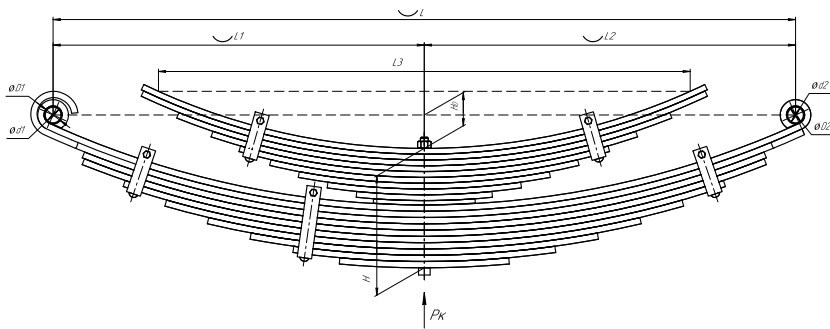

Rear leaf spring for Hyundai HD 170 20 leaves

All separate leaves for this leaf spring are available for purchase.
Please see the details on the 386 – 547 pages.

Specifications

OEM	55100-73000
Top-3 models	HD 170
Number of leaves	20
Maximum load, Pk, tons	6,8
Total weight, kilos	163,6
Working length of the leaf spring, L, mm	1600
L1, mm	800
L2, mm	800
L3, mm	1100
Total thickness, H, mm	247
Ho, mm	69
D1, mm	40
d1 bushing inner diameter, mm	32
D2, mm	40
d2 bushing inner diameter, mm	32
OMK number	OMK690007329