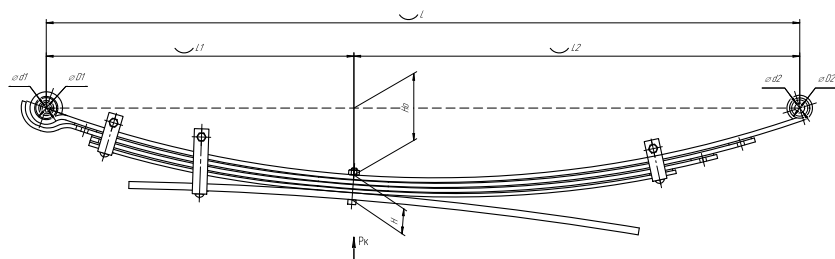

Rear leaf spring for Mitsubishi L200 5 leaves

Specifications

OEM	4150A233
Top-3 models	L200
Number of leaves	5
Total weight, kilos	22,5
Working length of the leaf spring, L, mm	1330
L1, mm	550
L2, mm	780
Total thickness, H, mm	43
Ho, mm	130
D1, mm	40
d1 bushing inner diameter, mm	14
D2, mm	28
d2 bushing inner diameter, mm	17
OMK number	OMK690007469

All separate leaves for this leaf spring are available for purchase. Please see the details on the 386 – 547 pages.