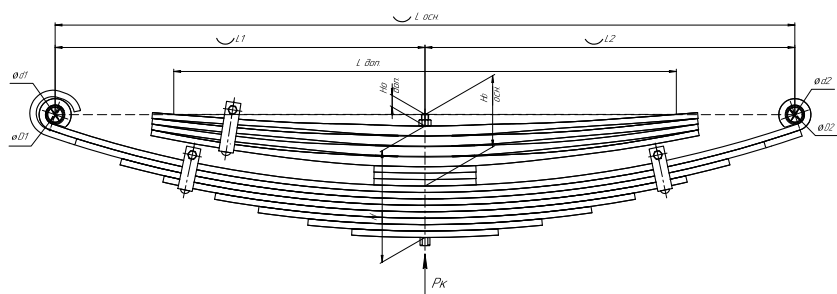

Rear leaf spring for Isuzu FSR 90 12 leaves

All separate leaves for this leaf spring are available for purchase. Please see the details on the 386 – 547 pages.

Specifications

OEM	8980644470
Top-3 models	FSR 90
Number of leaves	12
Maximum load, P_k, tons	4,1
Total weight, kilos	70,9
Working length of the leaf spring, L, mm	1300
L1, mm	650
L2, mm	650
Total thickness, H, mm	190
H₀, mm	122
D1, mm	33
d1 bushing inner diameter, mm	25
D2, mm	33
d2 bushing inner diameter, mm	25
OMK number	OMK690007314