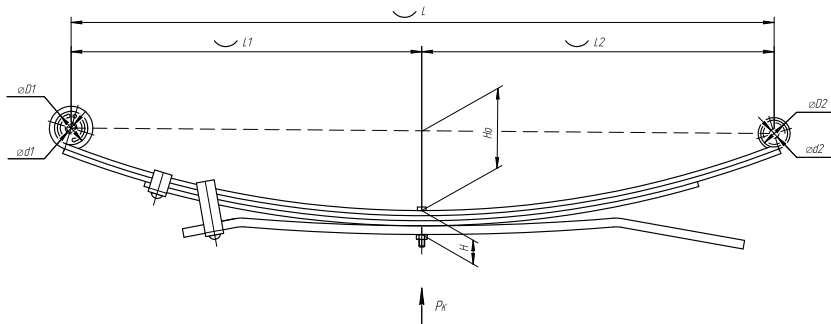

▼ **SEPARATE LEAVES**

Rear leaf spring for Daewoo Damas 4 leaves

All separate leaves for this leaf spring are available for purchase. Please see the details on the 386 – 547 pages.

Specifications

OEM	94583341D
Top-3 models	Damas
Number of leaves	4
Maximum load, Pk, tons	0,25
Total weight, kilos	12
Working length of the leaf spring, L, mm	995
L1, mm	497,5
L2, mm	497,5
Total thickness, H, mm	32
Ho, mm	110
D1, mm	46
d1 bushing inner diameter, mm	12,2
D2, mm	30
d2 bushing inner diameter, mm	12,8
OMK number	OMK690007519