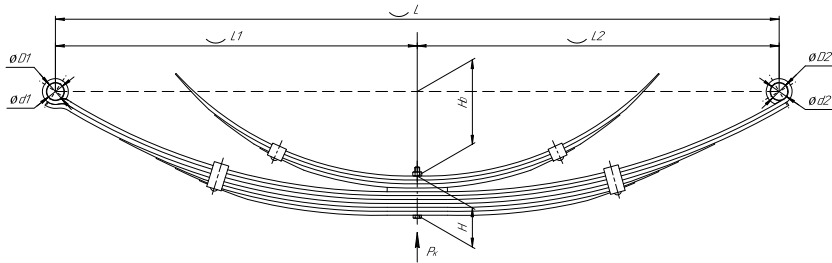

▼ **SEPARATE LEAVES**

Rear leaf spring for VIS 23460 10 leaves

Specifications

OEM	23460-2912012-51
Top-3 models	23460
Number of leaves	10
Total weight, kilos	19,1
Working length of the leaf spring, L, mm	1200
L1, mm	600
L2, mm	600
Total thickness, H, mm	65
H0, mm	140
D1, mm	30
d1 bushing inner diameter, mm	28,5
D2, mm	30
d2 bushing inner diameter, mm	28,5
OMK number	OMK690000279

All separate leaves for this leaf spring are available for purchase. Please see the details on the 386 – 547 pages.