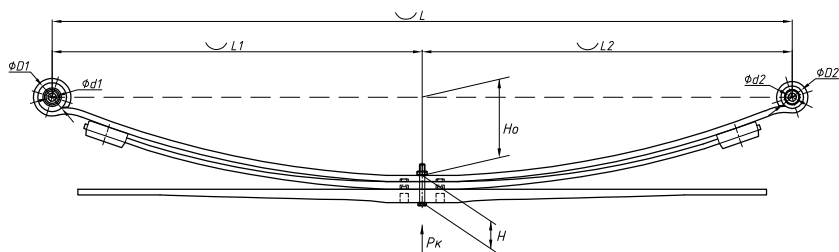

Rear leaf spring for Mercedes Sprinter 408-416 3 leaves

All separate leaves for this leaf spring are available for purchase. Please see the details on the 386 – 547 pages.

Specifications

OEM	A9043200506
Top-3 models	Sprinter 408-416
Number of leaves	3
Maximum load, Pk, tons	1,2
Total weight, kilos	32,3
Working length of the leaf spring, L, mm	1480
L1, mm	740
L2, mm	740
Total thickness, H, mm	53,4
Ho, mm	155
D1, mm	47,5
d1 bushing inner diameter, mm	16
D2, mm	36,5
d2 bushing inner diameter, mm	16
Schoemacker	33737000
Weweler	F020T856ZA75
OMK number	OMK690003498