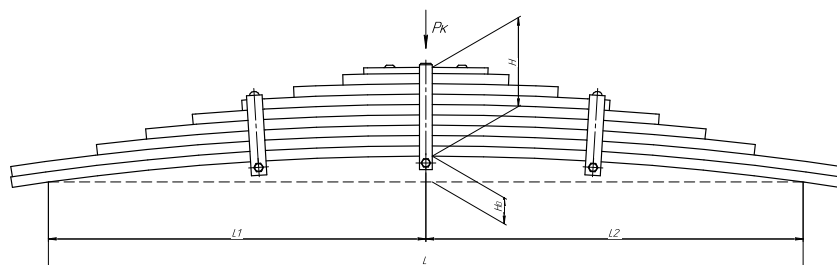

Rear leaf spring for a 96742 trailer 9 leaves

Specifications

OEM	96742-2912012-20
Top-3 models	96742
Number of leaves	9
Maximum load, Pk, tons	6,12
Total weight, kilos	116
Working length of the leaf spring, L, mm	1460
L1, mm	730
L2, mm	730
Total thickness, H, mm	172
Ho, mm	50
OMK number	OMK690000295

All separate leaves for this leaf spring are available for purchase. Please see the details on the 386 – 547 pages.