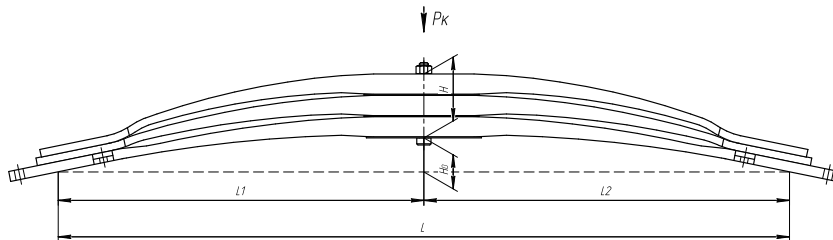

Rear leaf spring for Mercedes Actros 3331-3360 3 leaves

All separate leaves for this leaf spring are available for purchase. Please see the details on the 386 – 547 pages.

Specifications

OEM	A9483201305
Top-3 models	Actros 3331-3360
Number of leaves	3
Maximum load, Pk, tons	9
Total weight, kilos	99,2
Working length of the leaf spring, L, mm	1460
L1, mm	730
L2, mm	730
Total thickness, H, mm	127,5
Ho, mm	68
Schoemacker	33881000
Weweler	F020T964ZA70
OMK number	OMK690005044