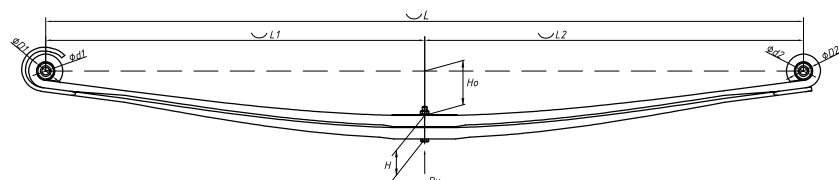

Front leaf spring for Volvo FM 9, FMX, FM 2 leaves

All separate leaves for this leaf spring are available for purchase. Please see the details on the 386 – 547 pages.

Specifications

OEM	257927
Top-3 models	FM 9, FMX, FM
Number of leaves	2
Maximum load, Pk, tons	3,751
Total weight, kilos	73,9
Working length of the leaf spring, L, mm	1890
L1, mm	990
L2, mm	900
Total thickness, H, mm	68
Ho, mm	116
D1, mm	49
d1 bushing inner diameter, mm	20,5
D2, mm	49
d2 bushing inner diameter, mm	20,5
Schoemacker	09712000
Weweler	F022T421ZA75
OMK number	OMK690003775