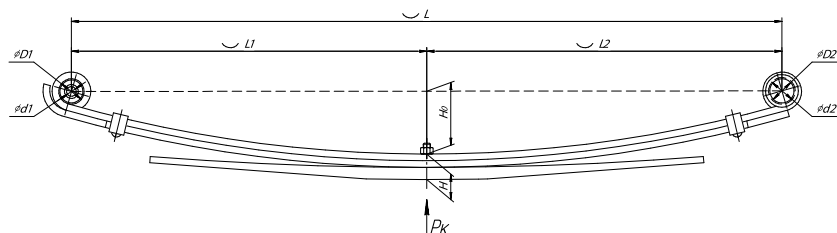

Rear leaf spring for Isuzu NLR 85 3 leaves

All separate leaves for this leaf spring are available for purchase. Please see the details on the 386 – 547 pages.

Specifications

OEM	8980015431
Top-3 models	NLR 85
Number of leaves	3
Maximum load, Pk, tons	0,7
Total weight, kilos	25,4
Working length of the leaf spring, L, mm	1200
L1, mm	600
L2, mm	600
Total thickness, H, mm	42,3
Ho, mm	115
D1, mm	40
d1 bushing inner diameter, mm	16
D2, mm	44,0
d2 bushing inner diameter, mm	40
OMK number	OMK690005431