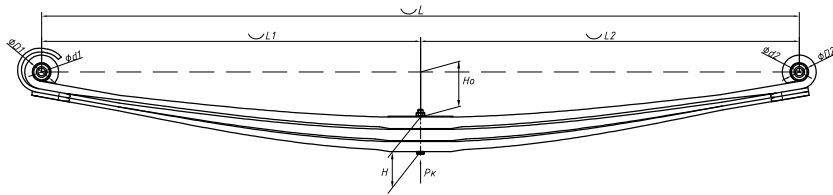

▼ **SEPARATE LEAVES**

Front leaf spring for Volvo FH, FM 440, FM9 3 leaves

All separate leaves for this leaf spring are available for purchase. Please see the details on the 386 – 547 pages.

Specifications

OEM	257934
Top-3 models	FH, FM 440, FM9
Number of leaves	3
Maximum load, Pk, tons	4,643
Total weight, kilos	98,6
Working length of the leaf spring, L, mm	1890
L1, mm	990
L2, mm	900
Total thickness, H, mm	94
Ho, mm	118
D1, mm	49
d1 bushing inner diameter, mm	20,5
D2, mm	49
d2 bushing inner diameter, mm	20,5
Schoemacker	09732000
Weweler	F022T449ZA75
OMK number	OMK690003773