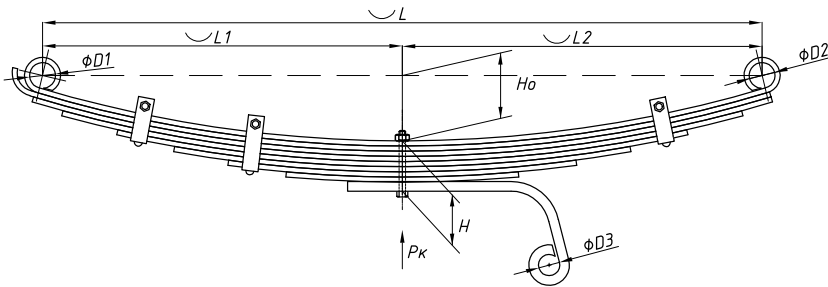

Front leaf spring for BAW 2245 9 leaves

All separate leaves for this leaf spring are available for purchase. Please see the details on the 386 – 547 pages.

Specifications

OEM	BP10652920021
Top-3 models	2245
Number of leaves	9
Maximum load, Pk, tons	1,32
Total weight, kilos	37,2
Working length of the leaf spring, L, mm	1140
L1, mm	570
L2, mm	570
Total thickness, H, mm	79
Ho, mm	103
D1, mm	40
D2, mm	40
D3, mm	33
OMK number	OMK690003751