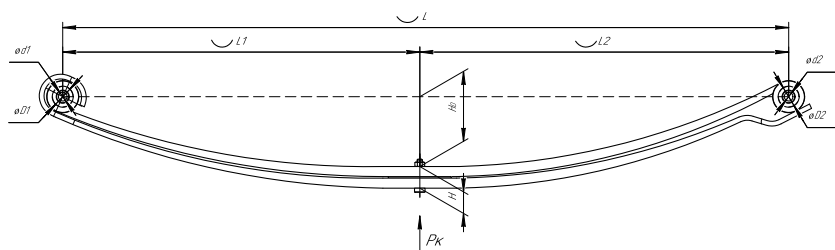

Rear leaf spring for Iveco Daily 2 leaves

All separate leaves for this leaf spring are available for purchase. Please see the details on the 386 – 547 pages.

Specifications

OEM	500377688
Top-3 models	Daily
Number of leaves	2
Maximum load, P_κ, tons	0,9
Total weight, kilos	20,6
Working length of the leaf spring, L, mm	1415
L1, mm	700
L2, mm	715
Total thickness, H, mm	41
H₀, mm	133
D1, mm	39
d1 bushing inner diameter, mm	16,5
D2, mm	39
d2 bushing inner diameter, mm	16,5
Schoemacker	67363000
Weweler	F011T370ZA75
OMK number	OMK690007294