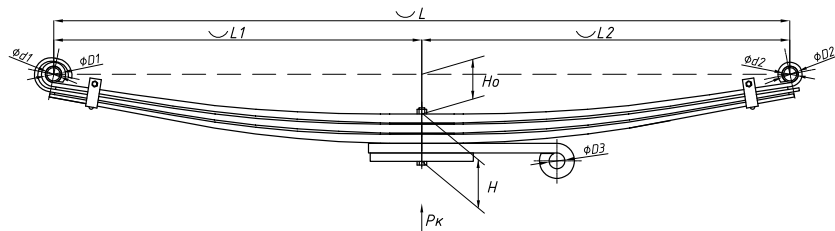

▼ SEPARATE LEAVES

Front leaf spring for BAW 1044 4 leaves

All separate leaves for this leaf spring are available for purchase. Please see the details on the 386 – 547 pages.

Specifications

OEM	BP10442922021
Top-3 models	1044
Number of leaves	5
Maximum load, Pk, tons	1
Total weight, kilos	25,5
Working length of the leaf spring, L, mm	1140
L1, mm	570
L2, mm	570
Total thickness, H, mm	71
H0, mm	108
D1, mm	33
d1 bushing inner diameter, mm	26
D2, mm	33,0
d2 bushing inner diameter, mm	26
D3, mm	25
OMK number	OMK690000256