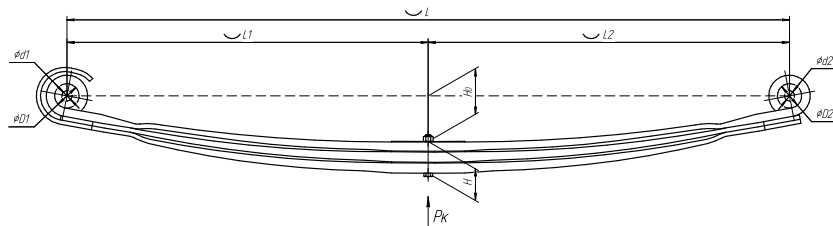

▼ SEPARATE LEAVES

Front leaf spring for Mercedes Actros 1823-1851 3 leaves

All separate leaves for this leaf spring are available for purchase. Please see the details on the 386 – 547 pages.

Specifications

OEM	A9433200302
Top-3 models	Actros 1823-1851, Actros 3331-3340, Actros 2031-2055
Number of leaves	3
Maximum load, Pk, tons	2,5
Total weight, kilos	77,6
Working length of the leaf spring, L, mm	1800
L1, mm	900
L2, mm	900
Total thickness, H, mm	78
Ho, mm	129
D1, mm	60
d1 bushing inner diameter, mm	24,5
D2, mm	60,0
d2 bushing inner diameter, mm	24,5
Schoemacker	33682000
Weweler	F020T649ZA75
OMK number	OMK690005021